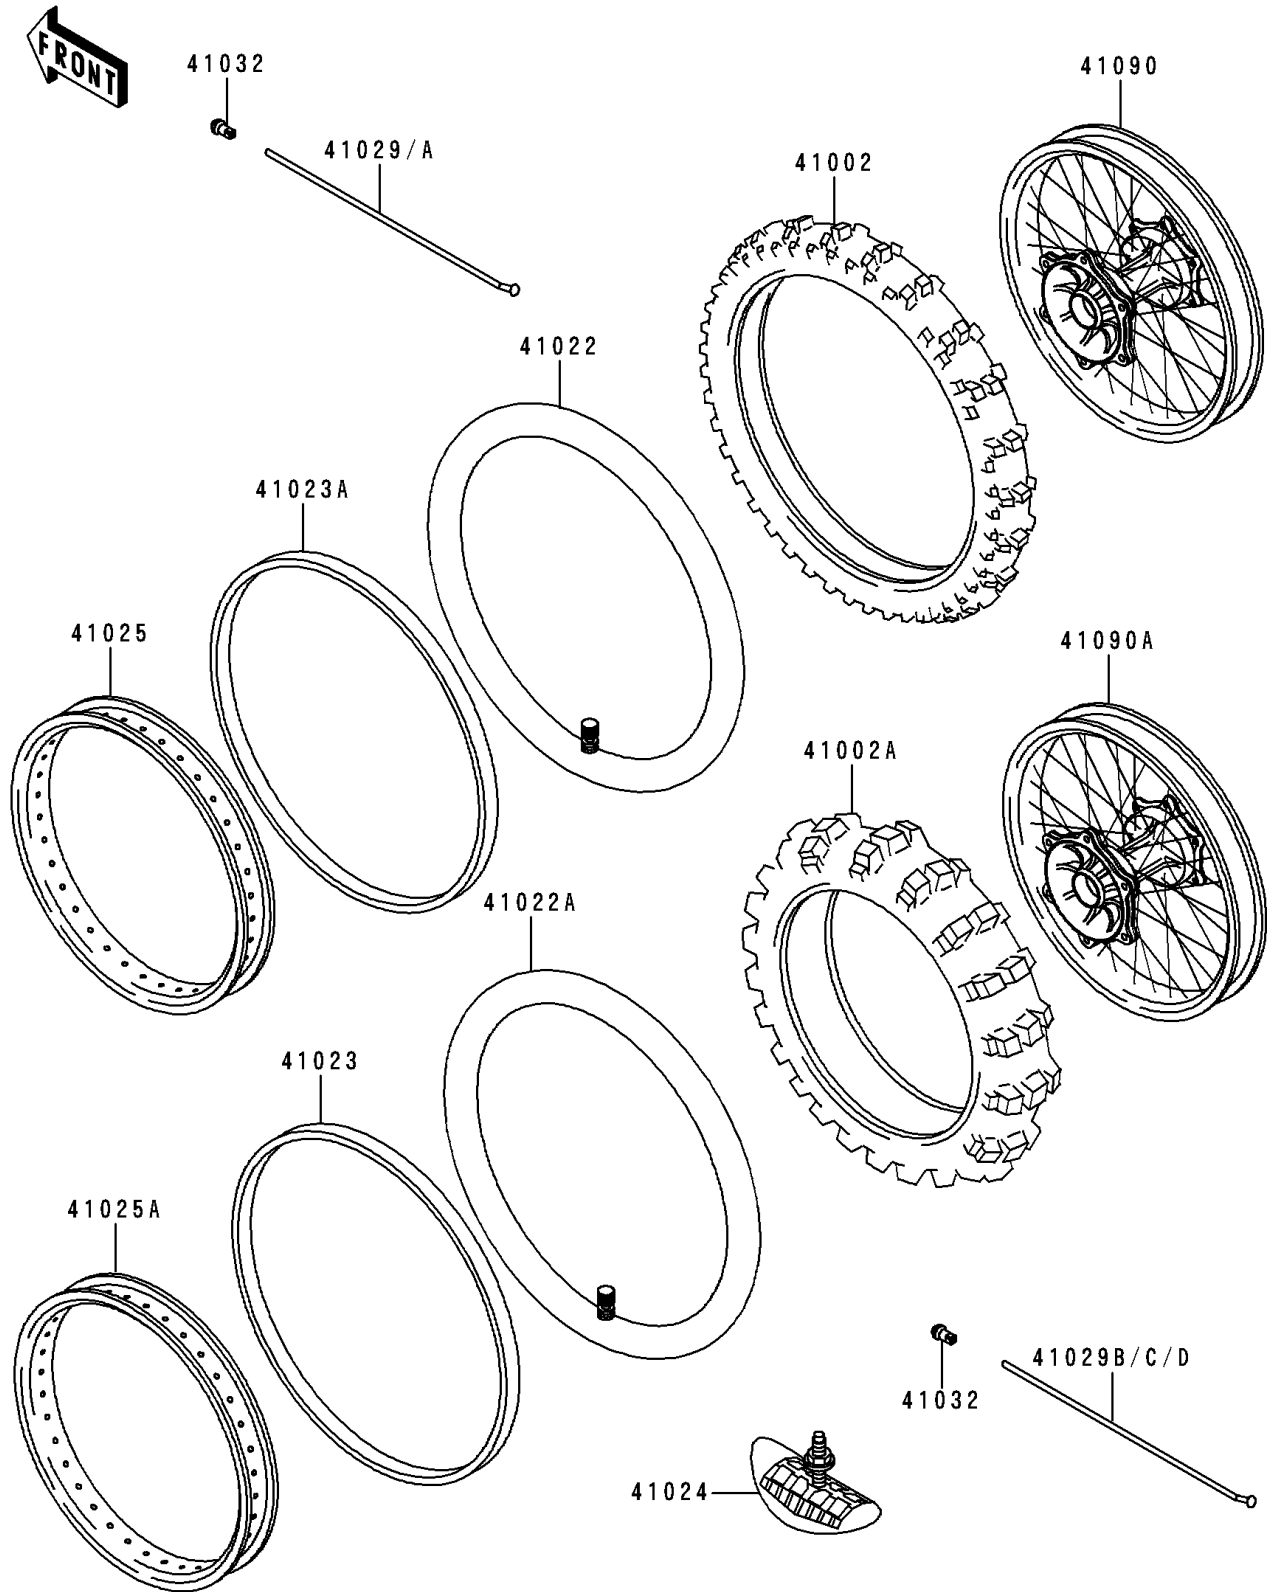

## 1997 KX80 PARTS DIAGRAM

Wheels/Tires

F2210

## 1997 KX80 PARTS LIST

Wheels/Tires

ITEM NAME	PART NUMBER	QUANTITY
TIRE,FR,70/100-17 40M,K490(D) (Ref # 41002)	41002-1574	1
TIRE,RR,90/100-14 49M,K695(D) (Ref # 41002A)	41002-1787	1
TUBE-TIRE,70/100-17(D) (Ref # 41022)	41022-1124	1
TUBE-TIRE,90/100-14(D) (Ref # 41022A)	41022-1125	1
BAND-RIM,80/100-14(D) (Ref # 41023)	41023-1068	1
BAND-RIM,100/90-17(D) (Ref # 41023A)	41023-1082	1
STOPPER-RIM,1.60-M(DUNLOP) (Ref # 41024)	41024-010	1
RIM,FR,1.40X17EN6J (Ref # 41025)	41025-1184	1
RIM,RR,1.60X14EN6J (Ref # 41025A)	41025-1185	1
SPOKE-INNER,FR,188MMX166D (Ref # 41029)	41029-1113	1
SPOKE-INNER,FR,184MMX166D (Ref # 41029A)	41029-1114	1
SPOKE-INNER,RR,RH,156MMX168D (Ref # 41029B)	41029-1176	1
SPOKE-INNER,RR,RH,153MMX168D (Ref # 41029C)	41029-1177	1
SPOKE-INNER,RR,LH,158MMX172D (Ref # 41029D)	41029-1187	1
NIPPLE-SPOKE (Ref # 41032)	41032-1057	1
WHEEL-SUB ASSY,FR (Ref # 41090)	41090-1058	1
WHEEL-SUB ASSY,RR (Ref # 41090A)	41090-1077	1