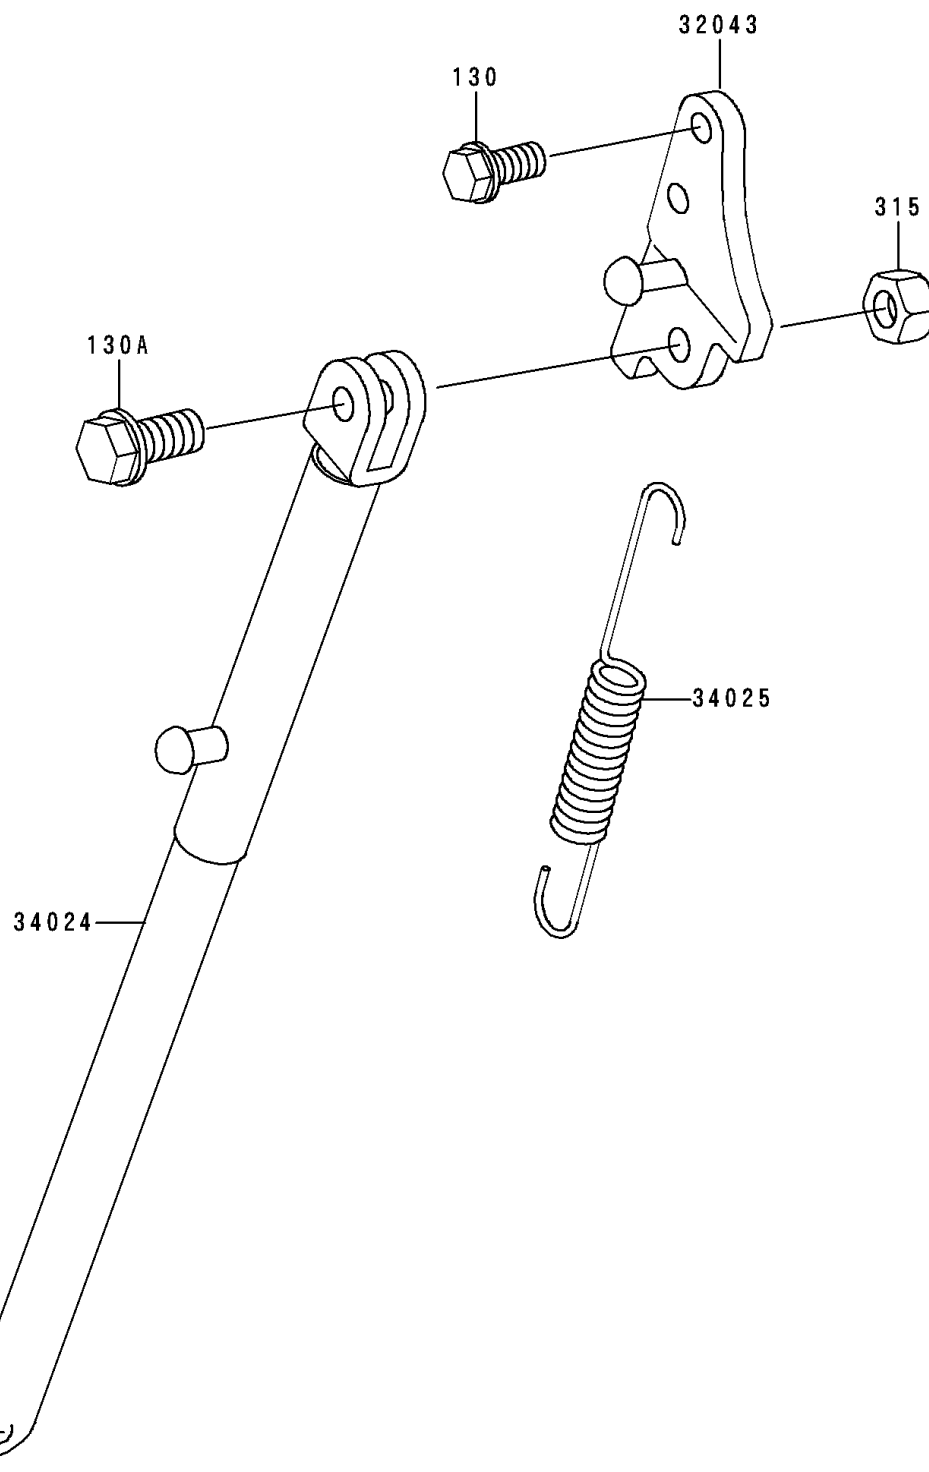

1997 KX80 PARTS DIAGRAM

Stand(s)

F2190

1997 KX80 PARTS LIST

Stand(s)

ITEM NAME	PART NUMBER	QUANTITY
BOLT-FLANGED,8X12 (Ref # 130)	130G0812	1
BOLT-FLANGED,10X30 (Ref # 130A)	130V1030	1
NUT-HEX-FINE,10MM,BLACK (Ref # 315)	315C1000	1
BRACKET-STAND,SIDE,SILVER (Ref # 32043)	32043-1318-CE	1
STAND-SIDE,SILVER NO.25 (Ref # 34024)	34024-1241-CE	1
SPRING,STAND (Ref # 34025)	34025-005	1