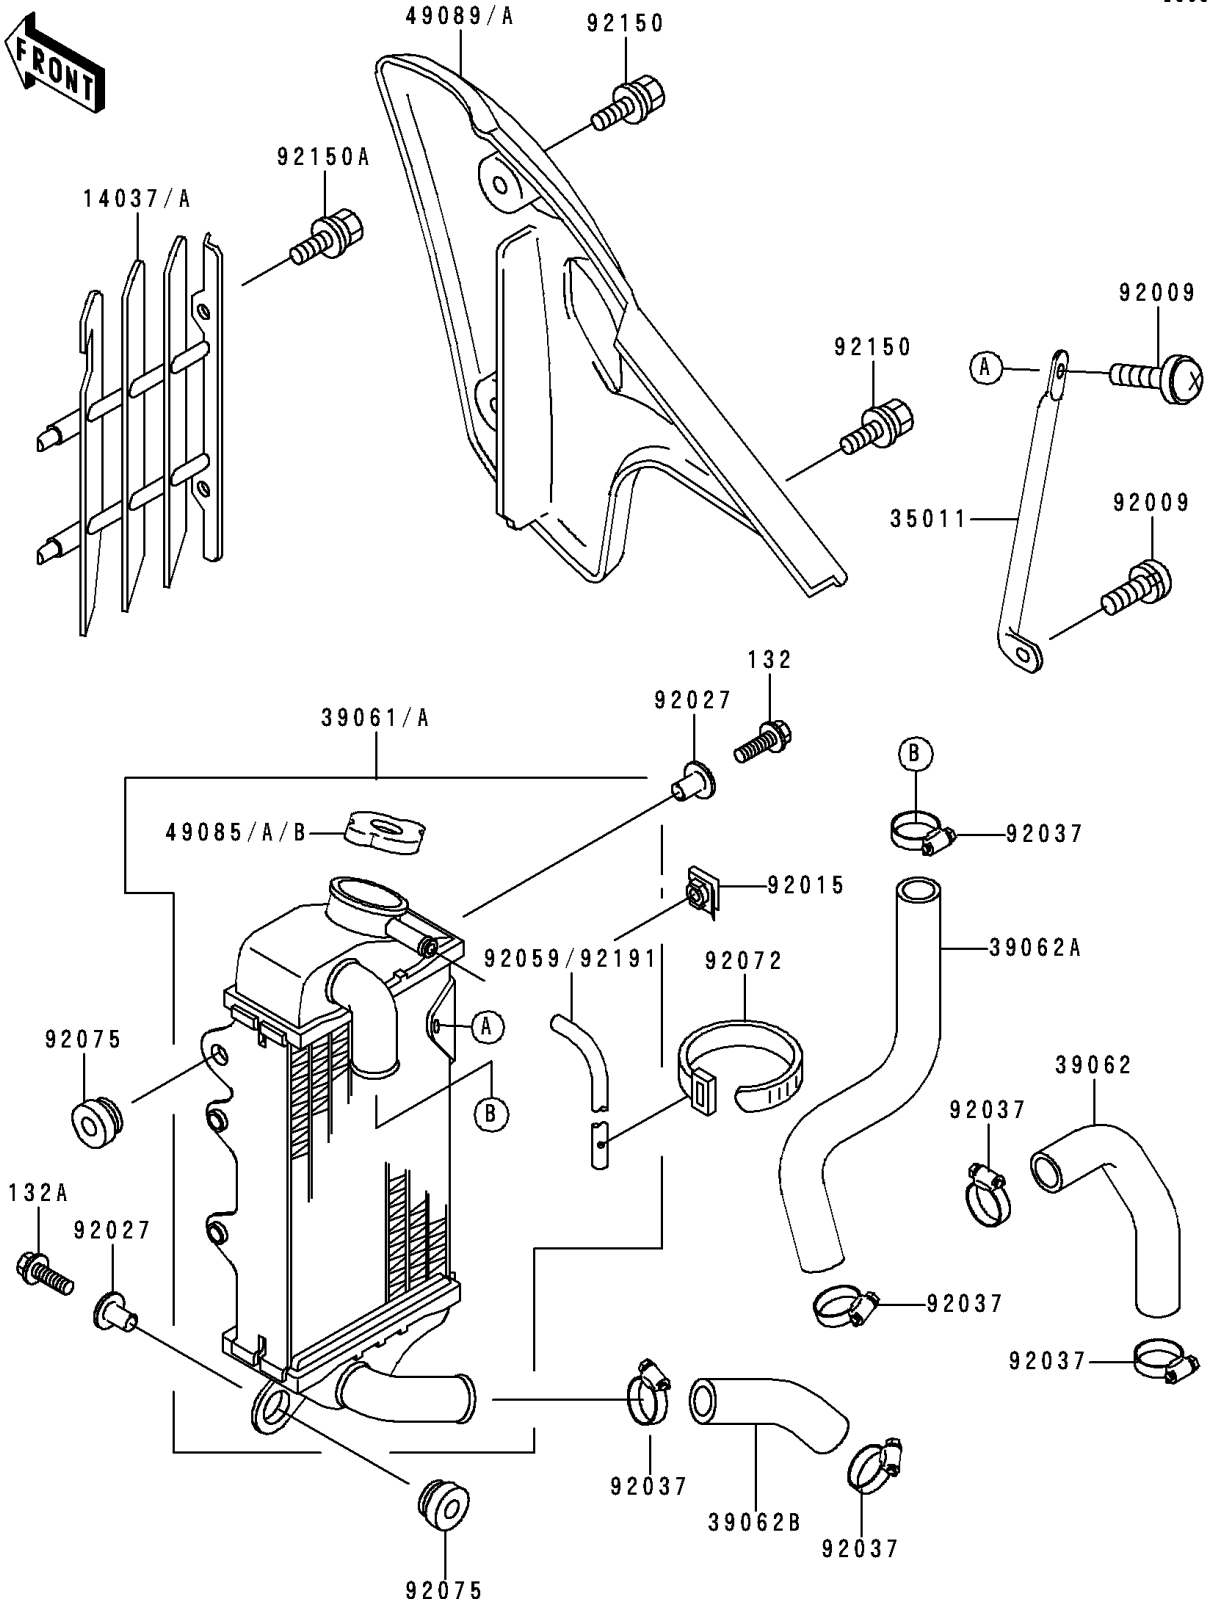

1997 KX80 PARTS DIAGRAM

Radiator

E3032

1997 KX80 PARTS LIST

Radiator

ITEM NAME	PART NUMBER	QUANTITY
BOLT-FLANGED-SMALL (Ref # 132)	132G0620	1
BOLT-FLANGED-SMALL (Ref # 132A)	132G0625	1
SCREEN,RADIATOR,WHITE (Ref # 14037A)	14037-1113-RZ	1
STAY,RADIATOR (Ref # 35011)	35011-1548	1
RADIATOR-ASSY (Ref # 39061A)	39061-1237	1
HOSE-COOLING,PUMP-CYLINDER (Ref # 39062)	39062-1134	1
HOSE-COOLING,HEAD-RADIATOR (Ref # 39062A)	39062-1425	1
HOSE-COOLING,RADIATOR-PUMP (Ref # 39062B)	39062-1426	1
CAP-ASSY-PRESSURE,P=1.6 (Ref # 49085)	49085-1059	1
CAP-ASSY-PRESSURE (Ref # 49085B)	49085-1070	1
SHROUD-ENGINE,RH,LIME GREEN (Ref # 49089A)	49089-1099-6W	1
SCREW,6X10 (Ref # 92009)	92009-1661	1
NUT (Ref # 92015)	92015-1487	1
COLLAR (Ref # 92027)	92027-1183	1
CLAMP,COOLING HOSE (Ref # 92037)	92037-1589	1
BAND,L=186 (Ref # 92072)	92072-056	1
DAMPER (Ref # 92075)	92075-1352	1
BOLT,6X14 (Ref # 92150)	92150-1340	1
BOLT,6X12 (Ref # 92150A)	92150-1435	1
TUBE,5X8X700 (Ref # 92191)	92191-1122	1