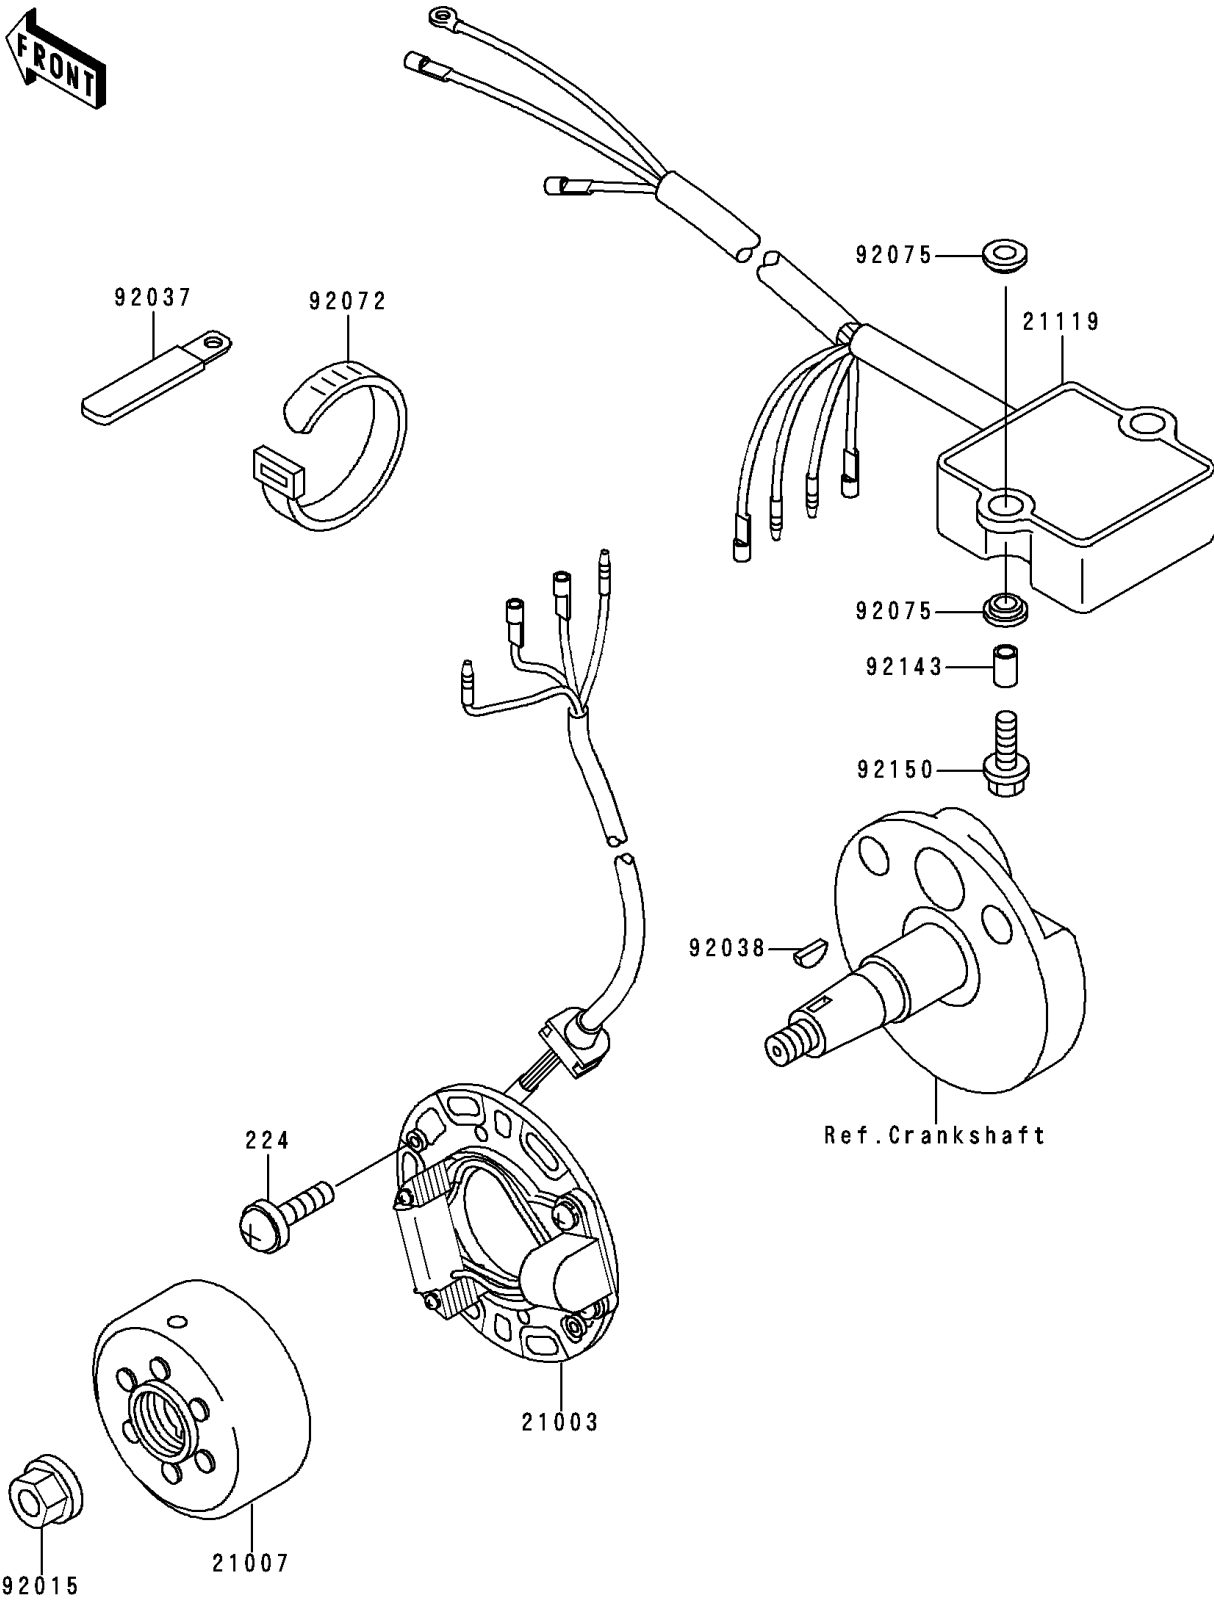

## 1997 KX80 PARTS DIAGRAM

Generator

E1810

## 1997 KX80 PARTS LIST

Generator

ITEM NAME	PART NUMBER	QUANTITY
SCREW-PAN-WP-CROS (Ref # 224)	224B0614	1
STATOR (Ref # 21003)	21003-1261	1
ROTOR,MAGNETO (Ref # 21007)	21007-1239	1
IGNITER (Ref # 21119)	21119-1414	1
NUT,FLANGED,10MM (Ref # 92015)	92015-077	1
CLAMP,WIRING HARNESS (Ref # 92037)	92037-1069	1
KEY,WOODRUFF (Ref # 92038)	92038-001	1
BAND,L=123 (Ref # 92072)	92072-030	1
DAMPER,8MM (Ref # 92075)	92075-1138	1
COLLAR,6X8.5X13 (Ref # 92143)	92143-3715	1
BOLT,FLANGED,6X25 (Ref # 92150)	92150-1507	1