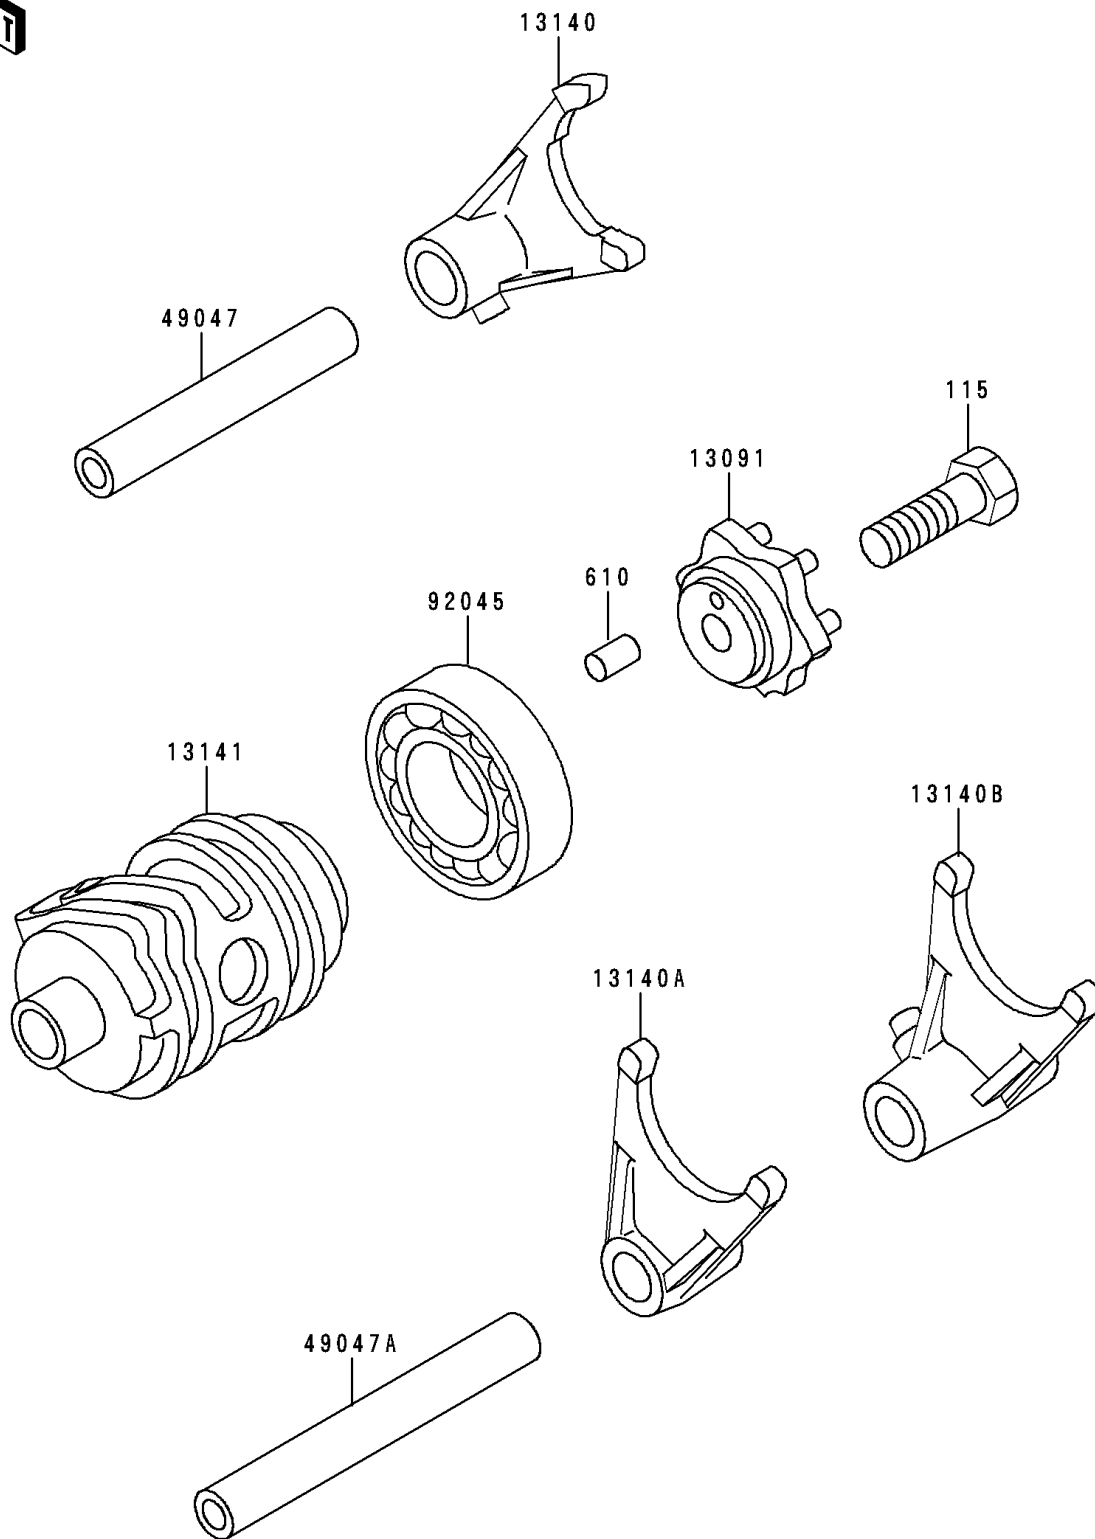

1997 KX80 PARTS DIAGRAM

Gear Change Drum/Shift Fork(s)

E1362

1997 KX80 PARTS LIST

Gear Change Drum/Shift Fork(s)

ITEM NAME	PART NUMBER	QUANTITY
BOLT-SMALL-UPSET (Ref # 115)	115G0825	1
ROLLER,4X8 (Ref # 610)	610A0408	1
HOLDER,CHANGE DRUM (Ref # 13091)	13091-1390	1
FORK-SHIFT,5TH&6TH (Ref # 13140)	13140-1139	1
FORK-SHIFT,2ND&3RD (Ref # 13140A)	13140-1140	1
FORK-SHIFT,LOW&4TH (Ref # 13140B)	13140-1141	1
DRUM-CHANGE (Ref # 13141)	13141-1120	1
ROD-SHIFT,5.9X10X64.5 (Ref # 49047)	49047-1063	1
ROD-SHIFT,5.9X10X81 (Ref # 49047A)	49047-1064	1
BEARING-BALL,#6905 (Ref # 92045)	92045-036	1