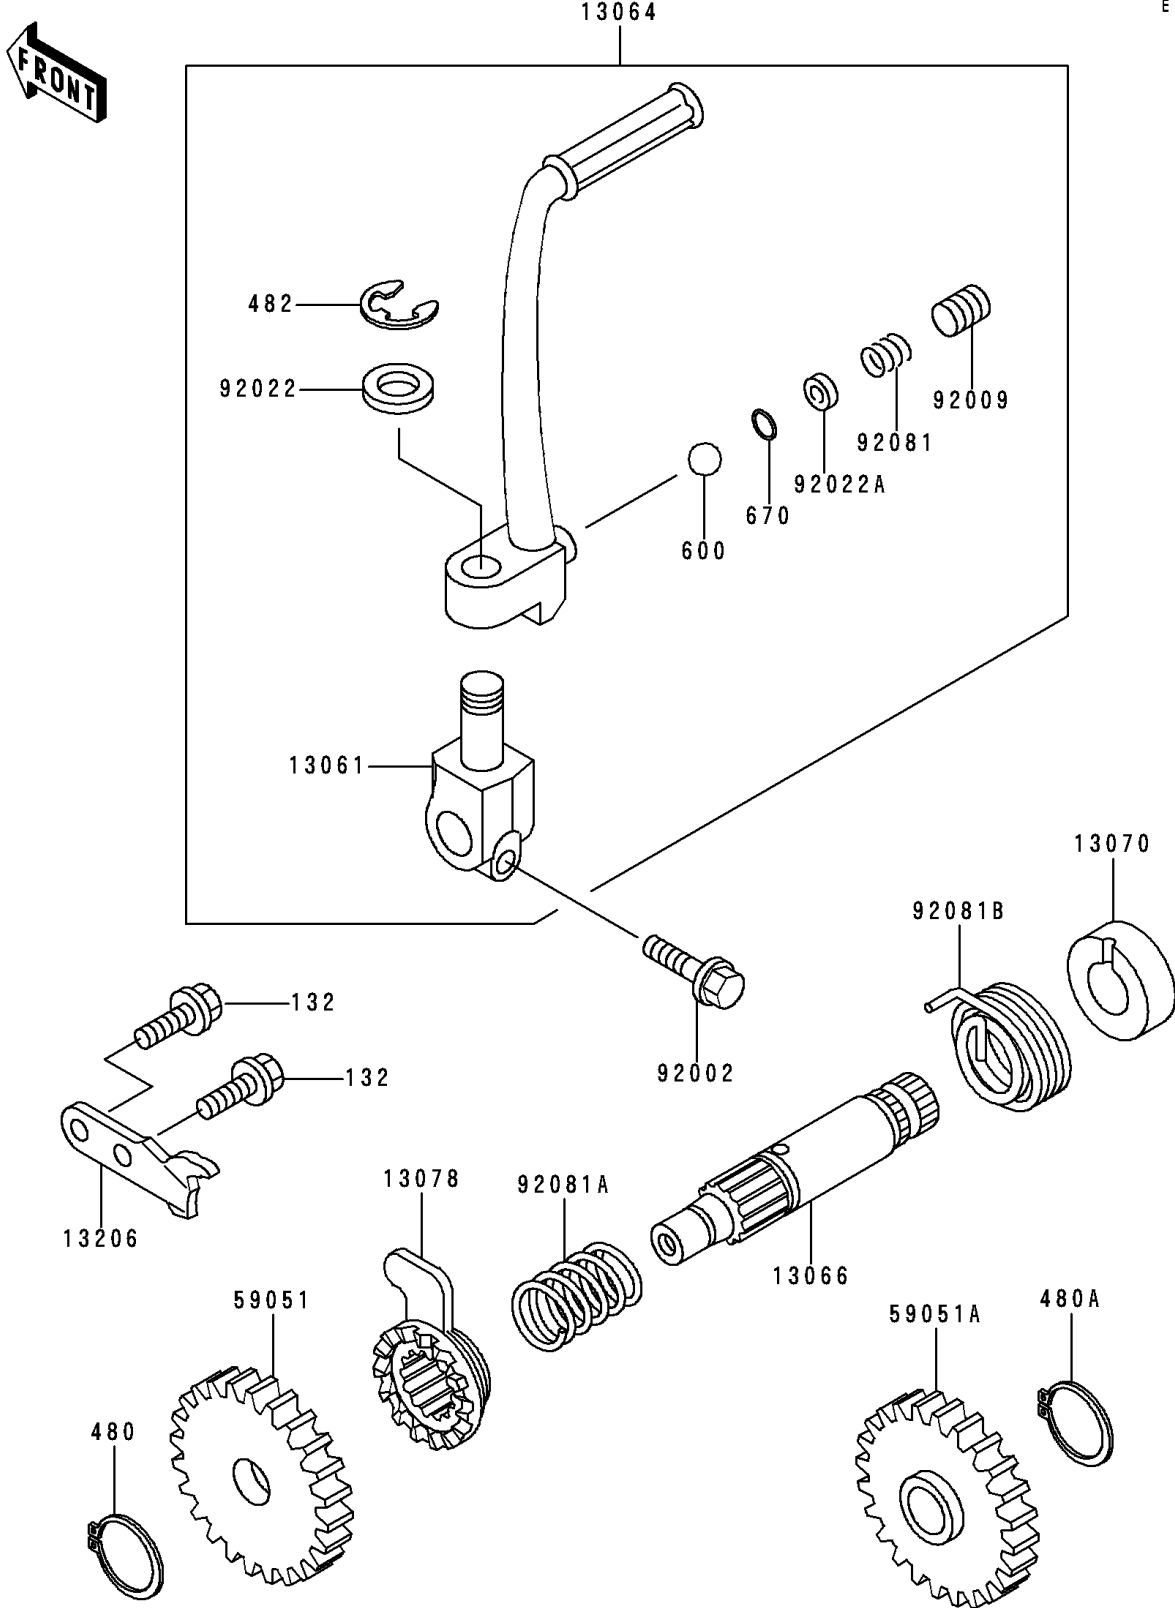

## 1997 KX80 PARTS DIAGRAM

Kickstarter Mechanism

E1340

## 1997 KX80 PARTS LIST

Kickstarter Mechanism

| ITEM NAME                           | PART NUMBER | QUANTITY |
|-------------------------------------|-------------|----------|
| BOLT-FLANGED-SMALL (Ref # 132)      | 132G0616    | 1        |
| CIRCLIP-TYPE-C,12MM (Ref # 480)     | 480J1200    | 1        |
| CIRCLIP-TYPE-C,15MM (Ref # 480A)    | 480J1500    | 1        |
| CIRCLIP-TYPE-E,8MM (Ref # 482)      | 482K8000    | 1        |
| BALL-STEEL,1/4" (Ref # 600)         | 600A0800    | 1        |
| O RING,4MM (Ref # 670)              | 670B1504    | 1        |
| BOSS,KICK LEVER (Ref # 13061)       | 13061-1301  | 1        |
| LEVER-ASSY-KICK,PEDAL (Ref # 13064) | 13064-1154  | 1        |
| SHAFT-KICK,STARTER (Ref # 13066)    | 13066-1093  | 1        |
| GUIDE,KICK SPRING (Ref # 13070)     | 13070-1137  | 1        |
| RATCHET (Ref # 13078)               | 13078-1004  | 1        |
| GUIDE-KICK (Ref # 13206)            | 13206-1055  | 1        |
| GEAR-SPUR (Ref # 59051)             | 59051-1026  | 1        |
| GEAR-SPUR,31T,KICK (Ref # 59051A)   | 59051-1147  | 1        |
| BOLT,6X20 (Ref # 92002)             | 92002-1237  | 1        |
| SCREW,SOCKET,8X8 (Ref # 92009)      | 92009-1312  | 1        |
| WASHER,12.2X20X1.6 (Ref # 92022)    | 92022-1236  | 1        |
| WASHER (Ref # 92022A)               | 92022-1481  | 1        |
| SPRING,KICK PEDAL (Ref # 92081)     | 92081-020   | 1        |
| SPRING,RATCHET (Ref # 92081A)       | 92081-122   | 1        |
| SPRING,KICKSTARTER (Ref # 92081B)   | 92081-1907  | 1        |