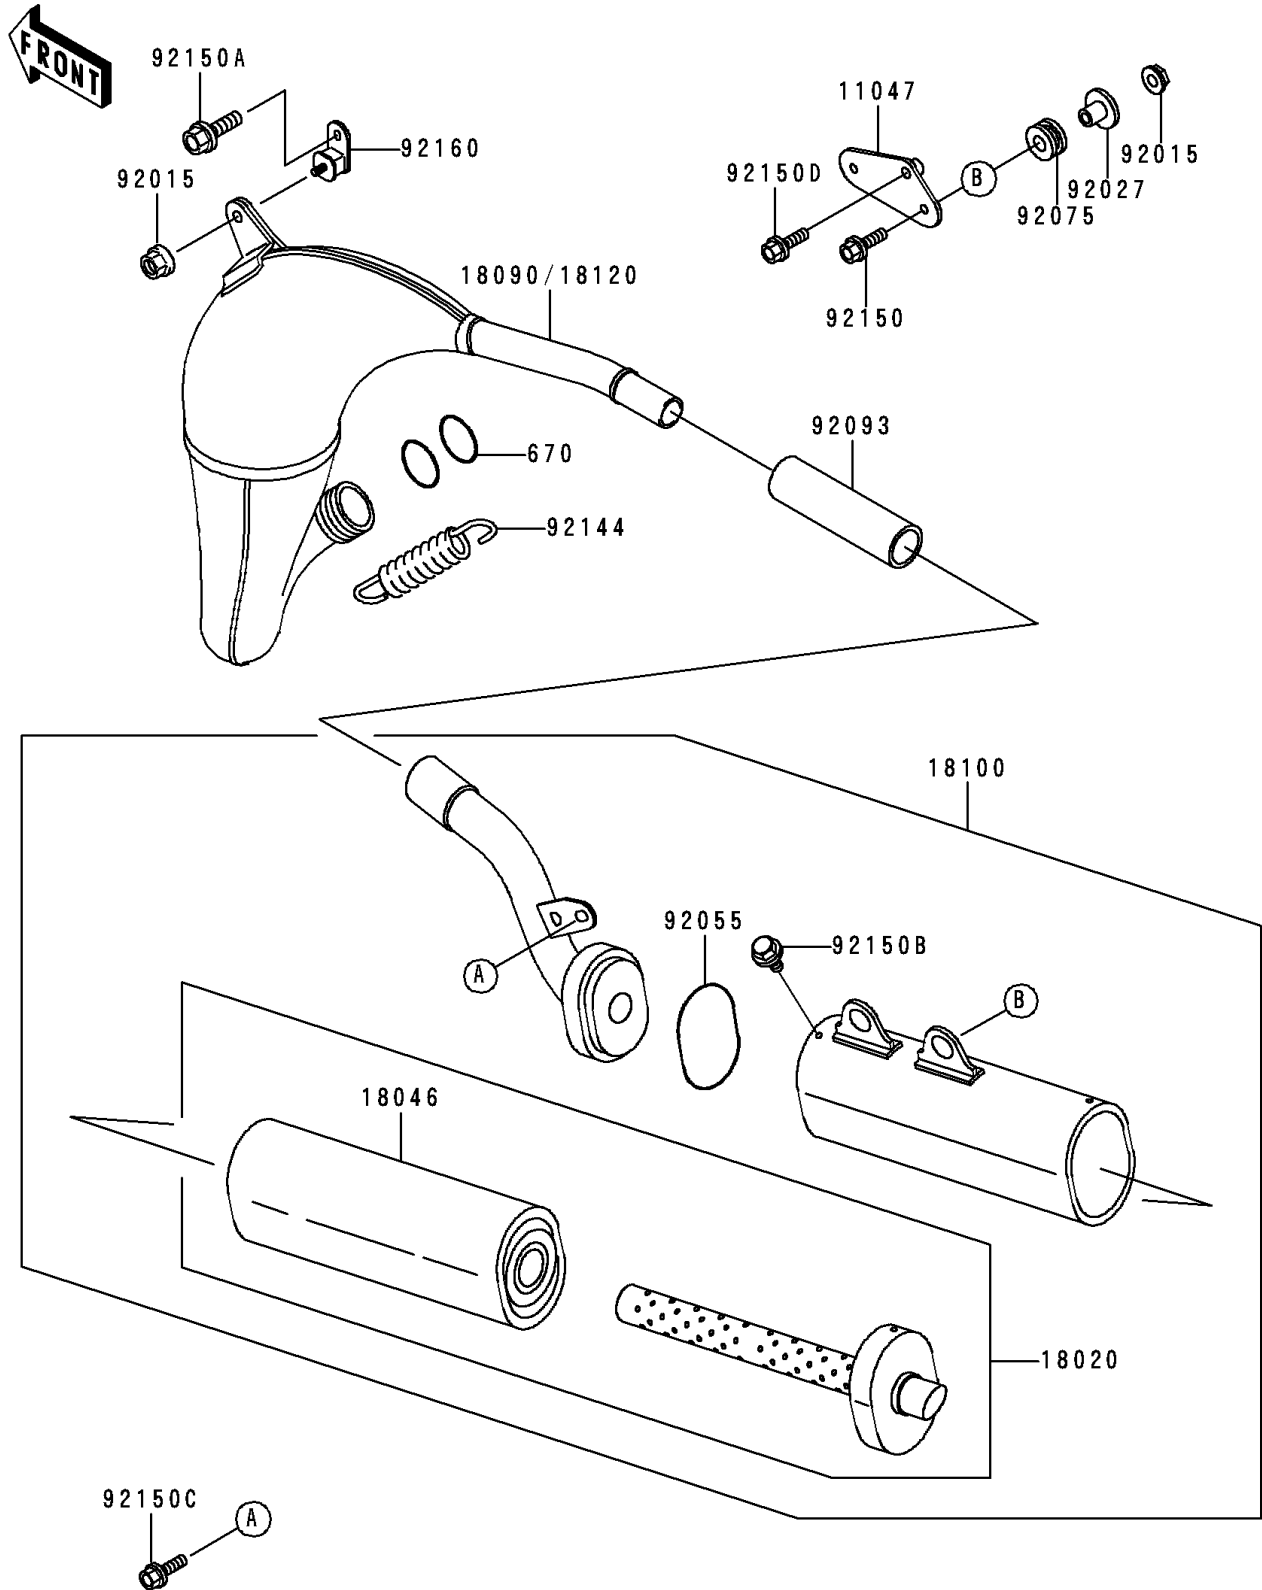

1997 KX80 PARTS DIAGRAM

Muffler(s)

E1140

1997 KX80 PARTS LIST

Muffler(s)

ITEM NAME	PART NUMBER	QUANTITY
O RING,36MM (Ref # 670)	670E3036	1
BRACKET,MUFFLER (Ref # 11047)	11047-1495	1
BAFFLE (Ref # 18020)	18020-1233	1
WOOL (Ref # 18046)	18046-1354	1
BODY-ASSY-MUFFLER (Ref # 18100)	18100-1070	1
CHAMBER-EXHAUST (Ref # 18120)	18120-1076	1
NUT,FLANGED,6MM (Ref # 92015)	92015-1078	1
COLLAR,L=13.1,BLACK (Ref # 92027)	92027-1450	1
RING-O,BAFFLE PIPE (Ref # 92055)	92055-1461	1
DAMPER,MUFFLER FITTING (Ref # 92075)	92075-1857	1
SEAL,MUFFLER JOINT (Ref # 92093)	92093-1200	1
SPRING,EXHAUST CONNECTING (Ref # 92144)	92144-1470	1
BOLT,6X20 (Ref # 92150)	92150-1339	1
BOLT,6X14 (Ref # 92150A)	92150-1340	1
BOLT,5X8 (Ref # 92150B)	92150-1406	1
BOLT,6X12 (Ref # 92150C)	92150-1435	1
BOLT,FLANGED,6X25 (Ref # 92150D)	92150-1507	1
DAMPER,MUFFLER,FR (Ref # 92160)	92160-1176	1