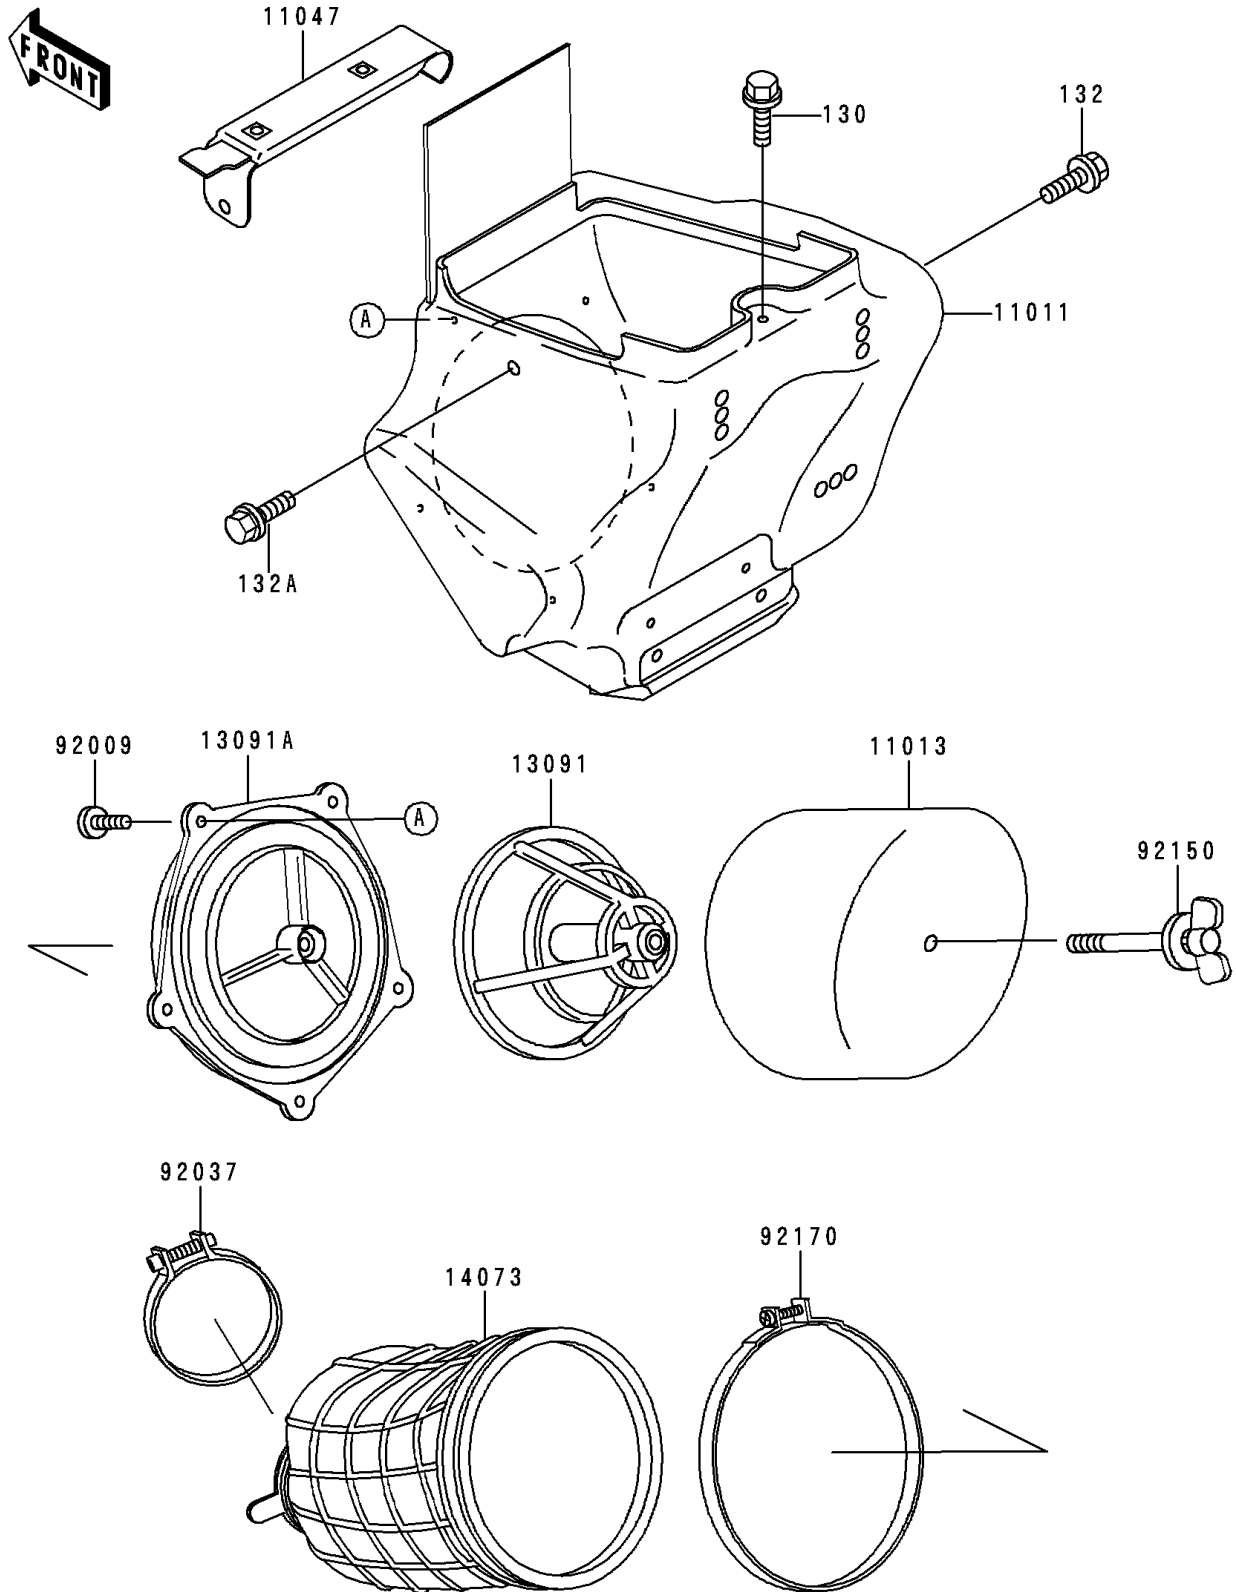

1997 KX80 PARTS DIAGRAM

Air Cleaner

E1130

1997 KX80 PARTS LIST

Air Cleaner

ITEM NAME	PART NUMBER	QUANTITY
BOLT-FLANGED (Ref # 130)	130G0608	1
BOLT-FLANGED-SMALL (Ref # 132)	132G0614	1
BOLT-FLANGED-SMALL (Ref # 132A)	132G0620	1
CASE-AIR FILTER (Ref # 11011)	11011-1426	1
ELEMENT-AIR FILTER (Ref # 11013)	11013-1201	1
BRACKET,IGNITER (Ref # 11047)	11047-1361	1
HOLDER,ELEMENT (Ref # 13091)	13091-1696	1
HOLDER (Ref # 13091A)	13091-1697	1
DUCT,AIR FILTER (Ref # 14073)	14073-1448	1
SCREW,TAPPING,5X14 (Ref # 92009)	92009-1197	1
CLAMP,55MM (Ref # 92037)	92037-1486	1
BOLT,WING (Ref # 92150)	92150-1565	1
CLAMP,126MM (Ref # 92170)	92170-1194	1