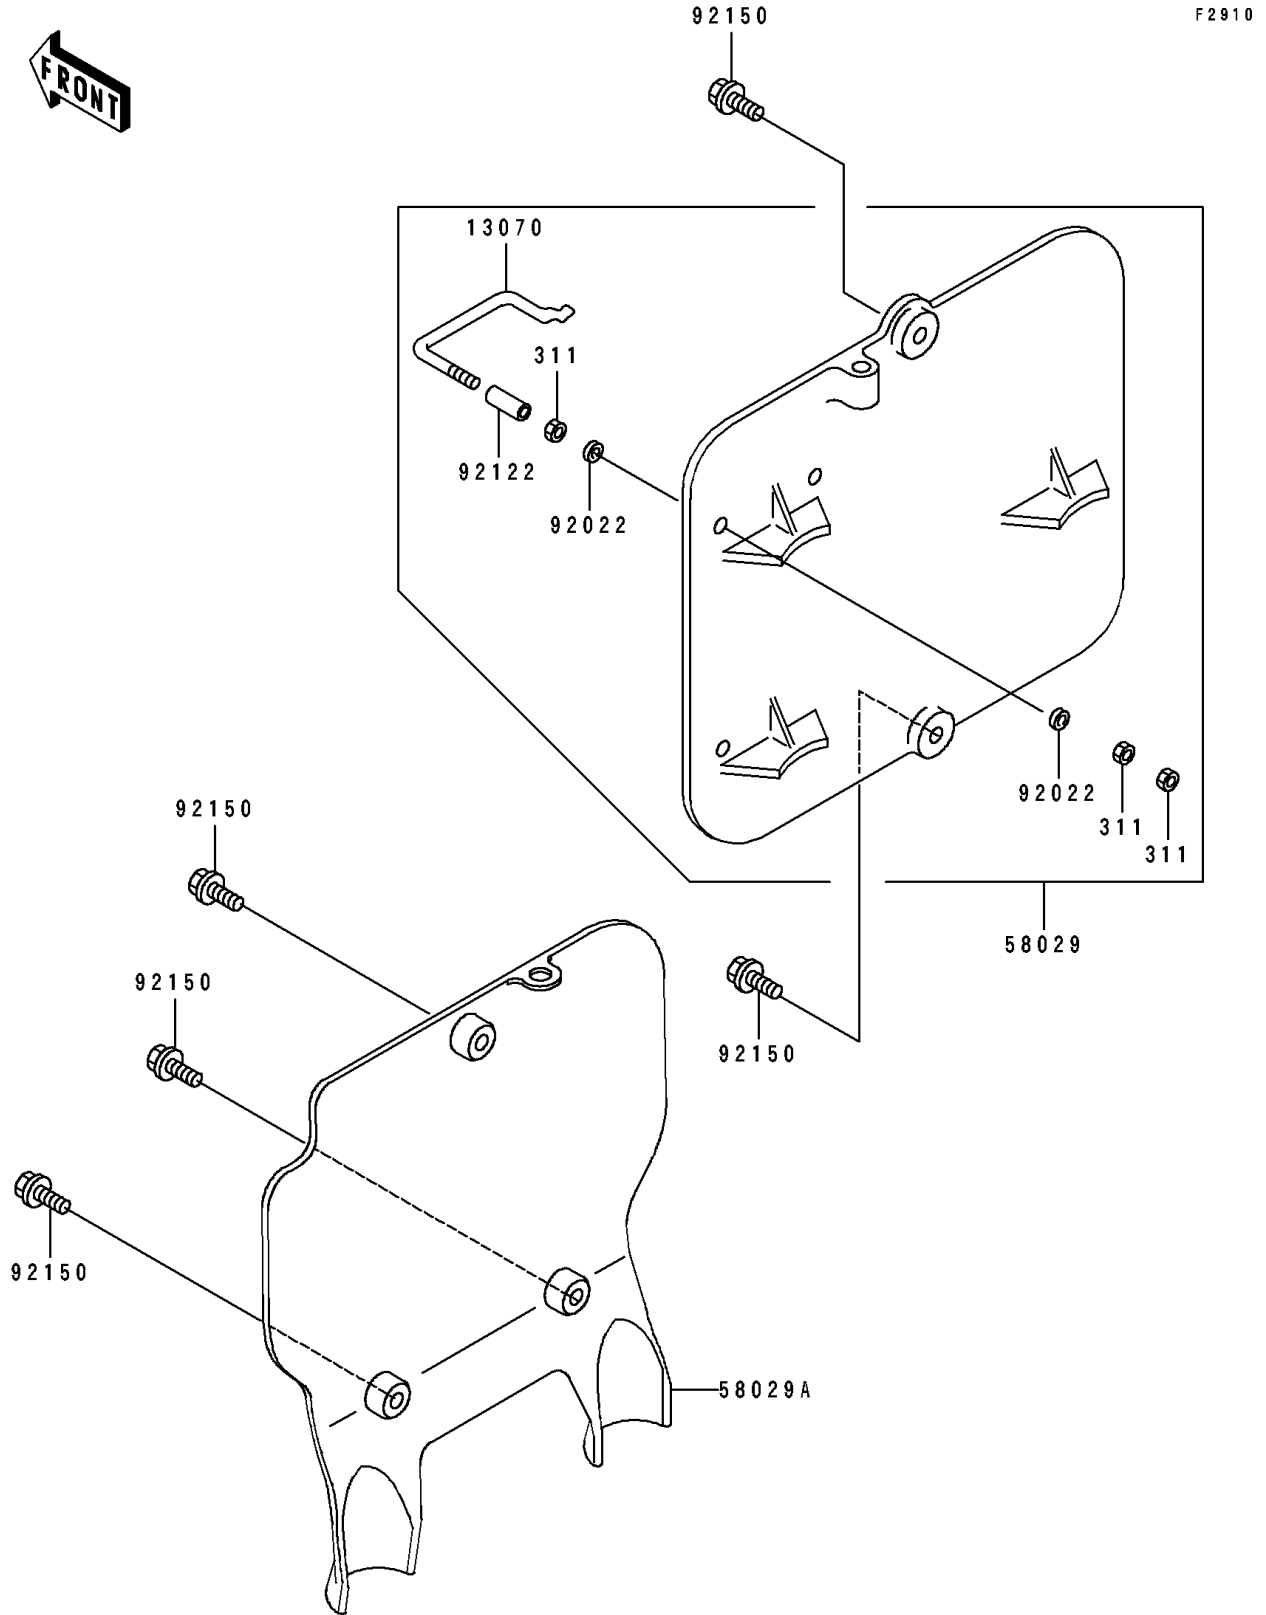

1995 KX80 PARTS DIAGRAM

Accessory

1995 KX80 PARTS LIST

Accessory

ITEM NAME	PART NUMBER	QUANTITY
GUIDE,CABLE (Ref # 13070)	13070-1031	2
PLATE-NUMBER,P.WHITE (Ref # 58029)	58029-1075-6F	1
WASHER (Ref # 92022)	92022-1780	4
ROLLER,CABLE GUIDE (Ref # 92122)	92122-1011	2
BOLT,6X14 (Ref # 92150)	92150-1340	2
NUT-HEX (Ref # 311)	311B0300	6