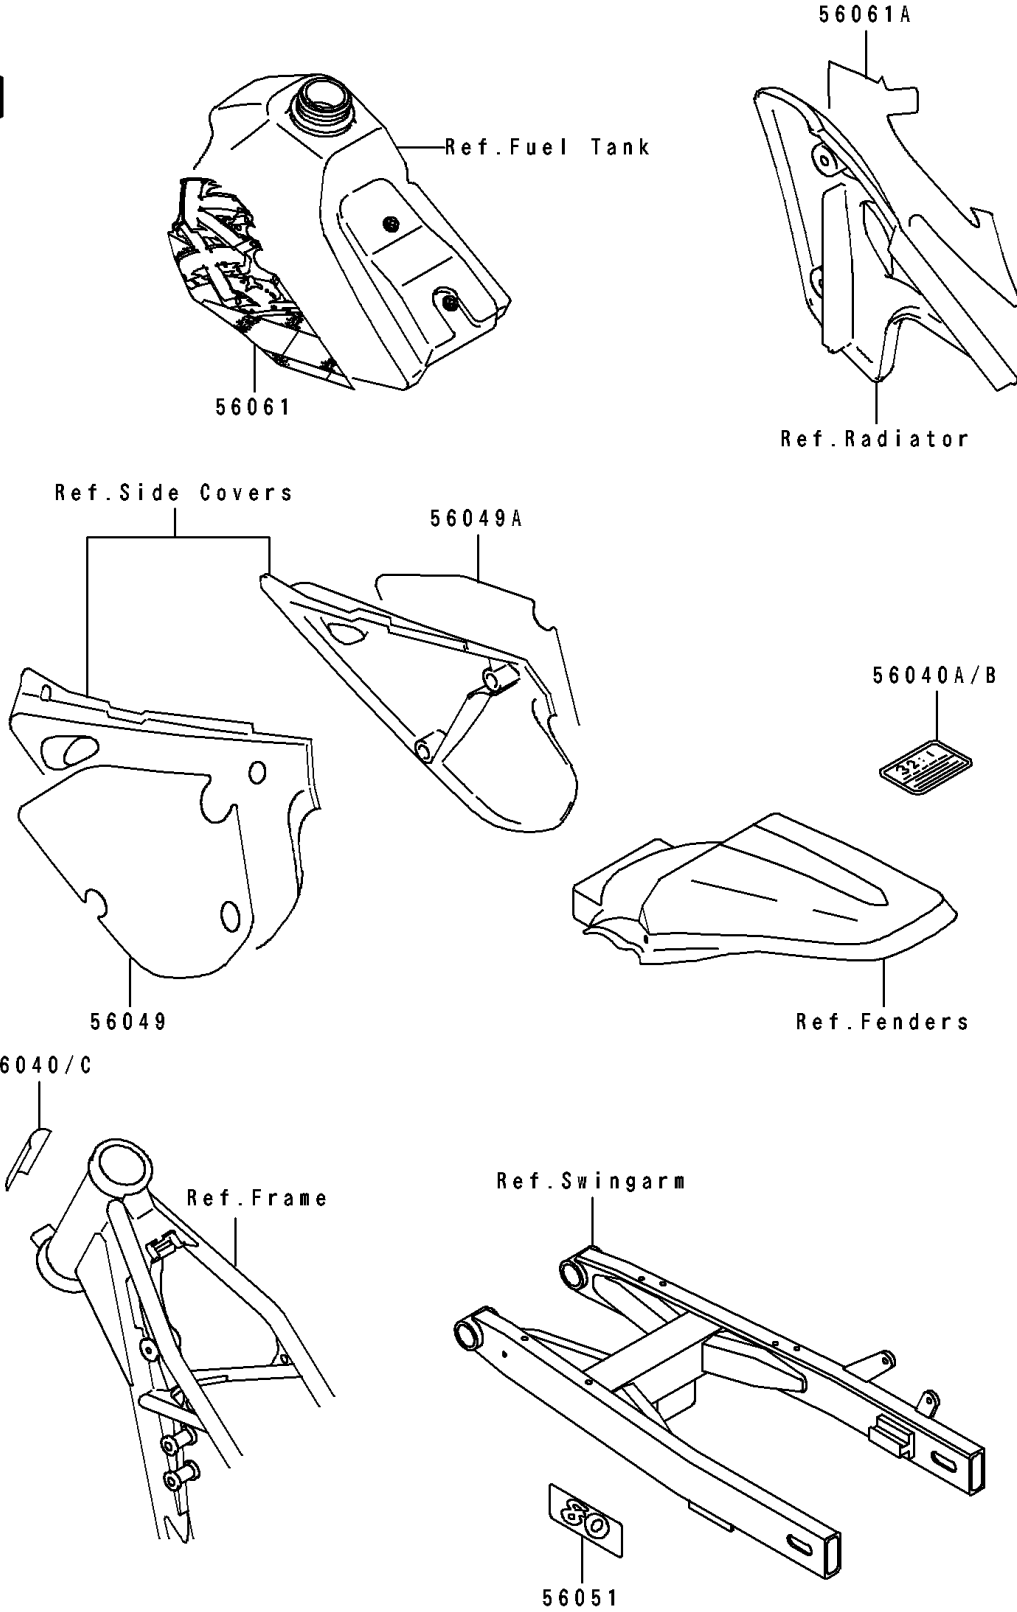

1995 KX80 PARTS DIAGRAM

Labels(KX80-R5)

F2860A

1995 KX80 PARTS LIST

Labels(KX80-R5)

ITEM NAME	PART NUMBER	QUANTITY
LABEL-WARNING,NOISE (Ref # 56040)	56040-1101	1
LABEL-WARNING,GASOLINE/OIL (Ref # 56040A)	56040-1129	1
LABEL-WARNING,GASOLINE/OIL (Ref # 56040B)	56040-1306	1
LABEL-WARNING,WARRANTY (Ref # 56040C)	56040-1335	1
PATTERN,SIDE COVER,LH (Ref # 56049)	56049-1707	1
PATTERN,SIDE COVER,RH (Ref # 56049A)	56049-1708	1
MARK,SWING ARM,80 (Ref # 56051)	56051-1175	2
PATTERN,FUEL TANK,LH (Ref # 56061)	56061-1096	1
PATTERN,SHROUD,RH (Ref # 56061A)	56061-1097	1