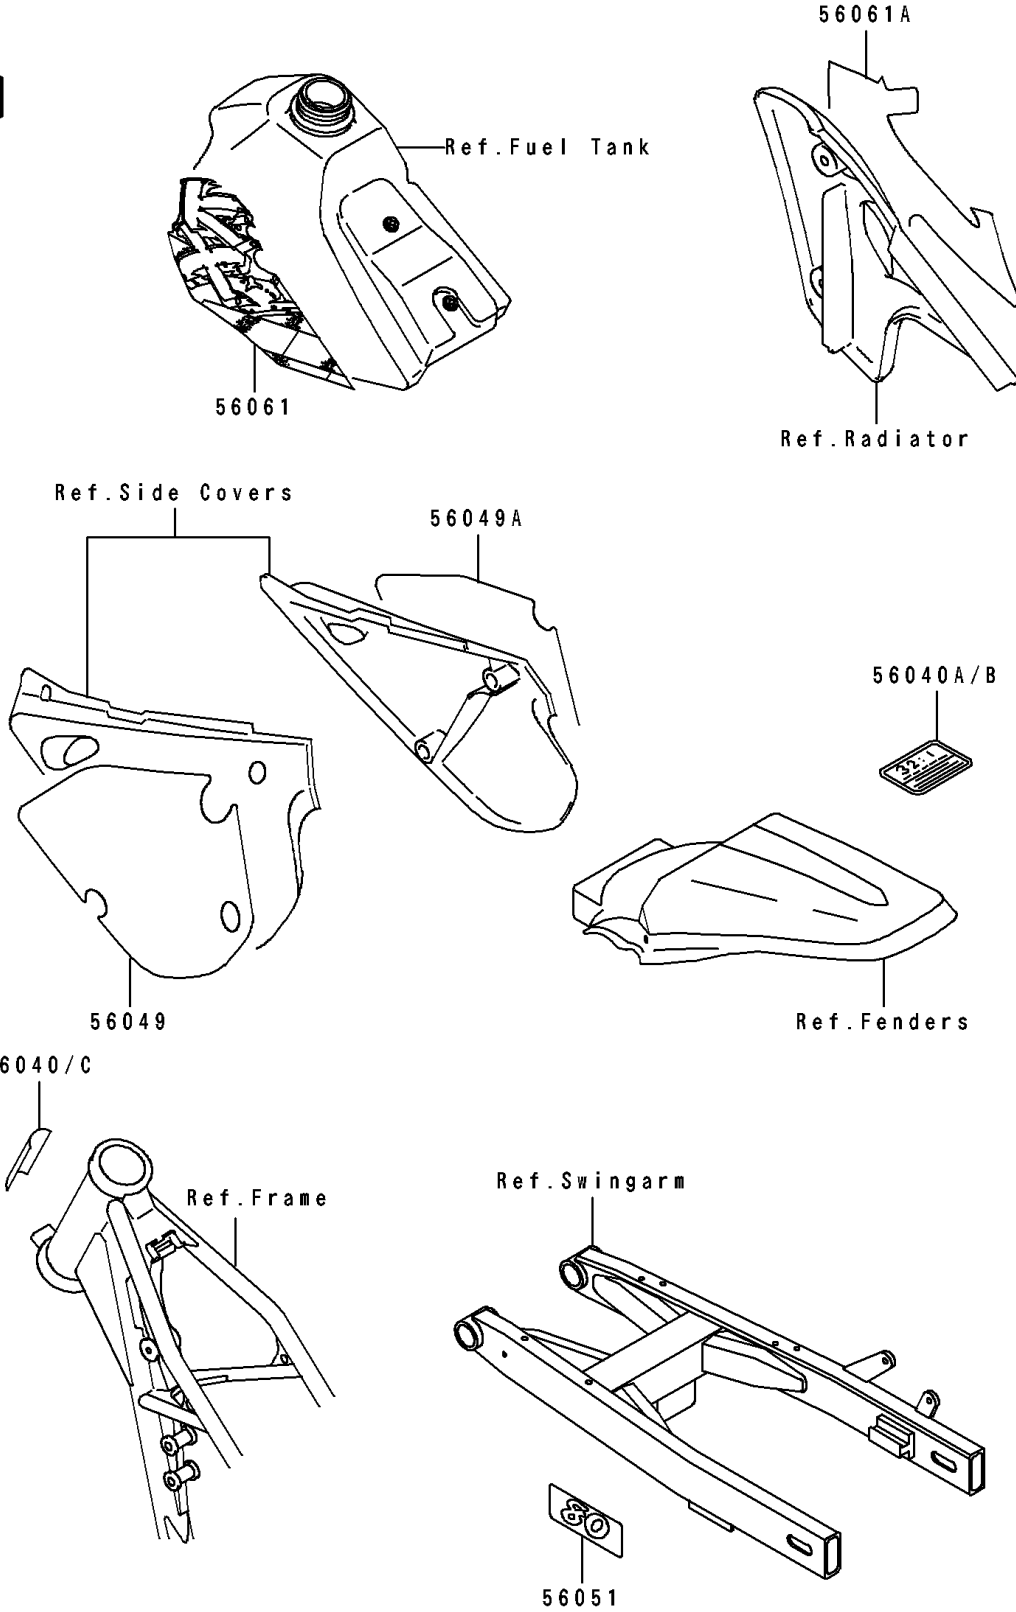

1995 KX80 PARTS DIAGRAM

Labels(KX80-R5)

F2860A

1995 KX80 PARTS LIST

Labels(KX80-R5)

ITEM NAME	PART NUMBER	QUANTITY
LABEL-WARNING,NOISE (Ref # 56040)	56040-1101	1
LABEL-WARNING,GASOLINE/OIL (Ref # 56040A)	56040-1129	1
LABEL-WARNING,GASOLINE/OIL (Ref # 56040B)	56040-1306	1
LABEL-WARNING,WARRANTY (Ref # 56040C)	56040-1335	1
PATTERN,SIDE COVER,LH (Ref # 56049)	56049-1707	1
PATTERN,SIDE COVER,RH (Ref # 56049A)	56049-1708	1
MARK,SWING ARM,80 (Ref # 56051)	56051-1175	2
PATTERN,FUEL TANK,LH (Ref # 56061)	56061-1096	1
PATTERN,SHROUD,RH (Ref # 56061A)	56061-1097	1