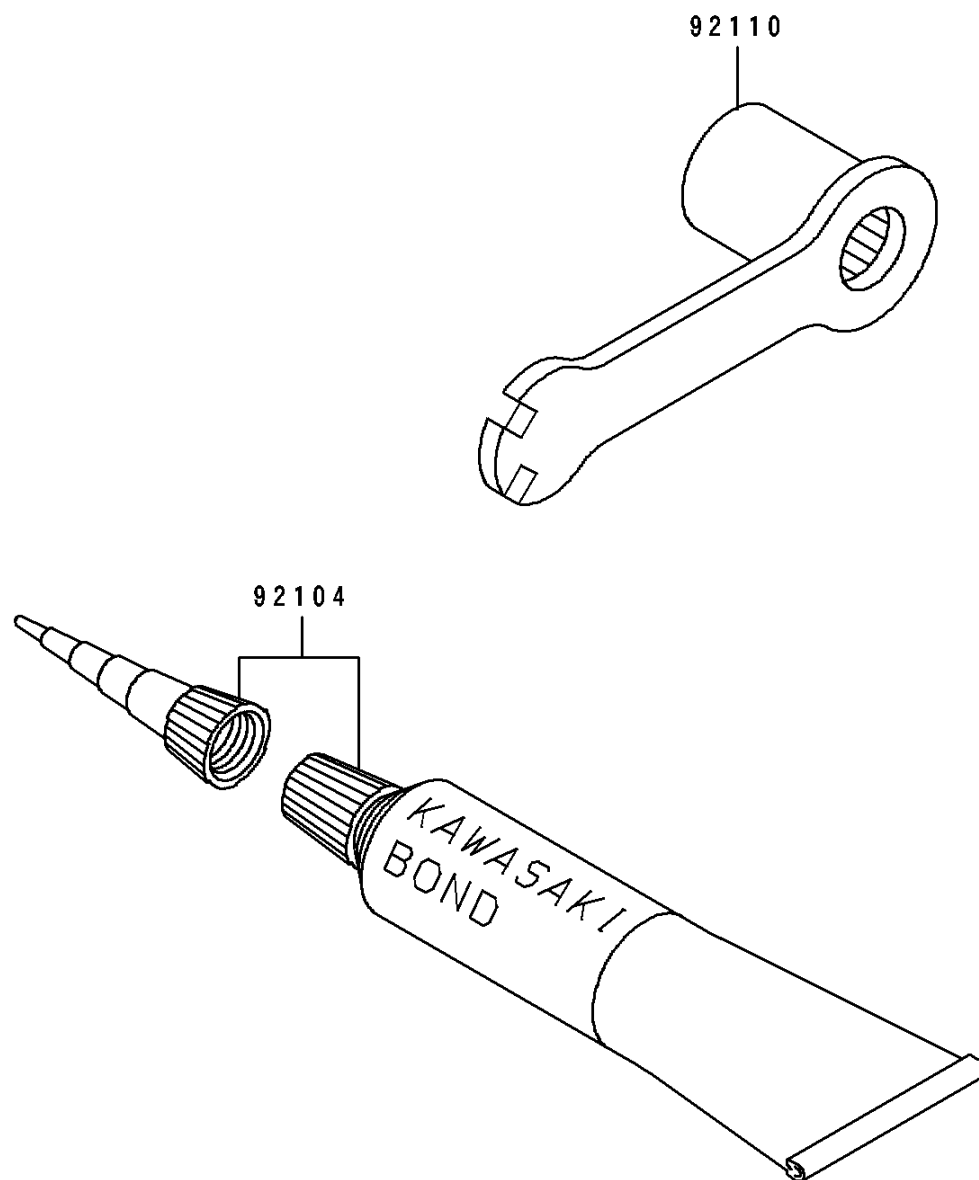

1994 Big Wheel

PARTS DIAGRAM

Owner's Tools

F2810

1994 Big Wheel

PARTS LIST

Owner's Tools

Kawasaki

Let the Good Times Roll®

| ITEM NAME | PART NUMBER | QUANTITY |
|--|-------------|----------|
| GASKET-LIQUID,TUBE,100G,SILVER (Ref # 92104) | 92104-002 | 1 |
| TOOL-WRENCH,BOX,21MM&SPOKE (Ref # 92110) | 92110-1119 | 1 |