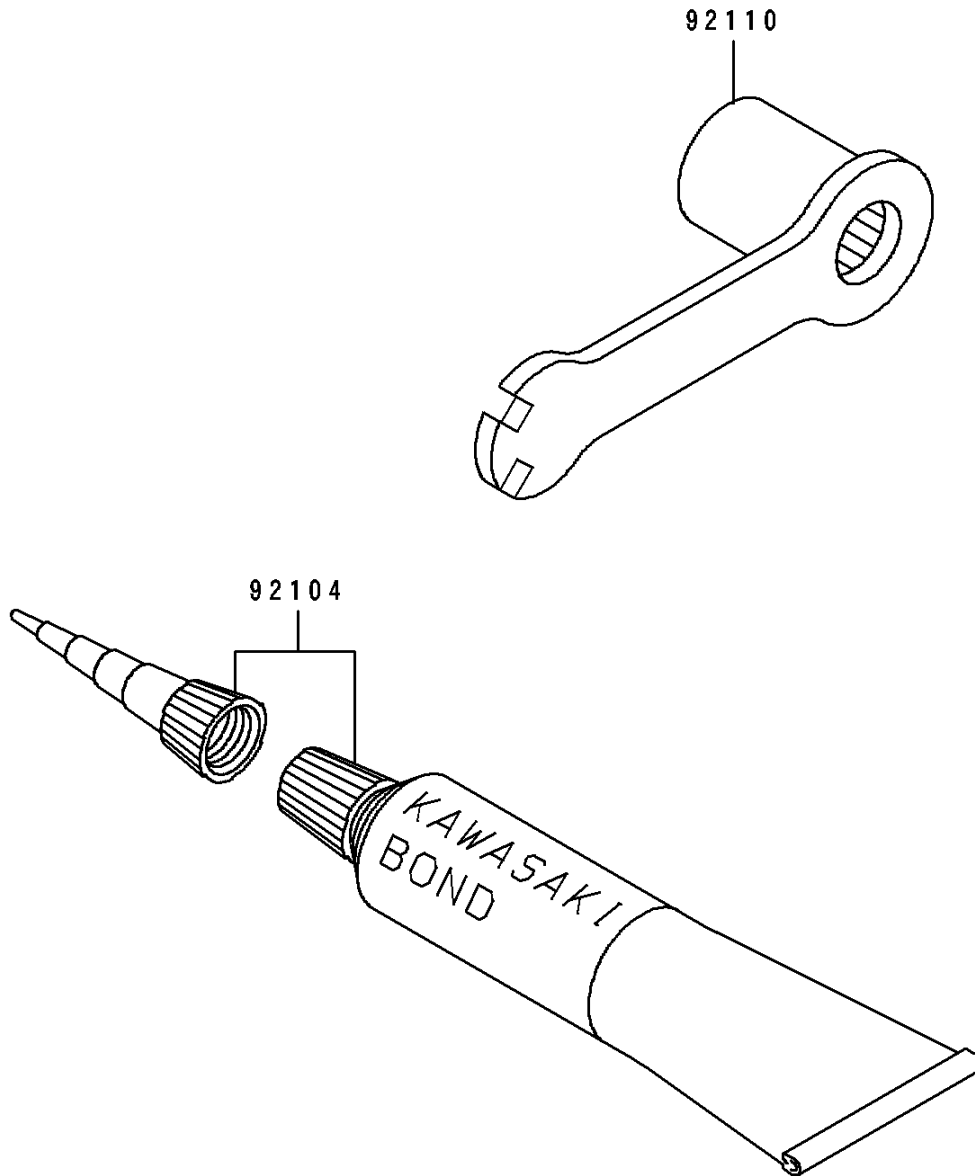

1995 KX80 PARTS DIAGRAM

Owner's Tools

F2810

1995 KX80 PARTS LIST

Owner's Tools

ITEM NAME	PART NUMBER	QUANTITY
GASKET-LIQUID,TUBE,100G,SILVER (Ref # 92104)	92104-002	1
TOOL-WRENCH,BOX,21MM&SPOKE (Ref # 92110)	92110-1119	1