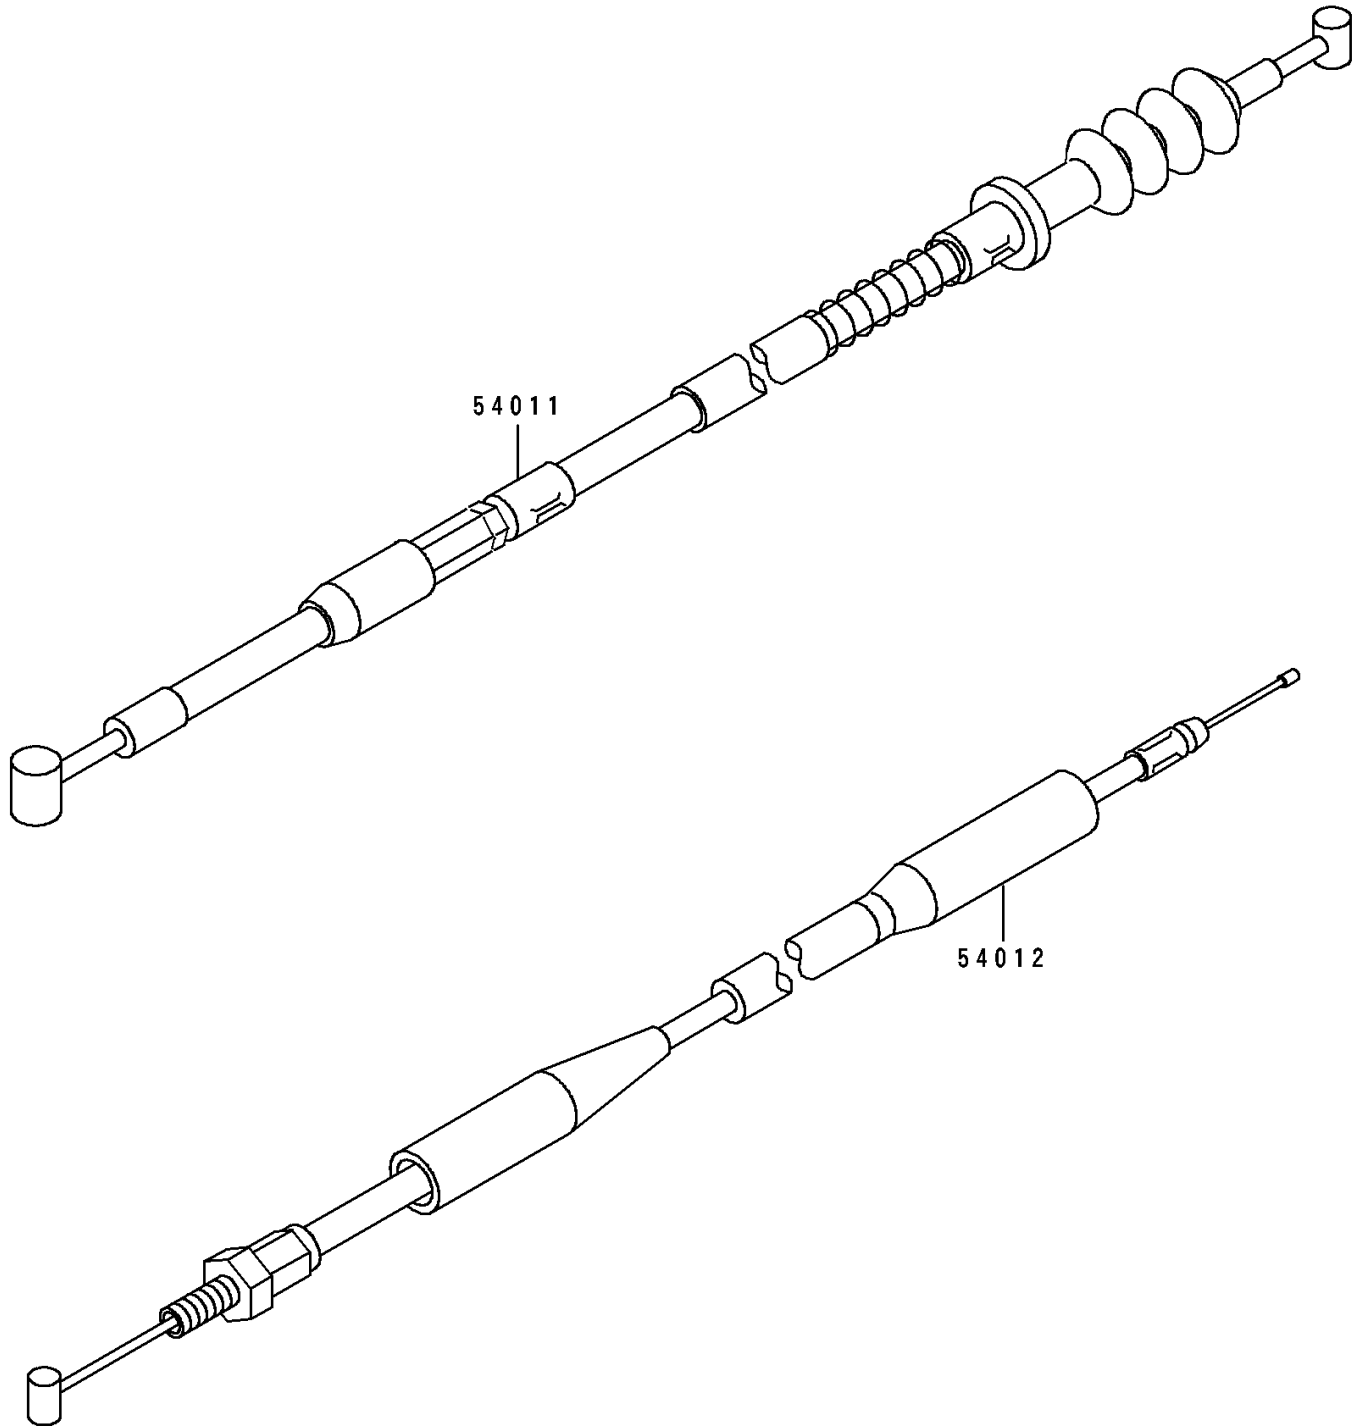

1995 KX80 PARTS DIAGRAM

Cables

F 2 5 4 0

1995 KX80 PARTS LIST

Cables

| ITEM NAME | PART NUMBER | QUANTITY |
|------------------------------|-------------|----------|
| CABLE-CLUTCH (Ref # 54011) | 54011-1311 | 1 |
| CABLE-THROTTLE (Ref # 54012) | 54012-1411 | 1 |