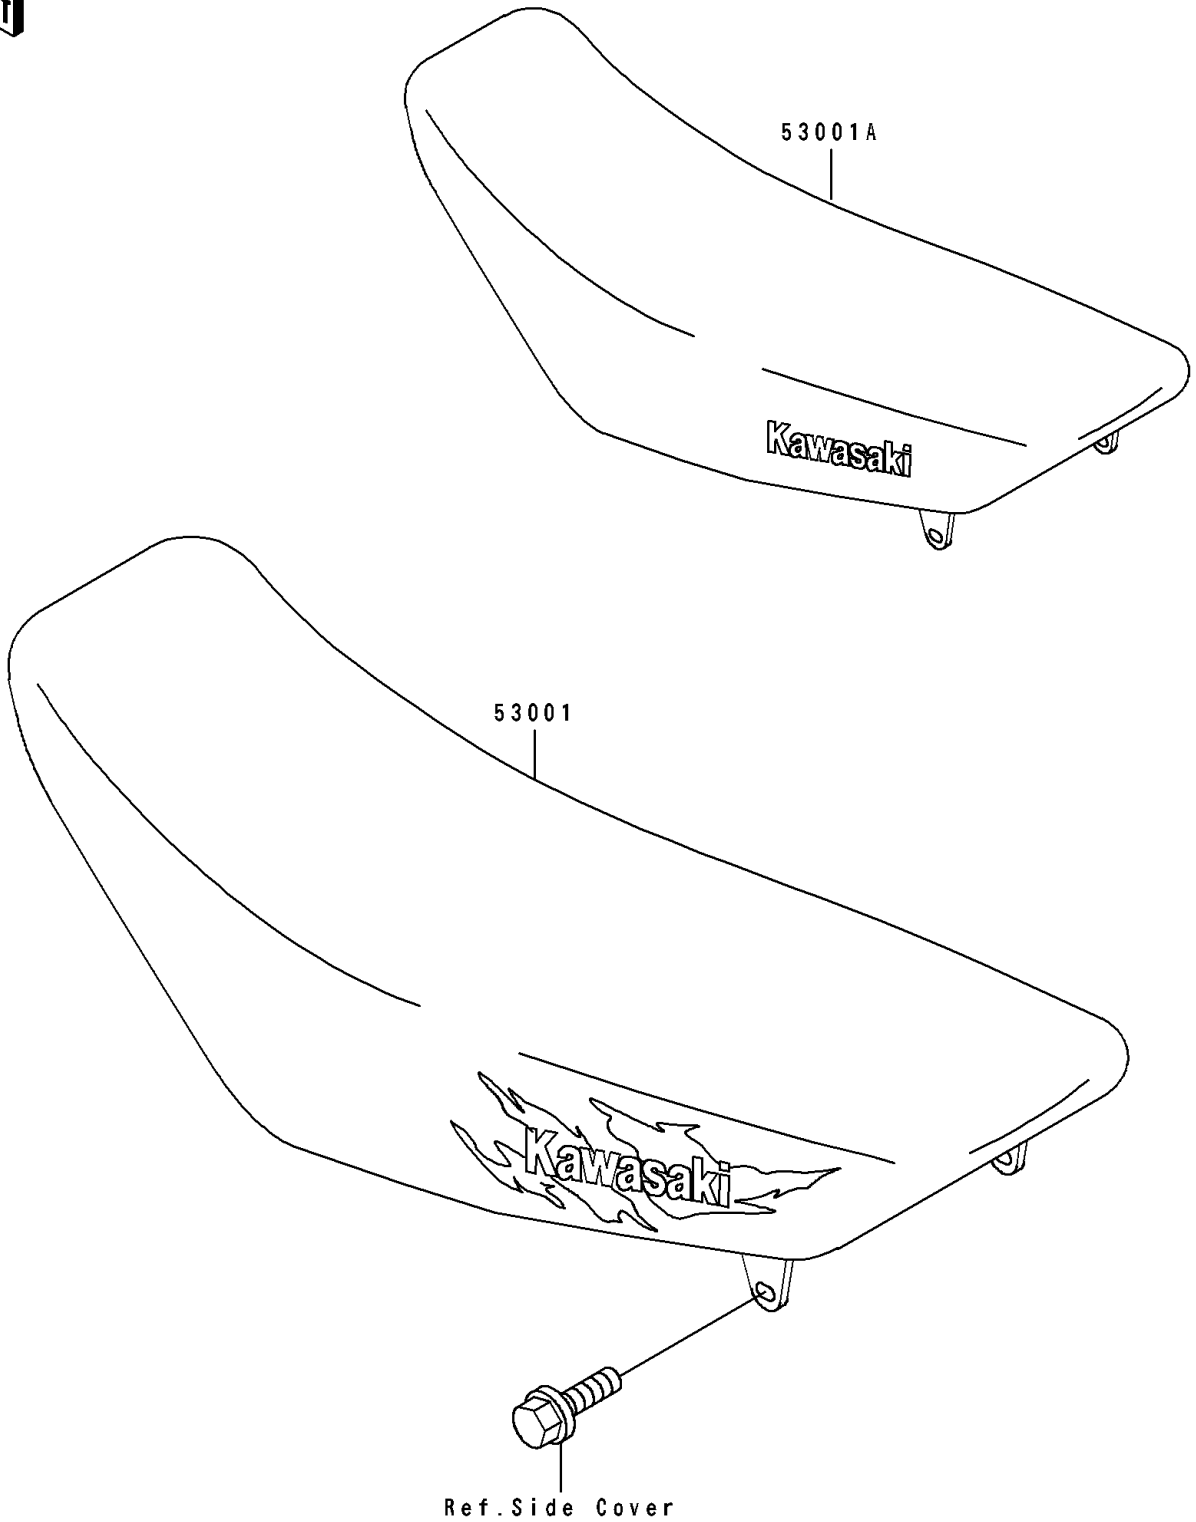

1994 Big Wheel PARTS DIAGRAM

Seat

F2510

1994 Big Wheel PARTS LIST

Seat

ITEM NAME	PART NUMBER	QUANTITY
SEAT-ASSY,VIOLET (Ref # 53001)	53001-1728-PN	1