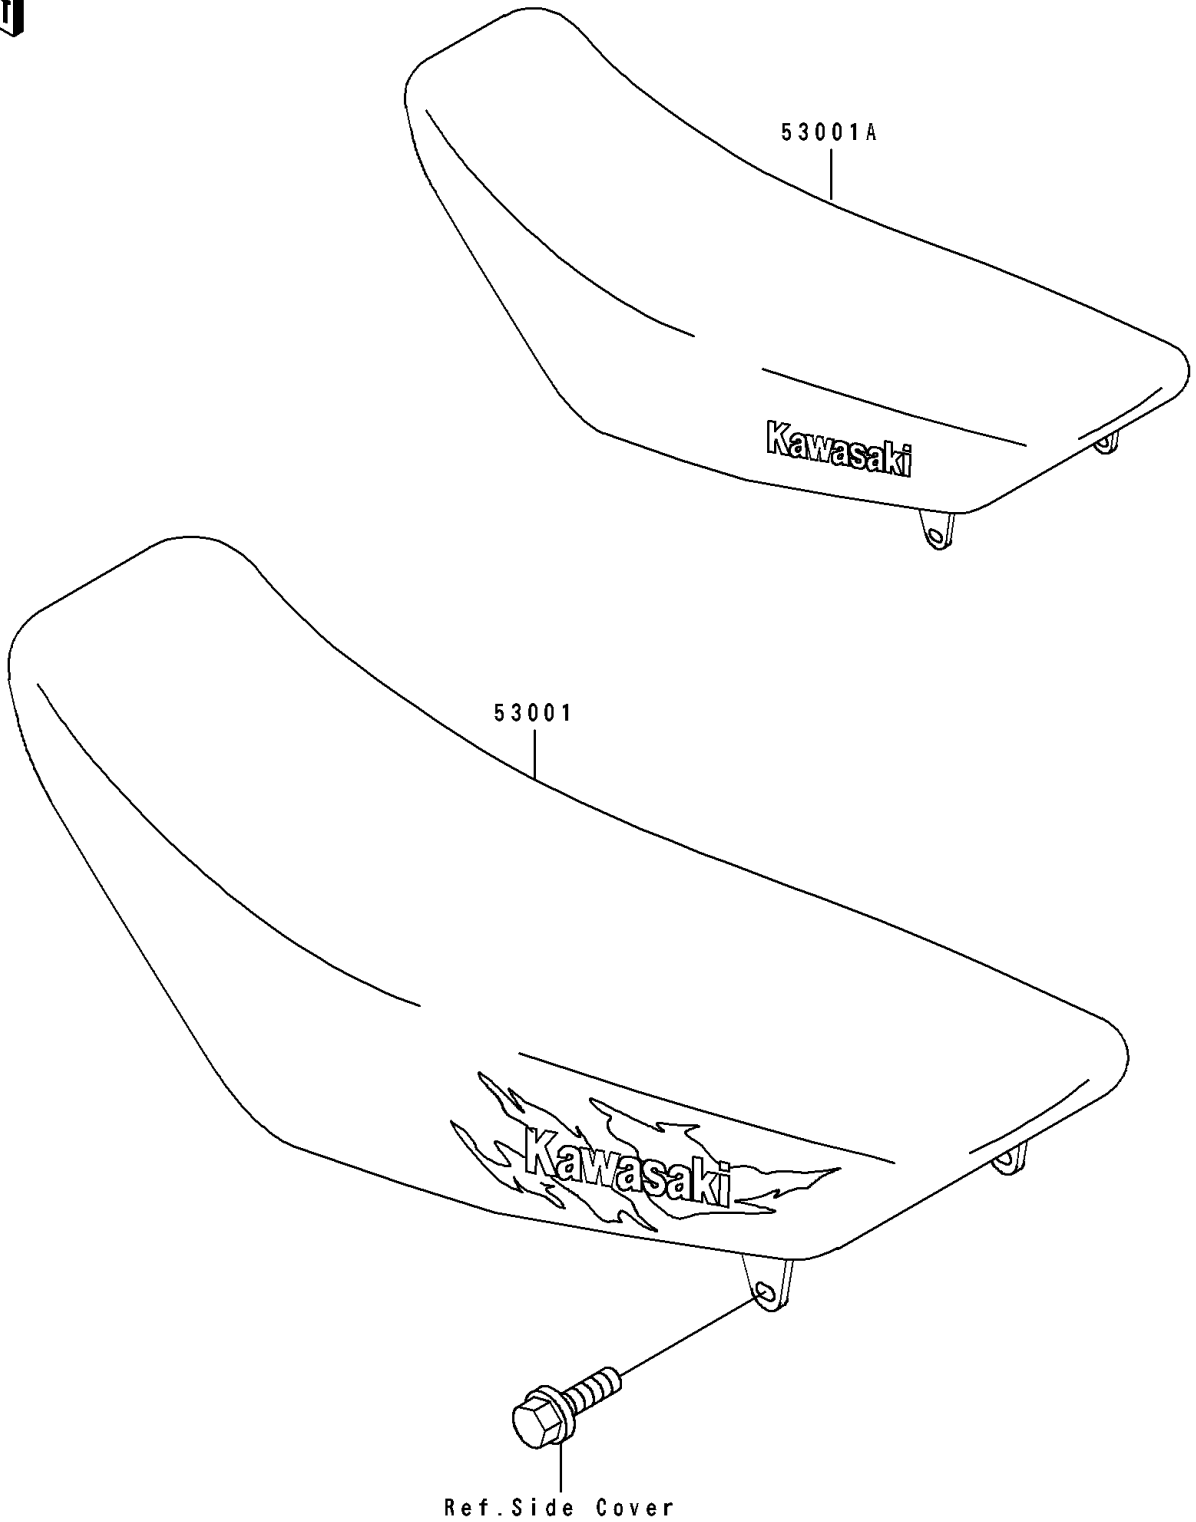

# 1995 KX80 PARTS DIAGRAM

Seat

F2510

# 1995 KX80 PARTS LIST

Seat

ITEM NAME	PART NUMBER	QUANTITY
SEAT-ASSY,J.S.VIOLET (Ref # 53001A)	53001-1772-LW	1