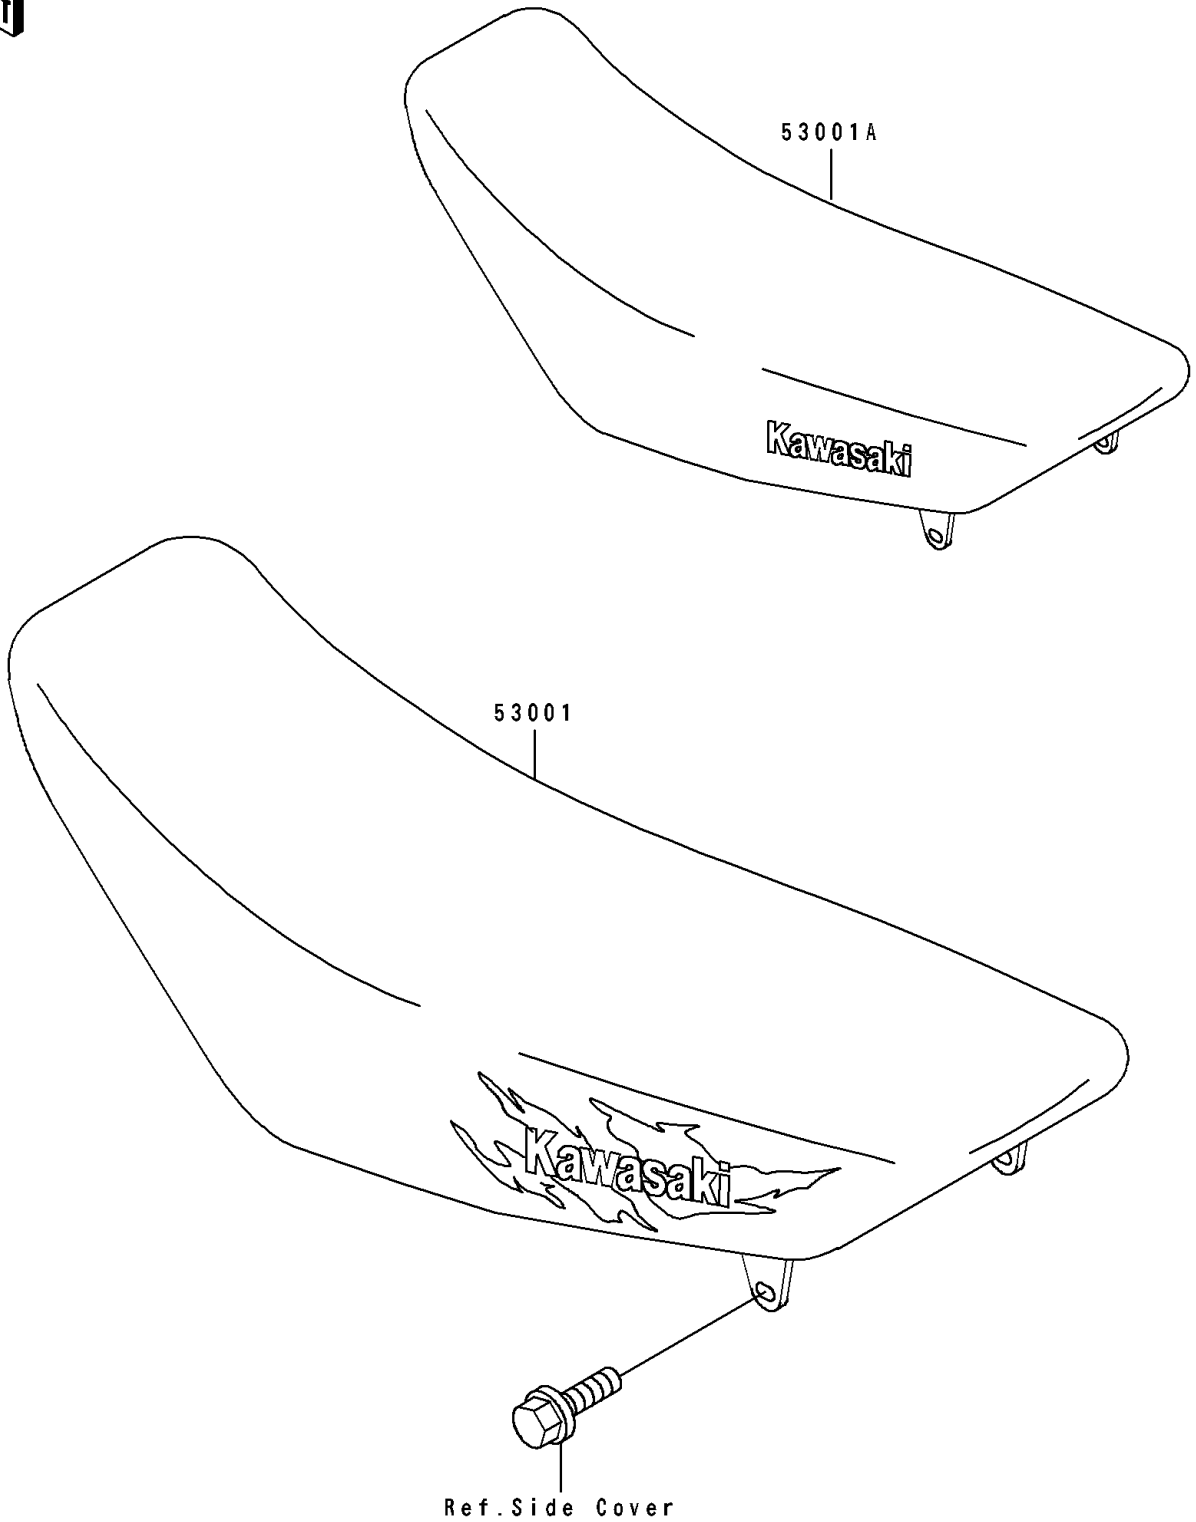

1995 KX80 PARTS DIAGRAM

Seat

F2510

1995 KX80 PARTS LIST

Seat

ITEM NAME	PART NUMBER	QUANTITY
SEAT-ASSY,J.S.VIOLET (Ref # 53001A)	53001-1772-LW	1