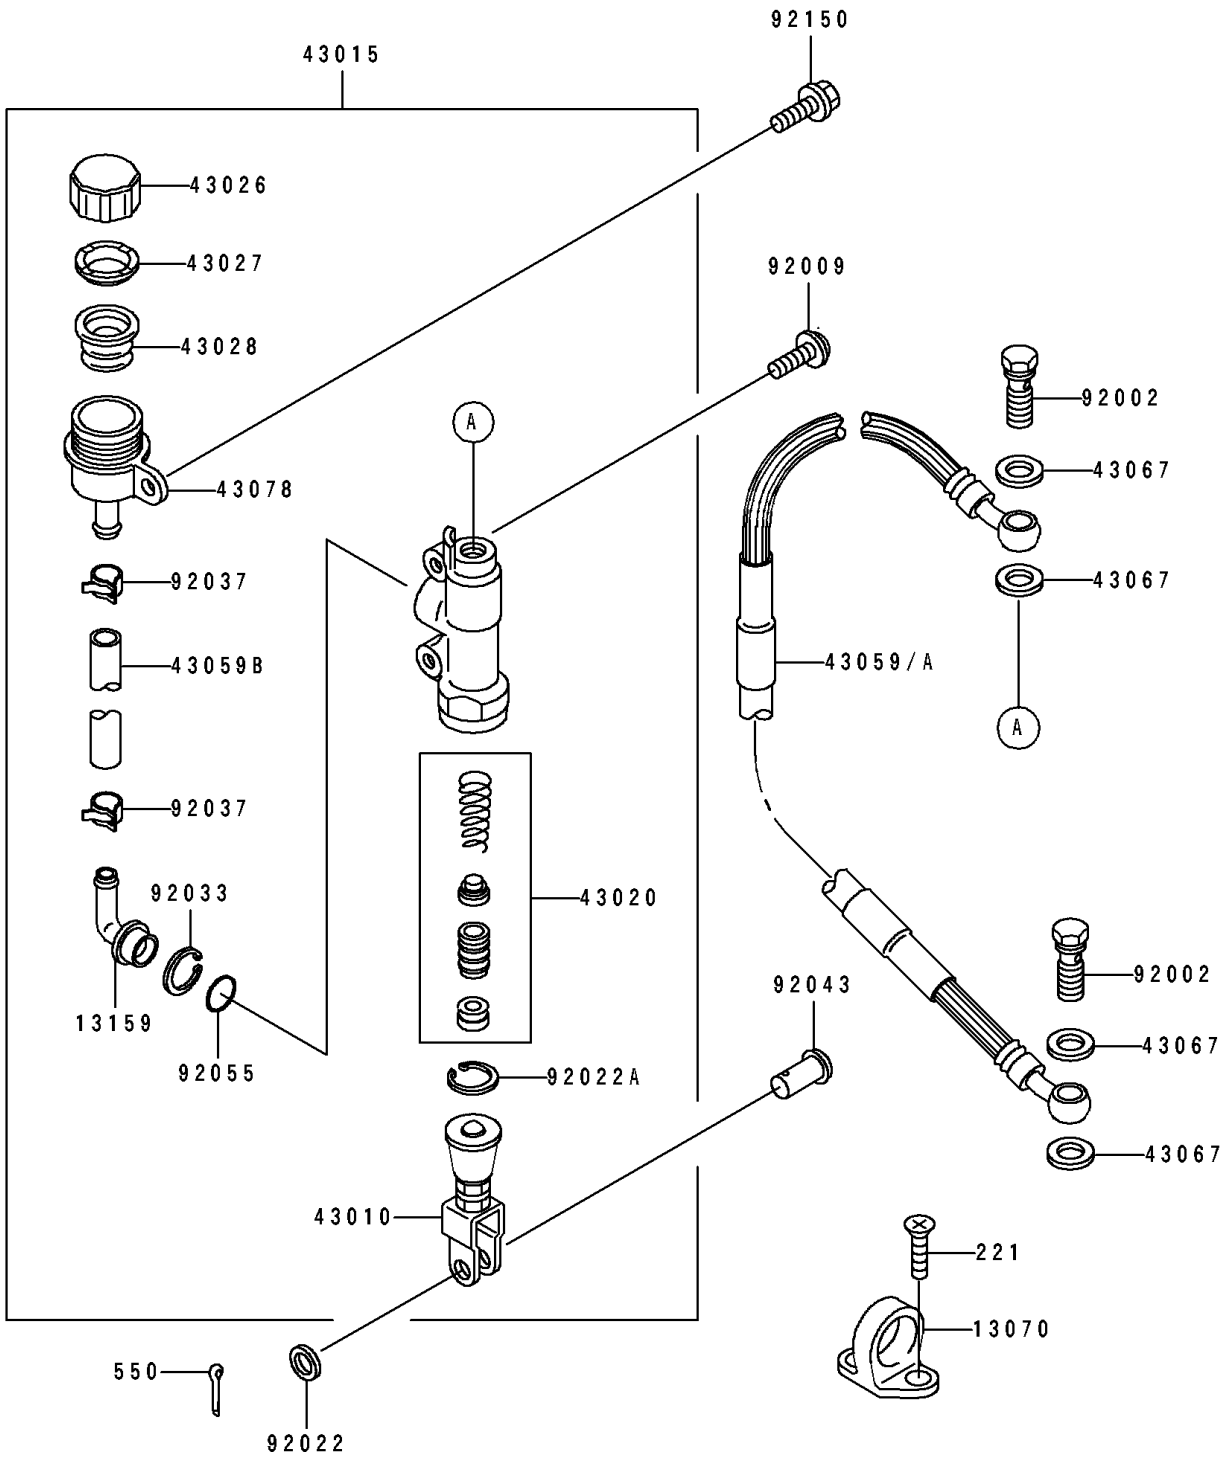

1995 KX80 PARTS DIAGRAM

Rear Master Cylinder

F2293

1995 KX80 PARTS LIST

Rear Master Cylinder

ITEM NAME	PART NUMBER	QUANTITY
GUIDE,HOSE (Ref # 13070)	13070-1144	2
CONNECTOR (Ref # 13159)	13159-1056	1
ROD-ASSY-BRAKE (Ref # 43010)	43010-1063	1
CYLINDER-ASSY-MASTER,RR (Ref # 43015)	43015-1446	1
PISTON-COMP-BRAKE (Ref # 43020)	43020-1094	1
CAP-BRAKE (Ref # 43026)	43026-1058	1
PLATE-DIAPHRAGM (Ref # 43027)	43027-1052	1
DIAPHRAGM (Ref # 43028)	43028-1060	1
HOSE-BRAKE,RR,L=540 (Ref # 43059)	43059-1654	1
HOSE-BRAKE,RR MASTER CYLINDER (Ref # 43059B)	43059-1670	1
WASHER,10.5X15X1.5 (Ref # 43067)	43067-001	4
RESERVOIR (Ref # 43078)	43078-1068	1
BOLT,OIL,L=23 (Ref # 92002)	92002-1888	2
SCREW,6X14,WHITE (Ref # 92009)	92009-1287	2
WASHER,8.5X13X1 (Ref # 92022)	92022-1028	1
WASHER,CIRCRIP (Ref # 92022A)	92022-1601	1
RING-SNAP,20.5MM (Ref # 92033)	92033-1186	1
CLAMP (Ref # 92037)	92037-1710	2
PIN,8MM (Ref # 92043)	92043-1303	1
RING-O,MASTER CYLINDER (Ref # 92055)	92055-1251	1
BOLT,6X14 (Ref # 92150)	92150-1340	1
SCREW-CSK-CROS,6X10 (Ref # 221)	221B0610	4
PIN-COTTER,2.0X15 (Ref # 550)	550D2015	1