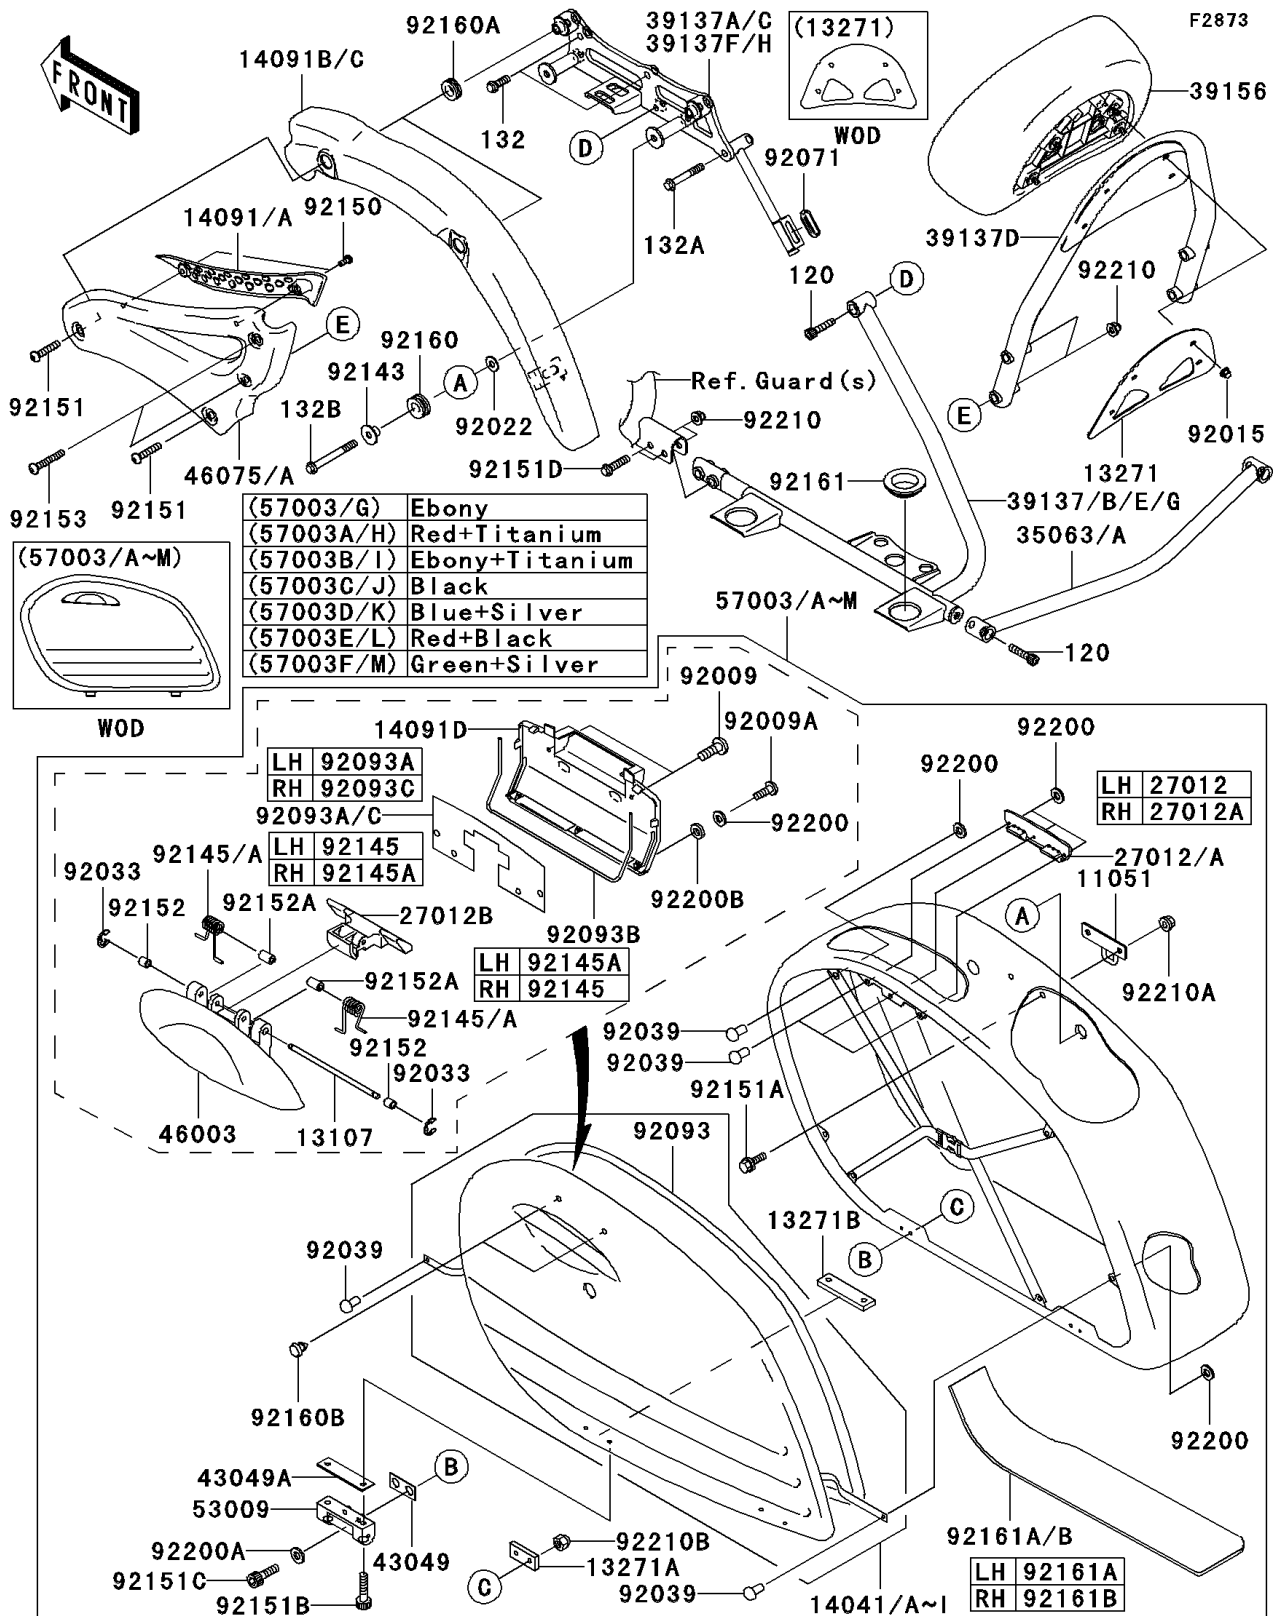

2008 Vulcan® 1600 Nomad™ PARTS DIAGRAM

Saddlebags