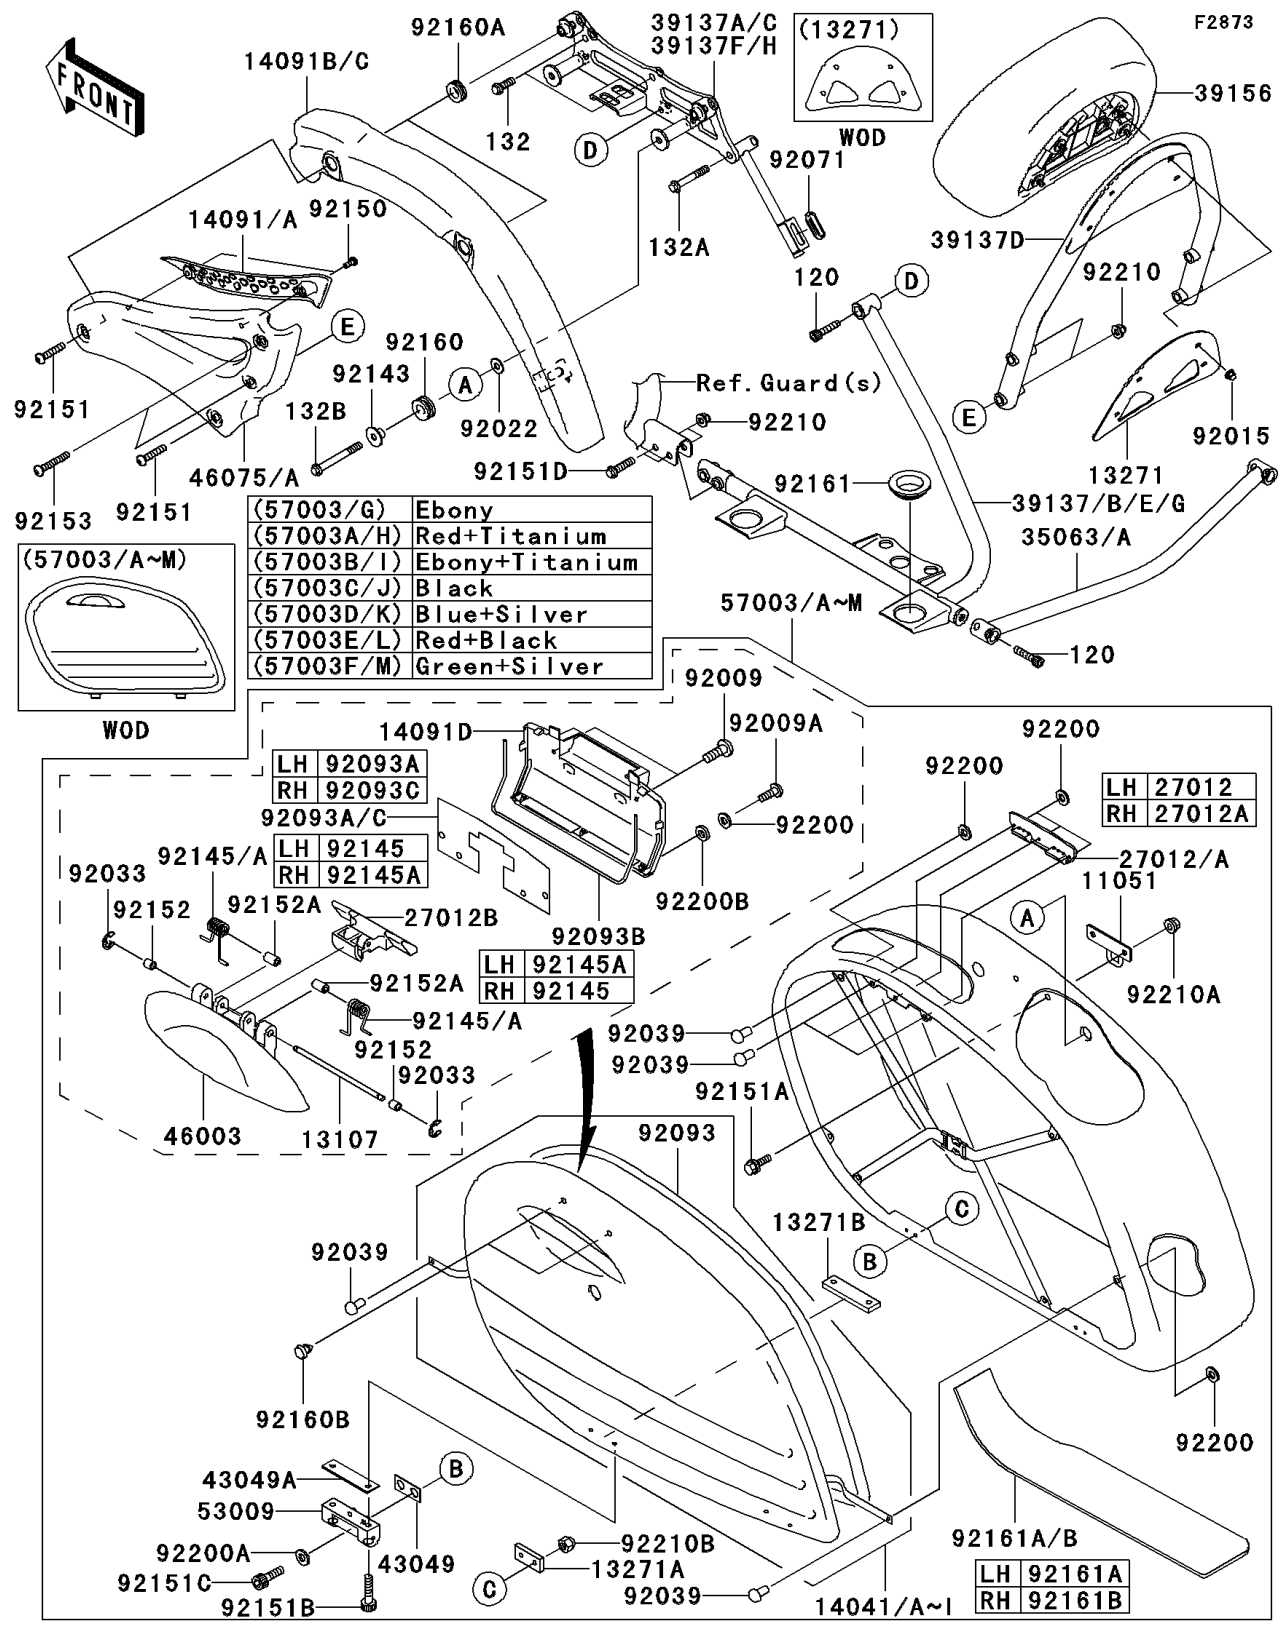

2008 Vulcan® 1600 Nomad™ PARTS DIAGRAM

Saddlebags