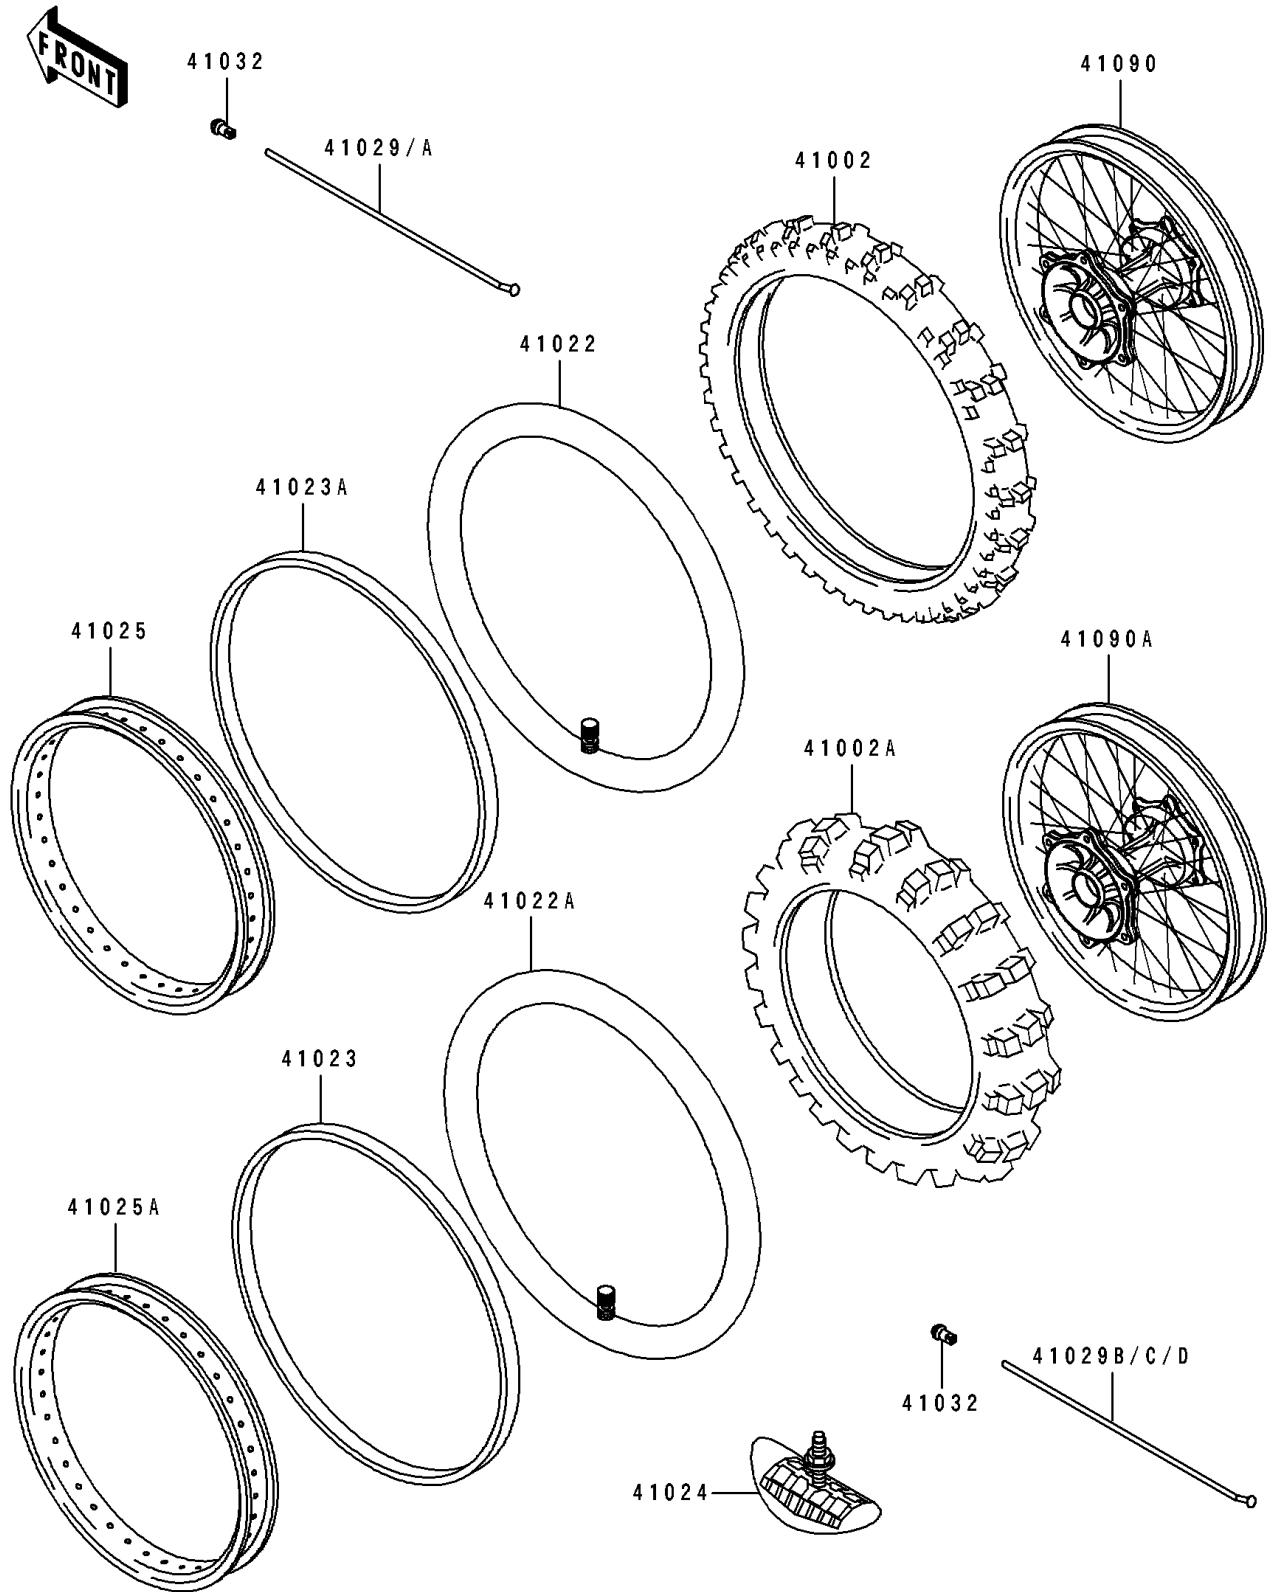

# 1995 KX80 PARTS DIAGRAM

Wheels/Tires(KX80-R4/R5)

F2210

# 1995 KX80 PARTS LIST

Wheels/Tires(KX80-R4/R5)

ITEM NAME	PART NUMBER	QUANTITY
TIRE,FR,70/100-17 40M,K490(D) (Ref # 41002)	41002-1574	1
TIRE,RR,90/100-14 49M,K695(D) (Ref # 41002A)	41002-1787	1
TUBE-TIRE,70/100-17(D) (Ref # 41022)	41022-1124	1
TUBE-TIRE,90/100-14(D) (Ref # 41022A)	41022-1125	1
BAND-RIM,80/100-14(D) (Ref # 41023)	41023-1068	1
BAND-RIM,100/90-17(D) (Ref # 41023A)	41023-1082	1
STOPPER-RIM,1.60-M(DUNLOP) (Ref # 41024)	41024-010	1
RIM,FR,1.40X17EN6J (Ref # 41025)	41025-1184	1
RIM,RR,1.60X14EN6J (Ref # 41025A)	41025-1185	1
SPOKE-INNER,FR,188MMX166D (Ref # 41029)	41029-1113	14
SPOKE-INNER,FR,184MMX166D (Ref # 41029A)	41029-1114	14
SPOKE-INNER,RR,RH,156MMX168D (Ref # 41029B)	41029-1176	7
SPOKE-INNER,RR,RH,153MMX168D (Ref # 41029C)	41029-1177	7
SPOKE-INNER,RR,LH,158MMX172D (Ref # 41029D)	41029-1187	14
NIPPLE-SPOKE (Ref # 41032)	41032-1057	56
WHEEL-SUB ASSY,FR (Ref # 41090)	41090-1058	1
WHEEL-SUB ASSY,RR (Ref # 41090A)	41090-1077	1