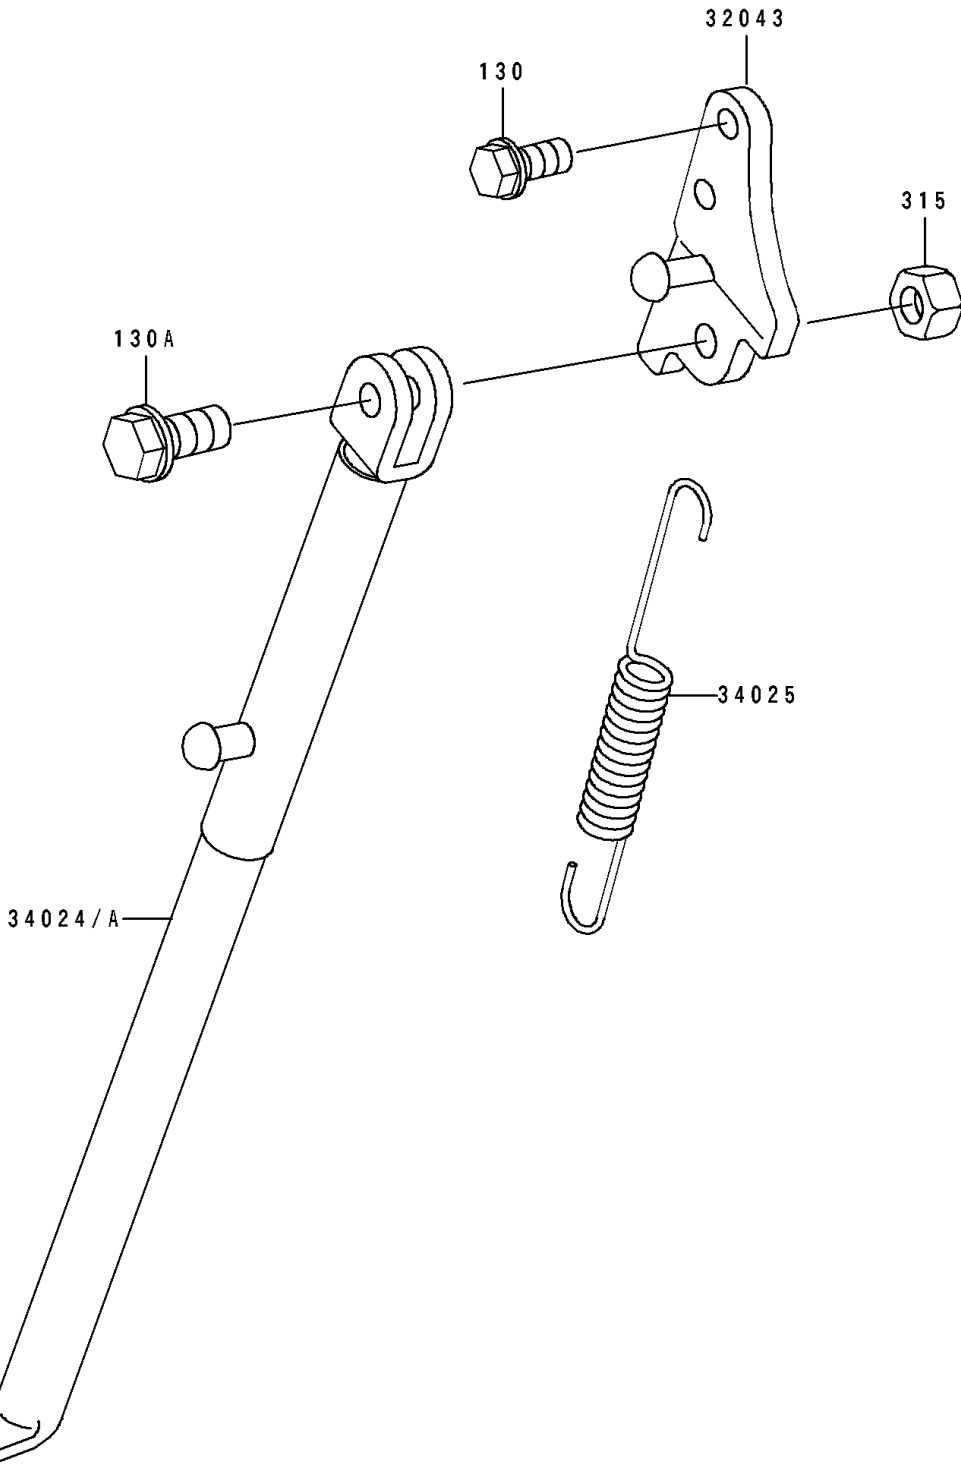

1995 KX80 PARTS DIAGRAM

Stand(s)

F2190

1995 KX80 PARTS LIST

Stand(s)

ITEM NAME	PART NUMBER	QUANTITY
BRACKET-STAND,SIDE,SILVER (Ref # 32043)	32043-1318-CE	1
STAND-SIDE,SILVER NO.25 (Ref # 34024)	34024-1241-CE	1
SPRING,STAND (Ref # 34025)	34025-005	1
BOLT-FLANGED,8X12 (Ref # 130)	130G0812	2
BOLT-FLANGED,10X30 (Ref # 130A)	130V1030	1
NUT-HEX-FINE,10MM,BLACK (Ref # 315)	315C1000	1