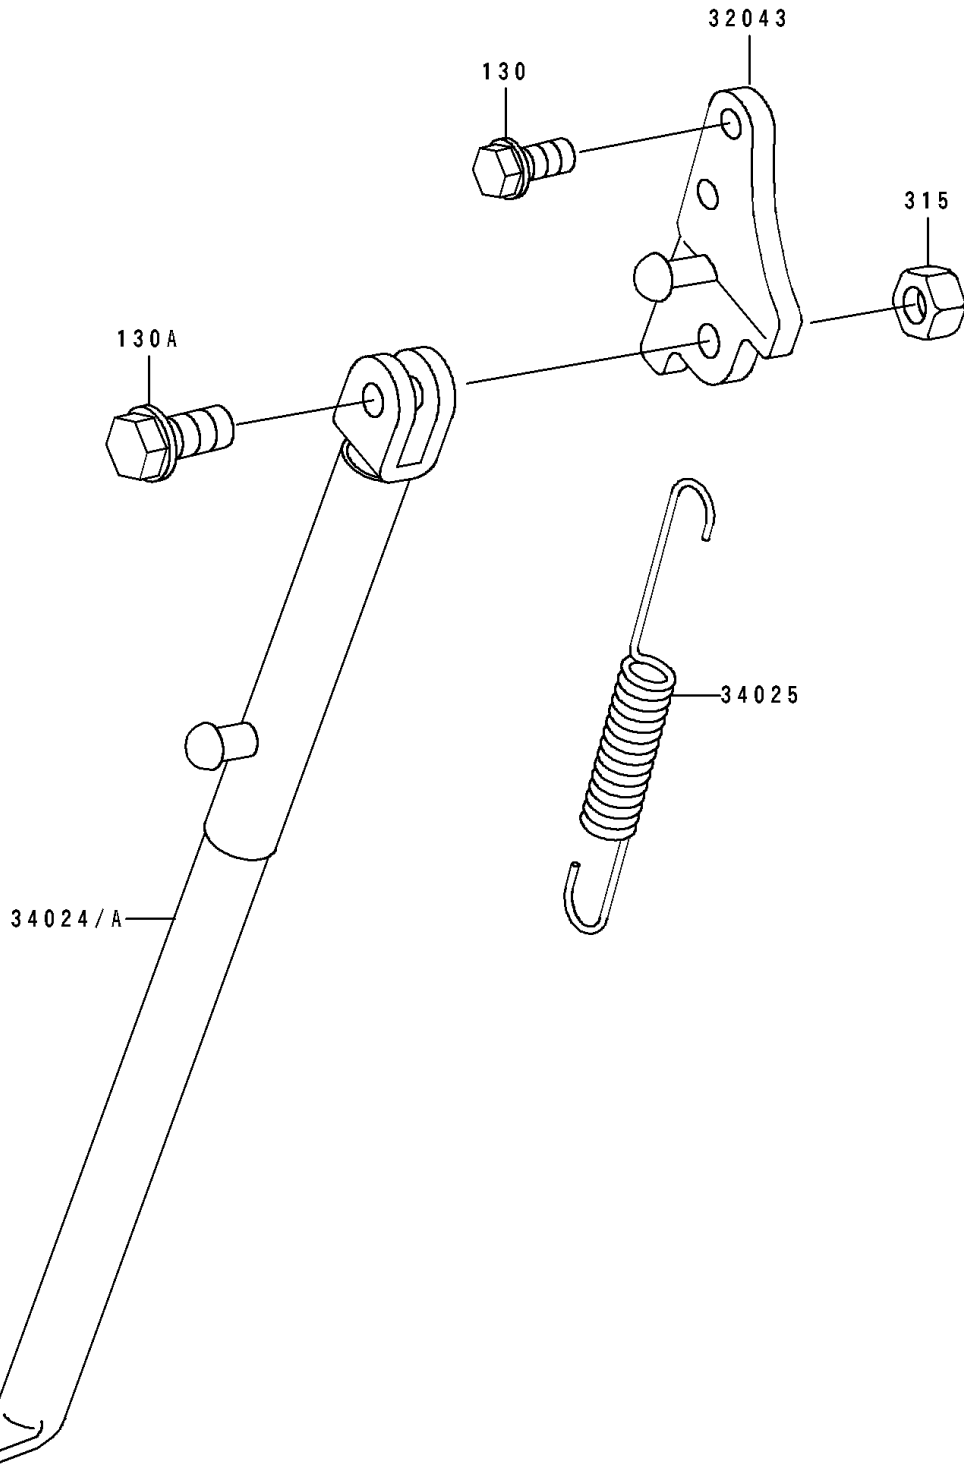

1994 KX80 PARTS DIAGRAM

Stand(s)

F2190

1994 KX80 PARTS LIST

Stand(s)

ITEM NAME	PART NUMBER	QUANTITY
BRACKET-STAND,SIDE,SILVER (Ref # 32043)	32043-1318-CE	1
STAND-SIDE,SILVER NO.25 (Ref # 34024)	34024-1241-CE	1
SPRING,STAND (Ref # 34025)	34025-005	1
BOLT-FLANGED,8X12 (Ref # 130)	130G0812	2
BOLT-FLANGED,10X30 (Ref # 130A)	130V1030	1
NUT-HEX-FINE,10MM,BLACK (Ref # 315)	315C1000	1