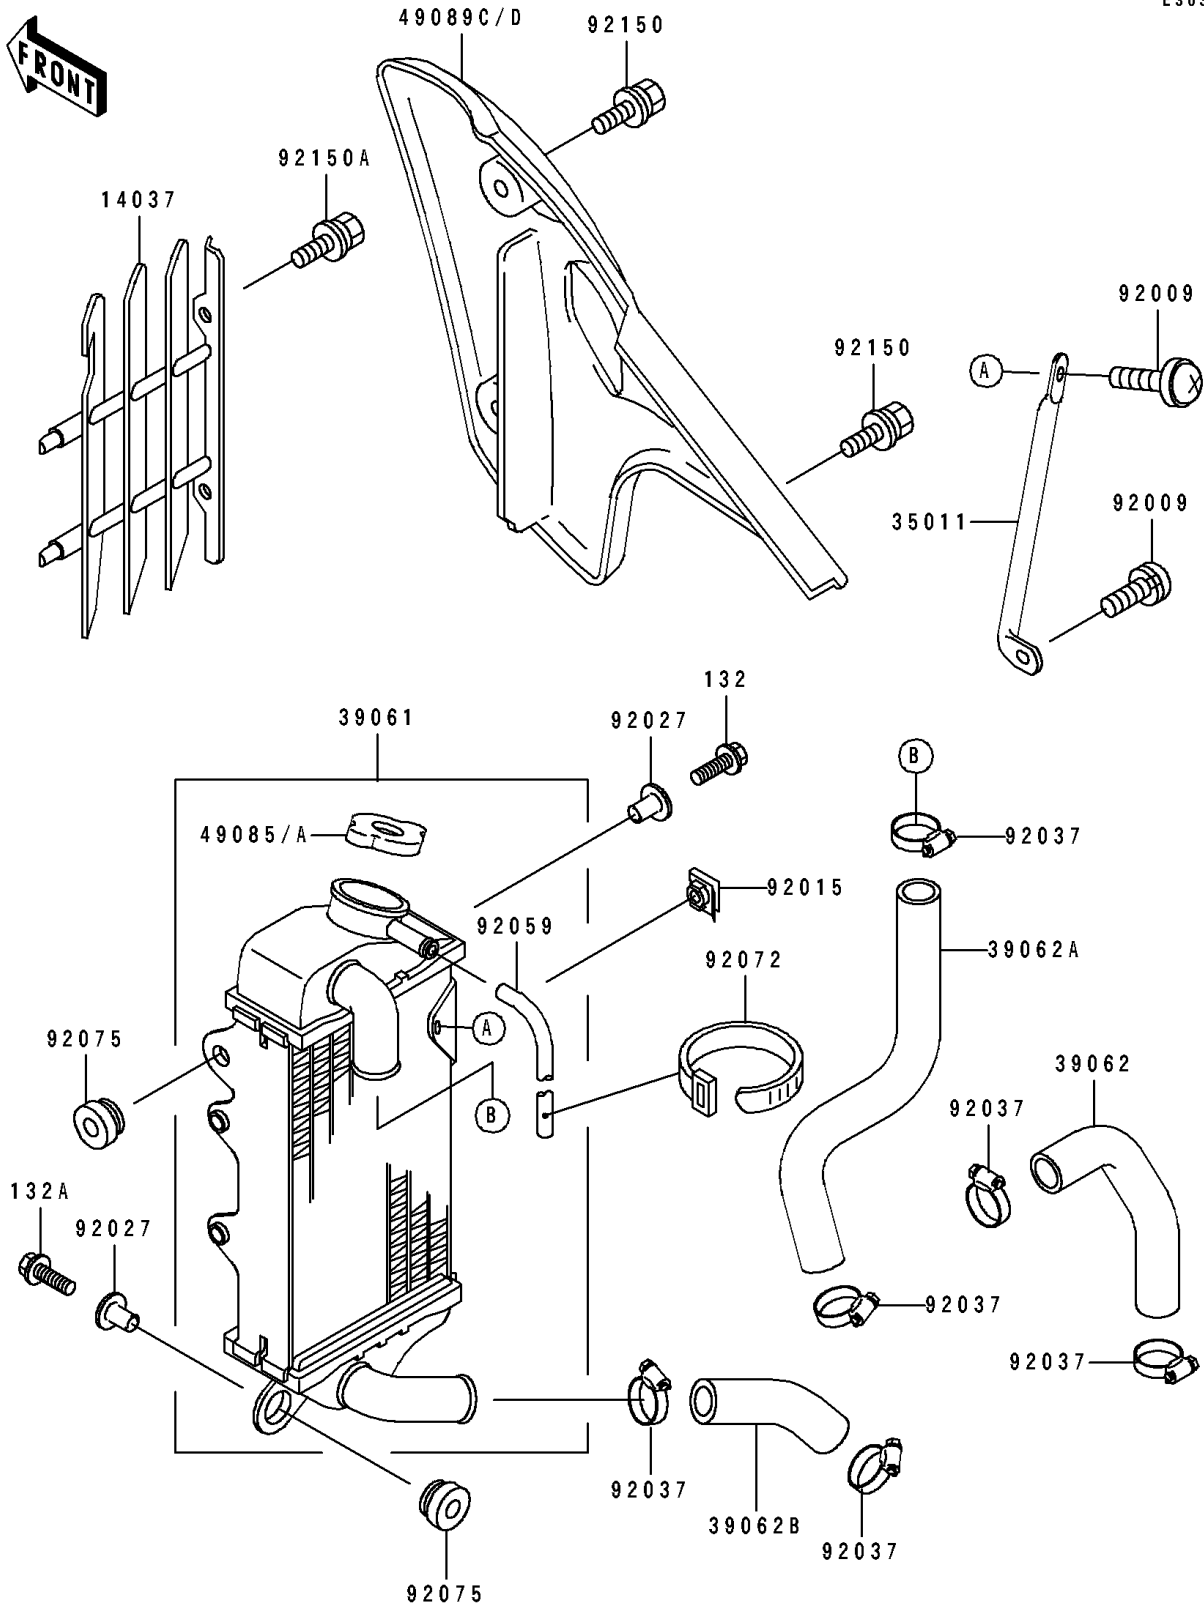

1995 KX80 PARTS DIAGRAM

Radiator

E3032

1995 KX80 PARTS LIST

Radiator

ITEM NAME	PART NUMBER	QUANTITY
SCREEN,RADIATOR,L.GRREN (Ref # 14037)	14037-1113-6W	1
STAY,RADIATOR (Ref # 35011)	35011-1548	1
RADIATOR-ASSY (Ref # 39061)	39061-1183	1
HOSE-COOLING,PUMP-CYLINDER (Ref # 39062)	39062-1134	1
HOSE-COOLING,HEAD-RADIATOR (Ref # 39062A)	39062-1425	1
HOSE-COOLING,RADIATOR-PUMP (Ref # 39062B)	39062-1426	1
CAP-ASSY-PRESSURE,P=1.6 (Ref # 49085)	49085-1059	1
CAP-ASSY-PRESSURE (Ref # 49085A)	49085-1066	1
SHROUD-ENGINE,L.GREEN (Ref # 49089D)	49089-5231-6W	1
SCREW,6X10 (Ref # 92009)	92009-1661	2
NUT (Ref # 92015)	92015-1487	2
COLLAR (Ref # 92027)	92027-1183	2
CLAMP,COOLING HOSE (Ref # 92037)	92037-1589	6
TUBE,5X9X600 (Ref # 92059)	92059-1259	1
BAND,L=186 (Ref # 92072)	92072-056	1
DAMPER (Ref # 92075)	92075-1352	2
BOLT,6X14 (Ref # 92150)	92150-1340	3
BOLT,6X12 (Ref # 92150A)	92150-1435	1
BOLT-FLANGED-SMALL (Ref # 132)	132G0620	1
BOLT-FLANGED-SMALL (Ref # 132A)	132G0625	1