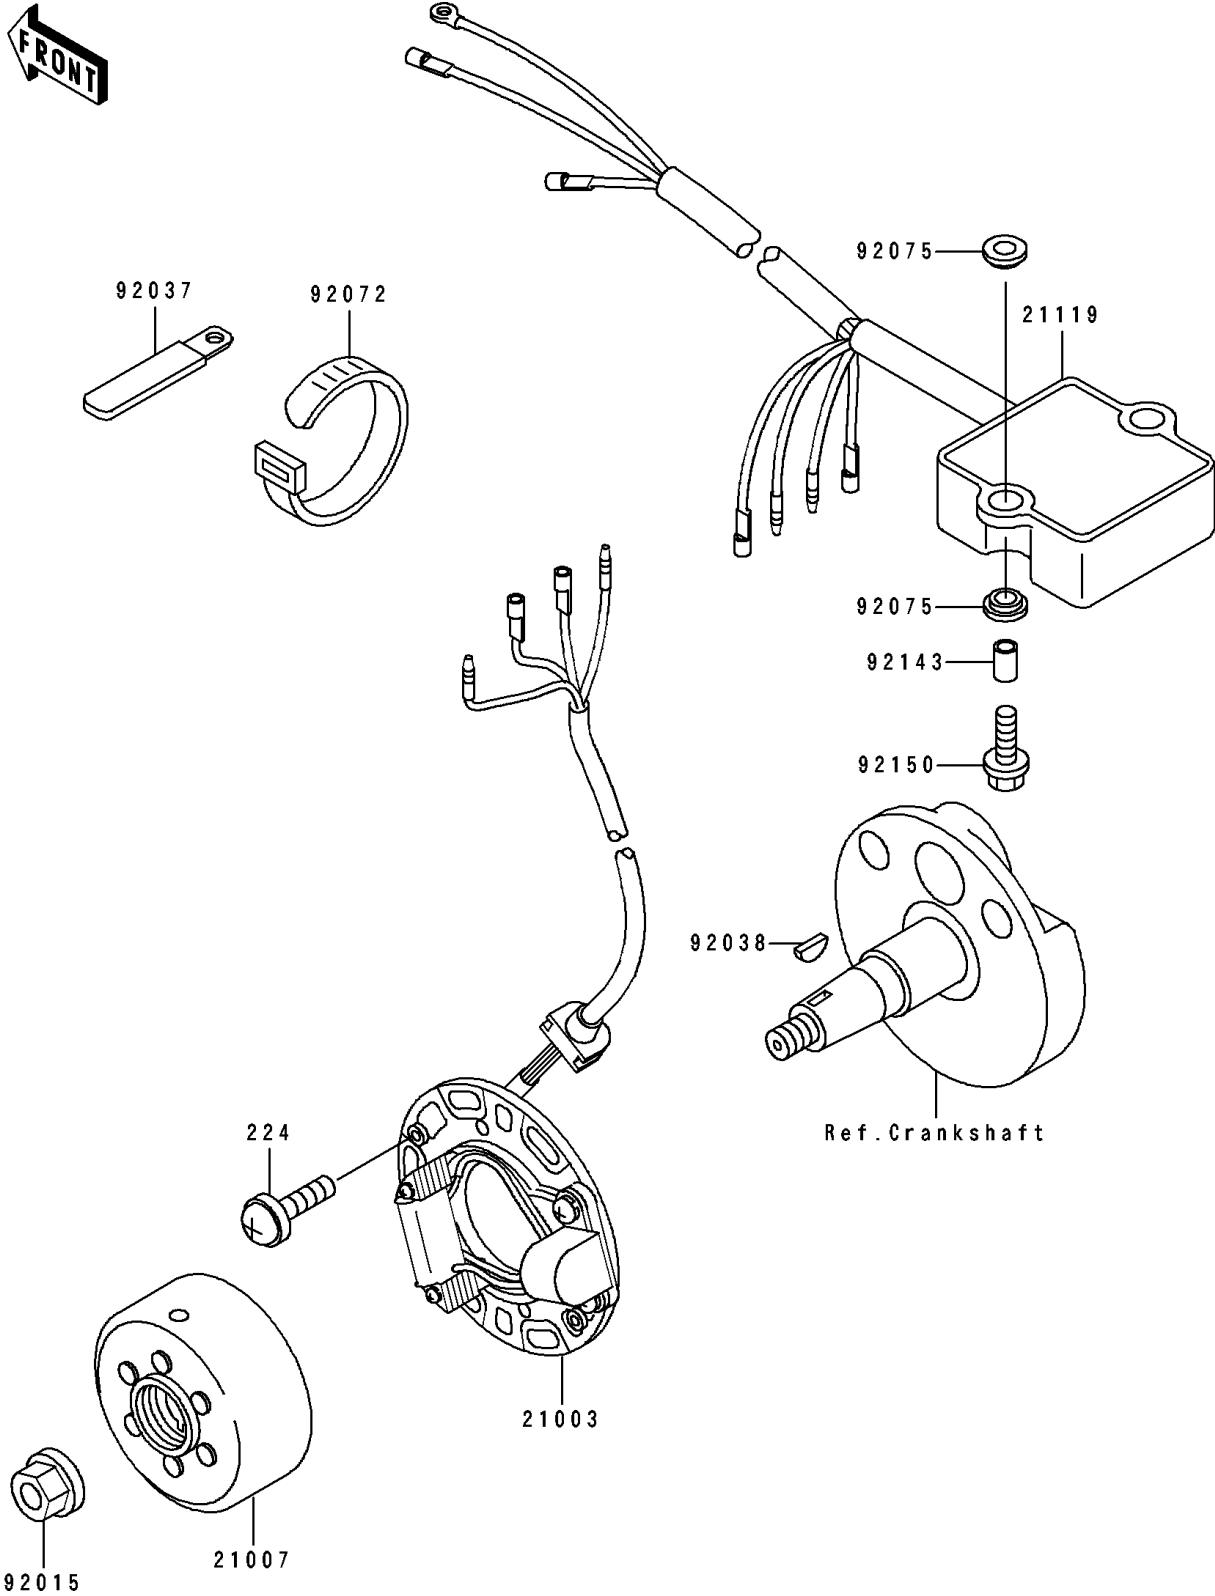

# 1995 KX80 PARTS DIAGRAM

Generator

E1810

# 1995 KX80 PARTS LIST

## Generator

ITEM NAME	PART NUMBER	QUANTITY
STATOR (Ref # 21003)	21003-1261	1
ROTOR,MAGNETO (Ref # 21007)	21007-1239	1
IGNITER (Ref # 21119)	21119-1414	1
NUT,FLANGED,10MM (Ref # 92015)	92015-077	1
CLAMP,WIRING HARNESS (Ref # 92037)	92037-1069	1
KEY,WOODRUFF (Ref # 92038)	92038-001	1
BAND,L=123 (Ref # 92072)	92072-030	1
DAMPER,8MM (Ref # 92075)	92075-1138	4
COLLAR,6X8.5X13 (Ref # 92143)	92143-3715	2
BOLT,FLANGED,6X25 (Ref # 92150)	92150-1507	2
SCREW-PAN-WP-CROS (Ref # 224)	224B0614	2