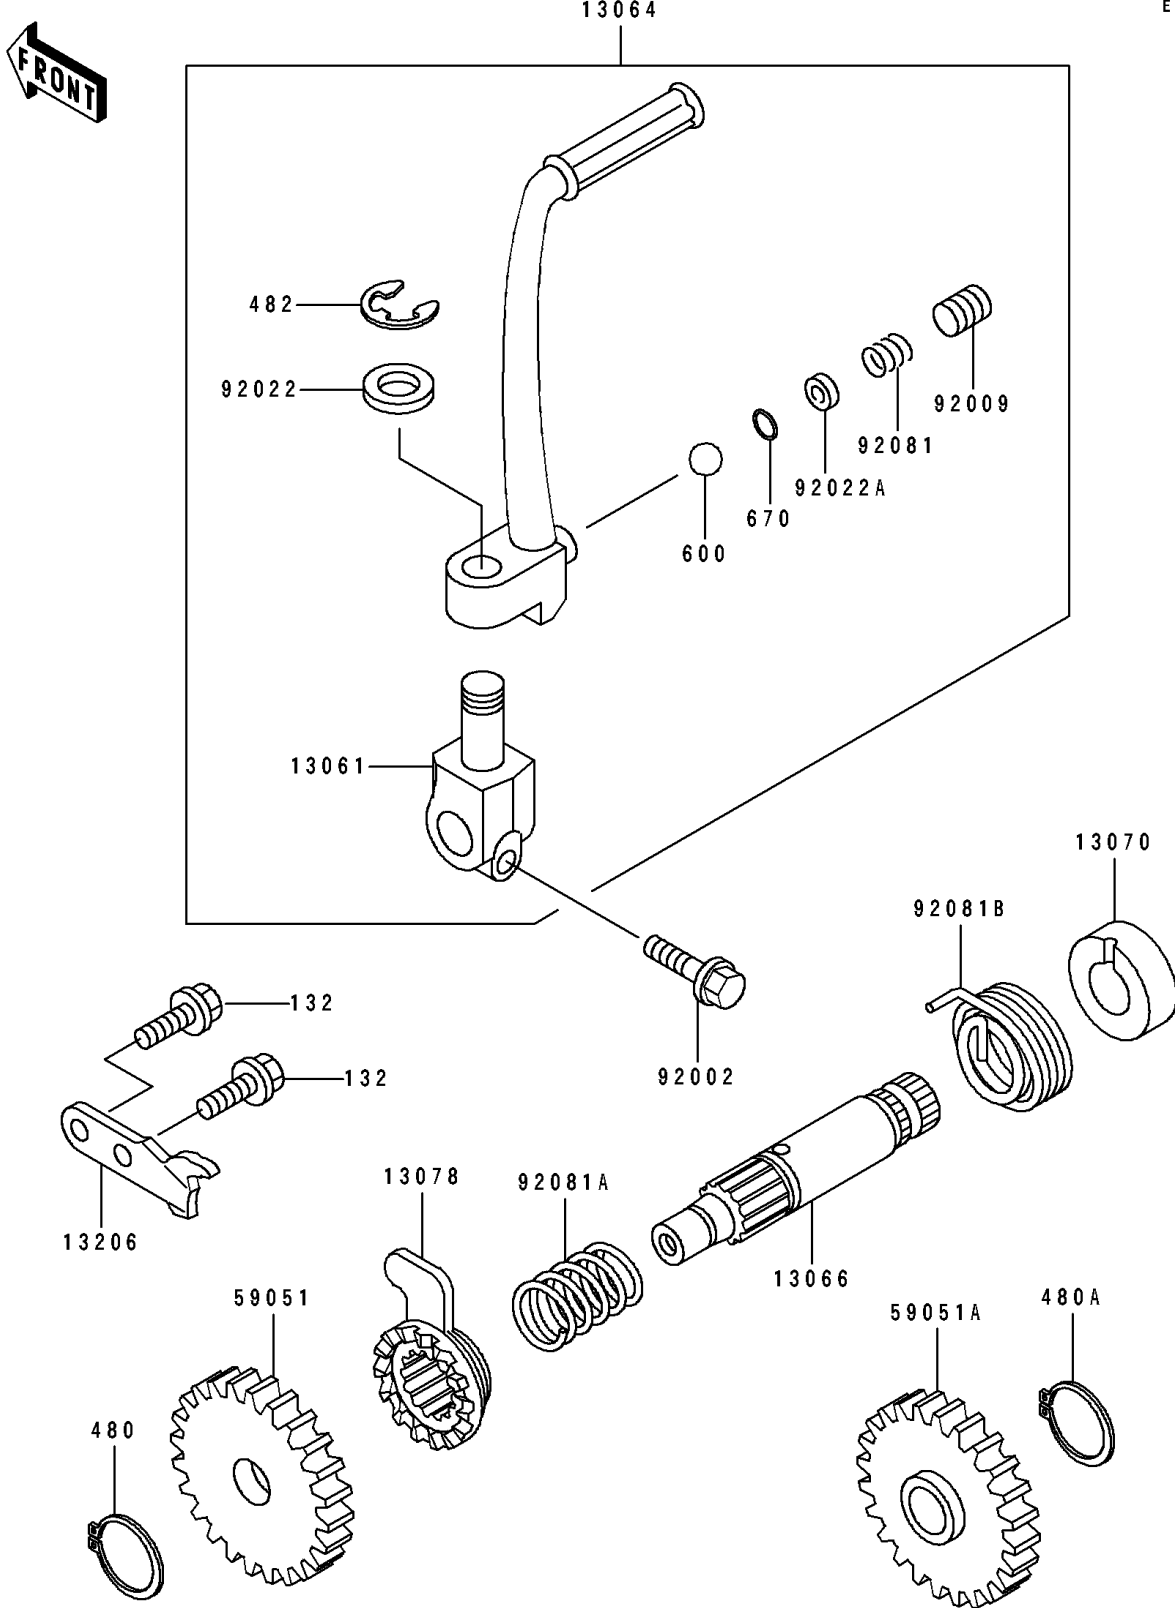

1995 KX80 PARTS DIAGRAM

Kickstarter Mechanism

E1340

1995 KX80 PARTS LIST

Kickstarter Mechanism

ITEM NAME	PART NUMBER	QUANTITY
BOSS,KICK LEVER (Ref # 13061)	13061-1301	1
LEVER-ASSY-KICK,PEDAL (Ref # 13064)	13064-1154	1
SHAFT-KICK (Ref # 13066)	13066-1077	1
GUIDE,KICK SPRING (Ref # 13070)	13070-1137	1
RATCHET (Ref # 13078)	13078-1004	1
GUIDE-KICK (Ref # 13206)	13206-1055	1
GEAR-SPUR (Ref # 59051)	59051-1026	1
GEAR-SPUR,31T,KICK (Ref # 59051A)	59051-1147	1
BOLT,6X20 (Ref # 92002)	92002-1237	1
SCREW,SOCKET,8X8 (Ref # 92009)	92009-1312	1
WASHER,12.2X20X1.6 (Ref # 92022)	92022-1236	1
WASHER (Ref # 92022A)	92022-1481	1
SPRING,KICK PEDAL (Ref # 92081)	92081-020	1
SPRING,RATCHET (Ref # 92081A)	92081-122	1
SPRING,KICKSTARTER (Ref # 92081B)	92081-1907	1
BOLT-FLANGED-SMALL (Ref # 132)	132G0616	2
CIRCLIP-TYPE-C,12MM (Ref # 480)	480J1200	1
CIRCLIP-TYPE-C,15MM (Ref # 480A)	480J1500	1
CIRCLIP-TYPE-E,8MM (Ref # 482)	482K8000	1
BALL-STEEL,1/4" (Ref # 600)	600A0800	1
O RING,4MM (Ref # 670)	670B1504	1