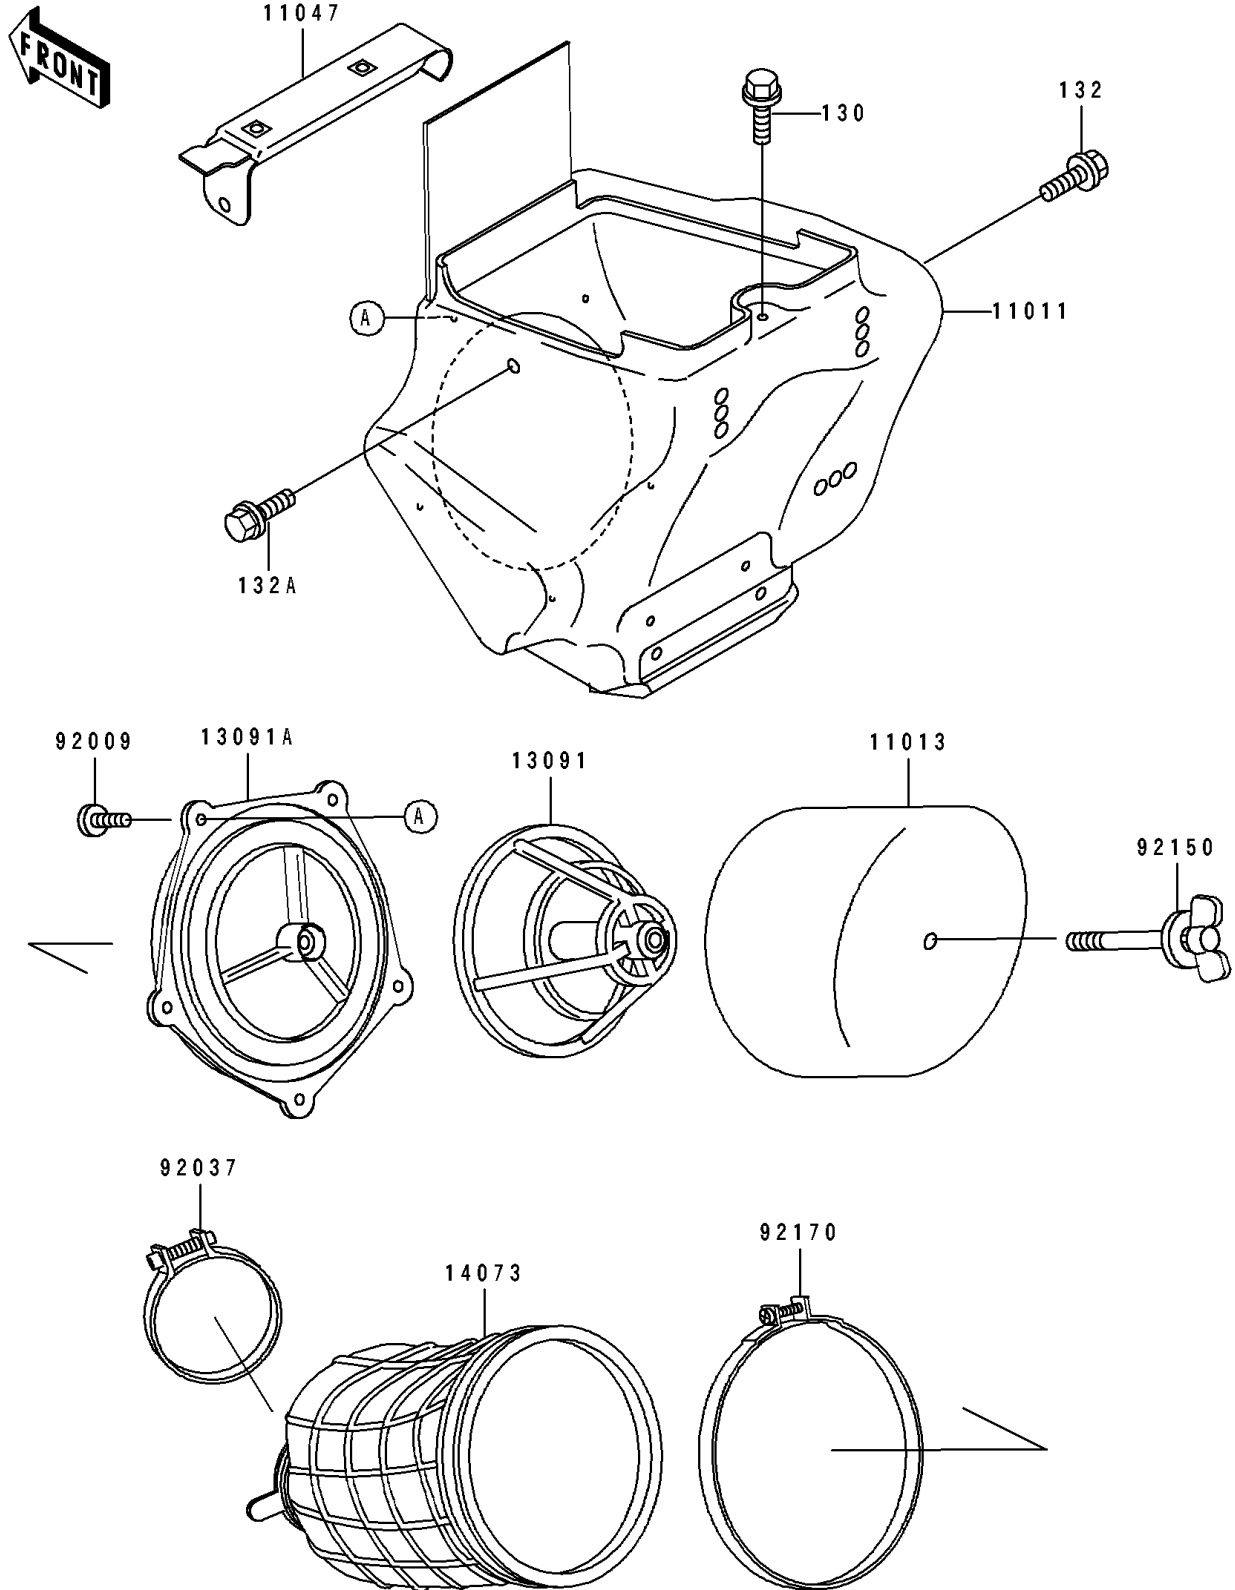

# 1995 KX80 PARTS DIAGRAM

Air Cleaner

E1130

## 1995 KX80 PARTS LIST

### Air Cleaner

ITEM NAME	PART NUMBER	QUANTITY
CASE-AIR FILTER (Ref # 11011)	11011-1426	1
ELEMENT-AIR FILTER (Ref # 11013)	11013-1201	1
BRACKET,IGNITER (Ref # 11047)	11047-1361	1
HOLDER,ELEMENT (Ref # 13091)	13091-1696	1
HOLDER (Ref # 13091A)	13091-1697	1
DUCT,AIR FILTER (Ref # 14073)	14073-1448	1
SCREW,TAPPING,5X14 (Ref # 92009)	92009-1197	5
CLAMP,55MM (Ref # 92037)	92037-1486	1
BOLT,WING (Ref # 92150)	92150-1565	1
CLAMP,126MM (Ref # 92170)	92170-1194	1
BOLT-FLANGED (Ref # 130)	130G0608	1
BOLT-FLANGED-SMALL (Ref # 132)	132G0614	1
BOLT-FLANGED-SMALL (Ref # 132A)	132G0620	1