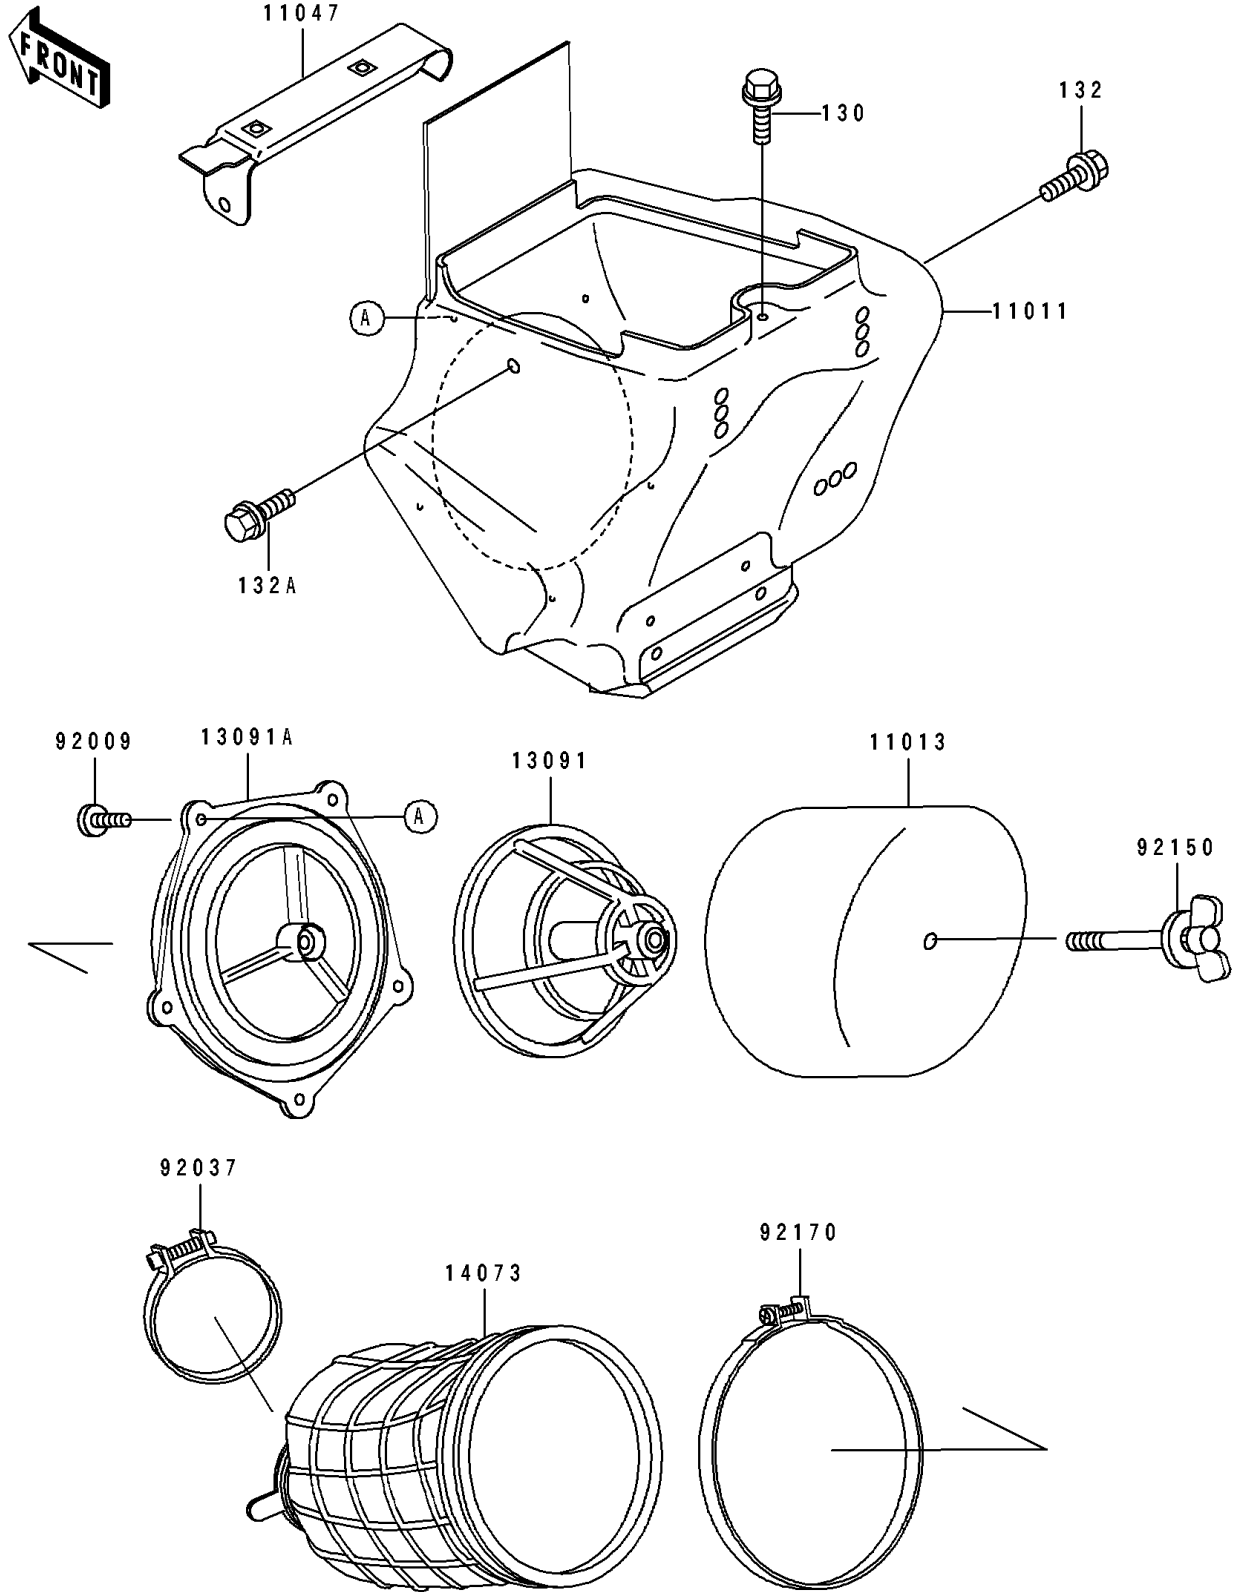

1995 KX80 PARTS DIAGRAM

Air Cleaner

E1130

1995 KX80 PARTS LIST

Air Cleaner

ITEM NAME	PART NUMBER	QUANTITY
CASE-AIR FILTER (Ref # 11011)	11011-1426	1
ELEMENT-AIR FILTER (Ref # 11013)	11013-1201	1
BRACKET,IGNITER (Ref # 11047)	11047-1361	1
HOLDER,ELEMENT (Ref # 13091)	13091-1696	1
HOLDER (Ref # 13091A)	13091-1697	1
DUCT,AIR FILTER (Ref # 14073)	14073-1448	1
SCREW,TAPPING,5X14 (Ref # 92009)	92009-1197	5
CLAMP,55MM (Ref # 92037)	92037-1486	1
BOLT,WING (Ref # 92150)	92150-1565	1
CLAMP,126MM (Ref # 92170)	92170-1194	1
BOLT-FLANGED (Ref # 130)	130G0608	1
BOLT-FLANGED-SMALL (Ref # 132)	132G0614	1
BOLT-FLANGED-SMALL (Ref # 132A)	132G0620	1