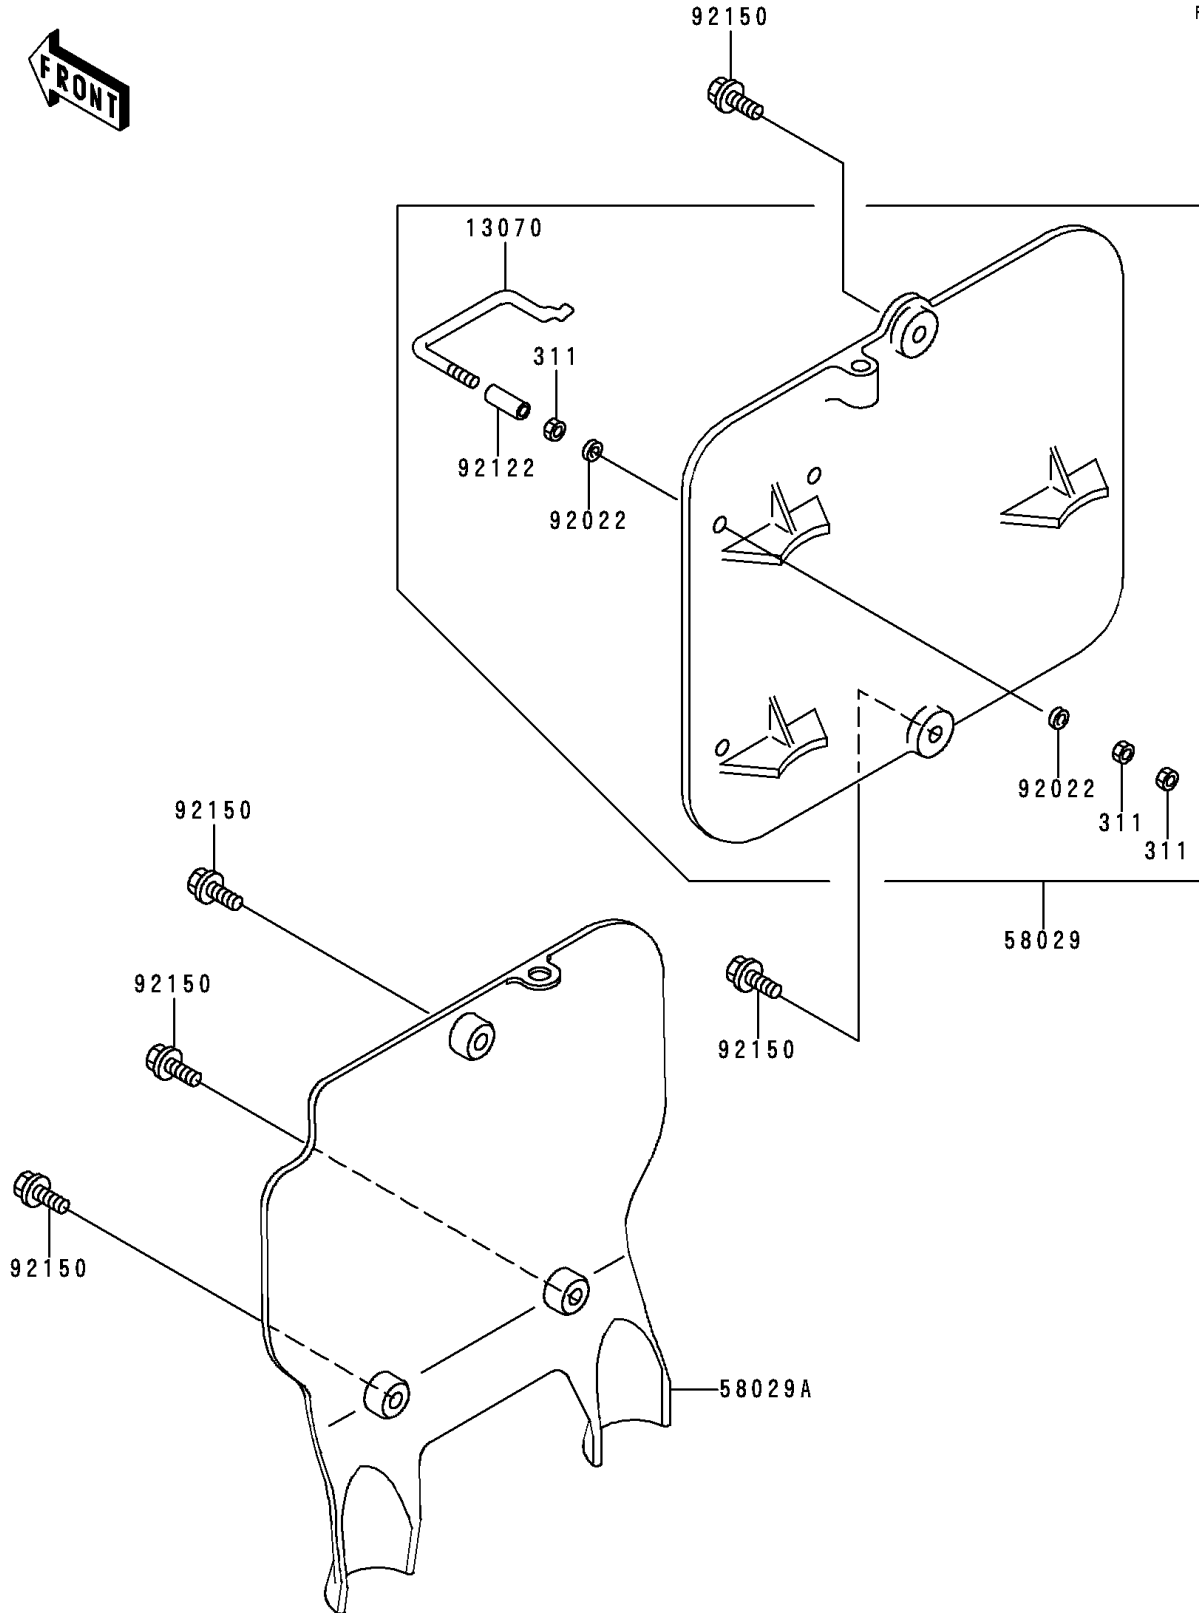

# 1992 Big Wheel PARTS DIAGRAM

Accessory

F2910

# 1992 Big Wheel PARTS LIST

## Accessory

ITEM NAME	PART NUMBER	QUANTITY
PLATE-NUMBER,P.WHITE (Ref # 58029A)	58029-1077-6F	1
BOLT,6X14 (Ref # 92150)	92150-1340	3