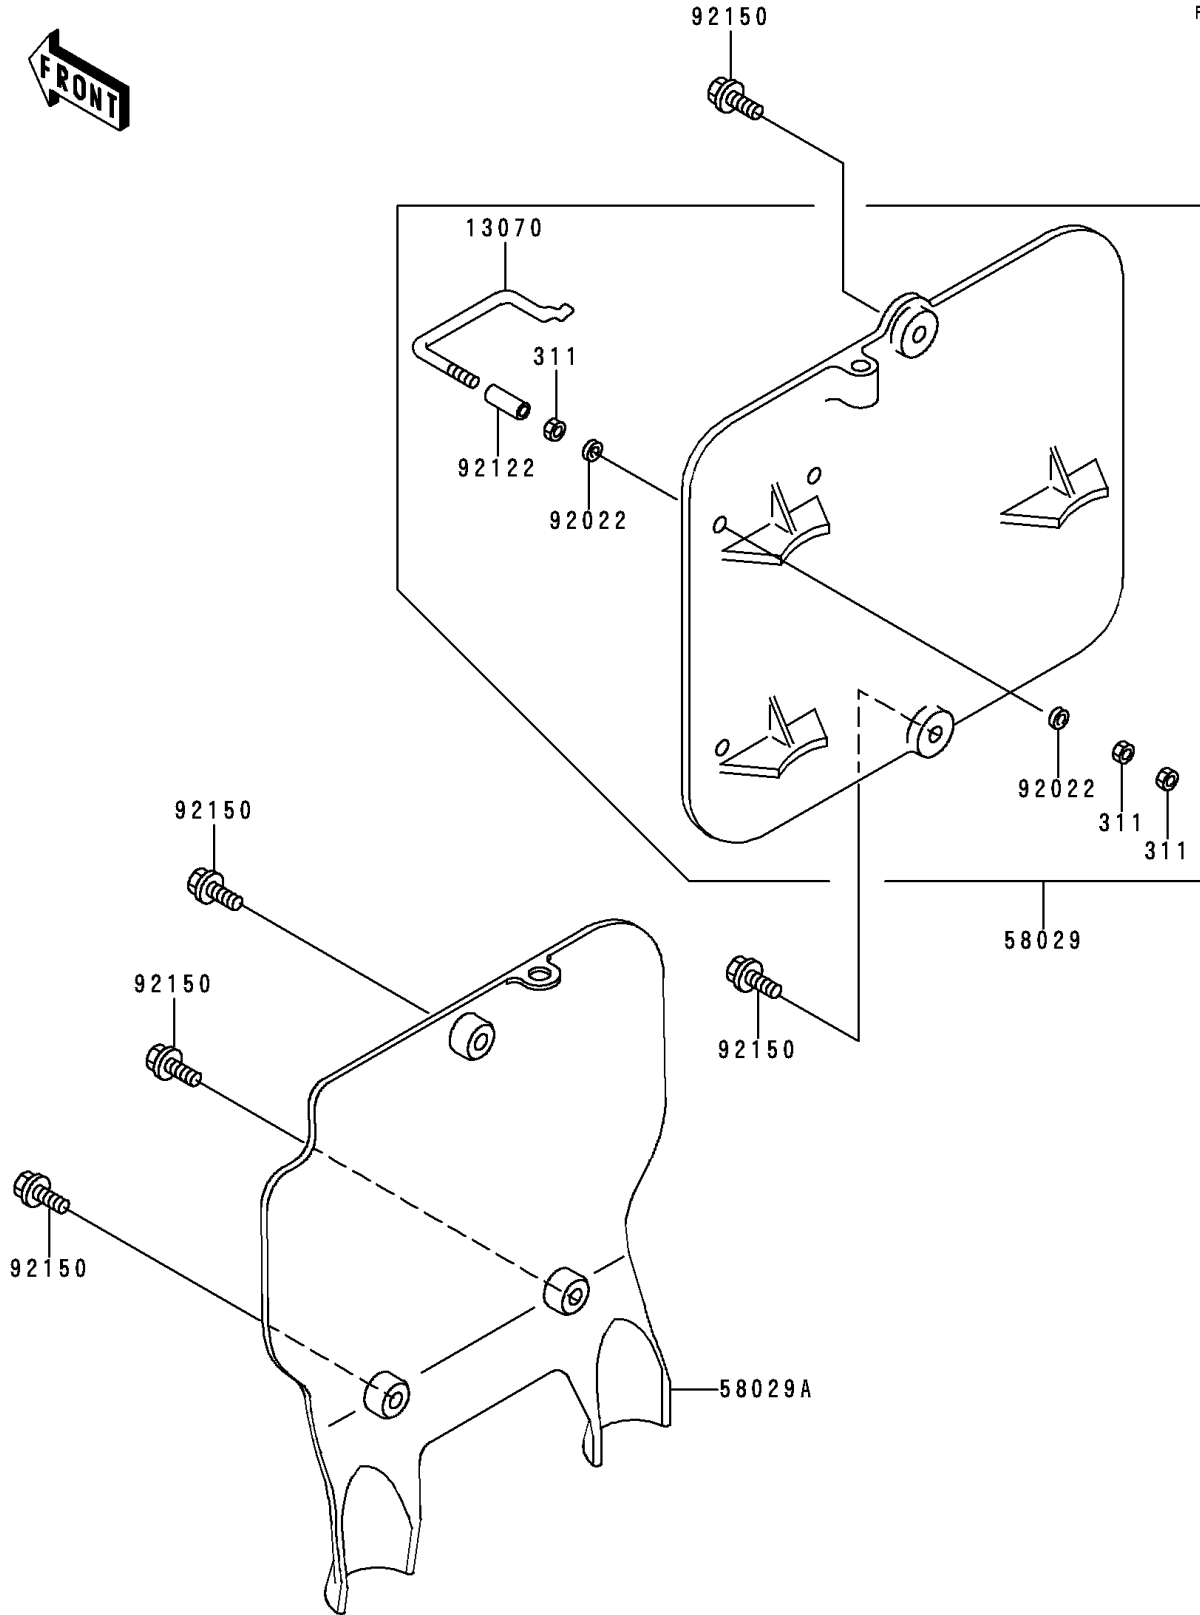

1992 Big Wheel PARTS DIAGRAM

Accessory

F2910

1992 Big Wheel PARTS LIST

Accessory

ITEM NAME	PART NUMBER	QUANTITY
PLATE-NUMBER,P.WHITE (Ref # 58029A)	58029-1077-6F	1
BOLT,6X14 (Ref # 92150)	92150-1340	3