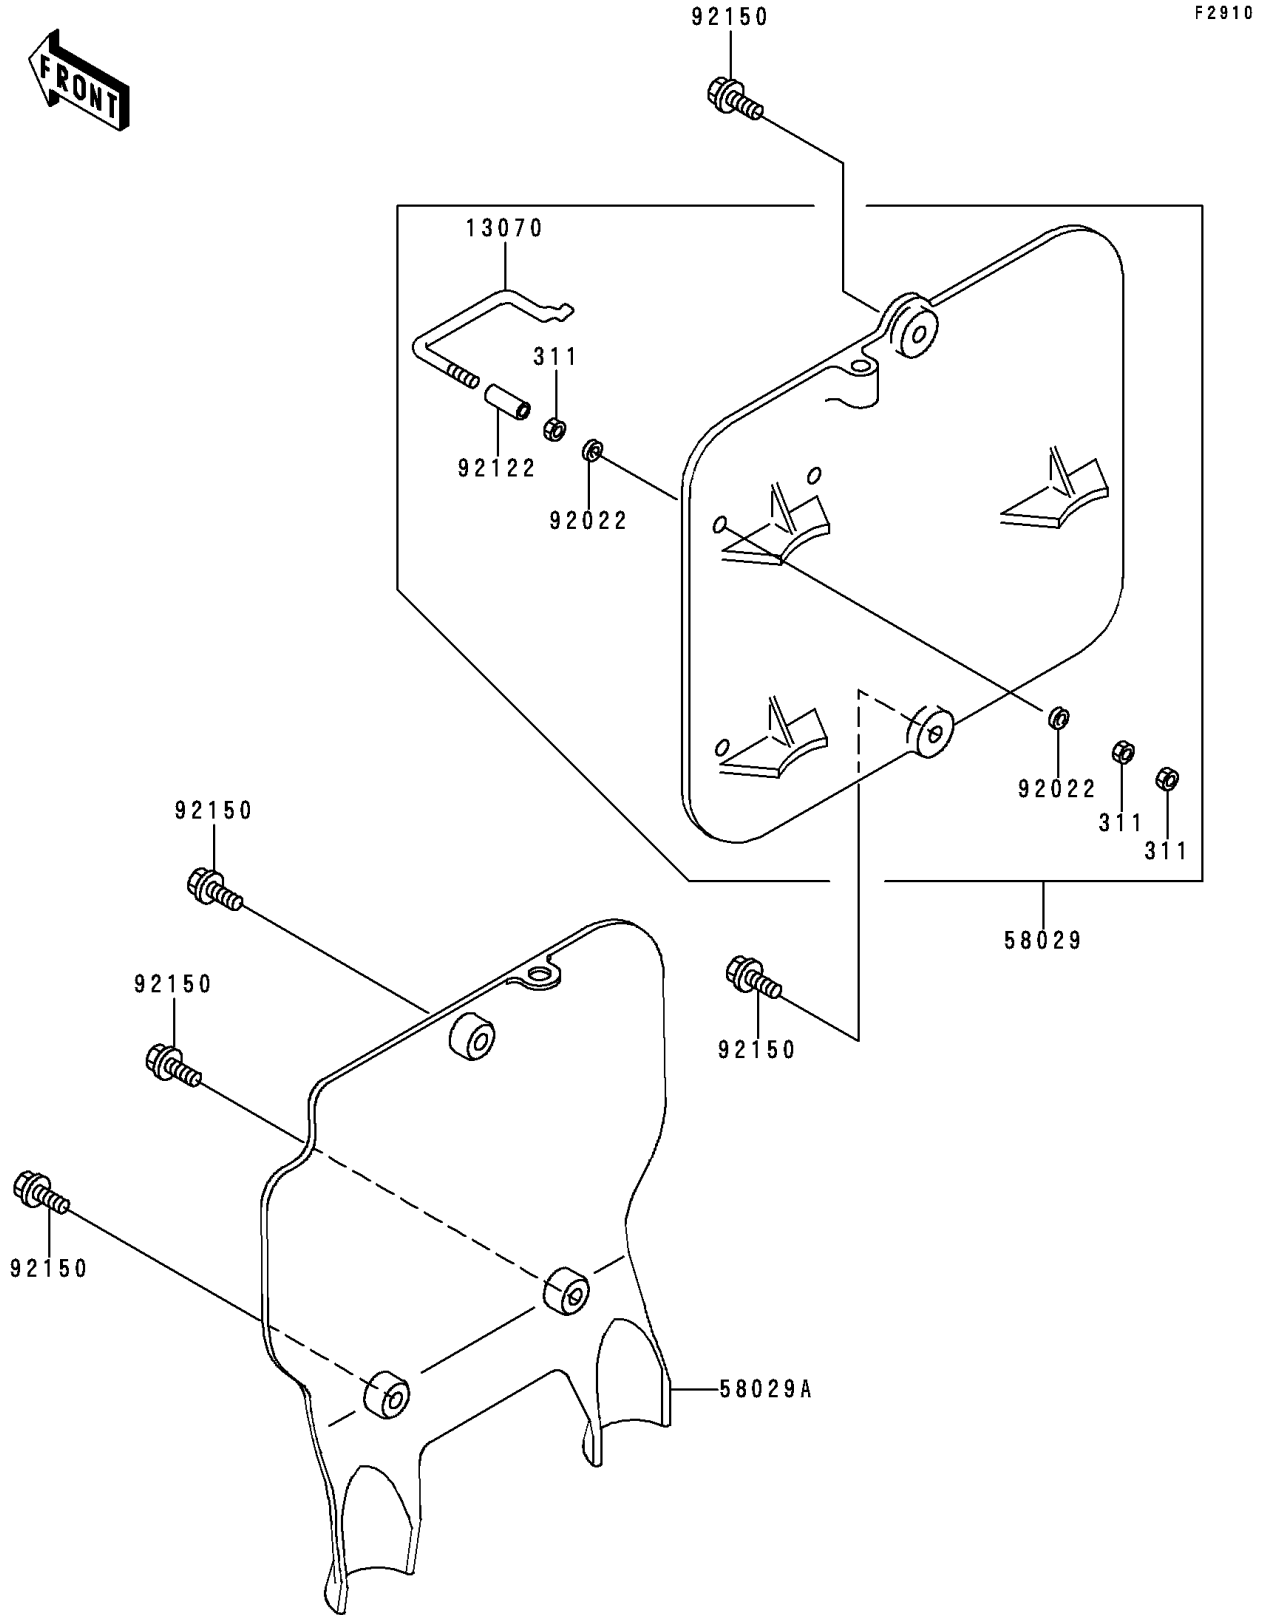

1992 KX80 PARTS DIAGRAM

Accessory

1992 KX80 PARTS LIST

Accessory

ITEM NAME	PART NUMBER	QUANTITY
NUT-HEX (Ref # 311)	311B0300	6
GUIDE,CABLE (Ref # 13070)	13070-1031	2
PLATE-NUMBER,P.WHITE (Ref # 58029)	58029-1075-6F	1
WASHER (Ref # 92022)	92022-1780	4
ROLLER,CABLE GUIDE (Ref # 92122)	92122-1011	2
BOLT,6X14 (Ref # 92150)	92150-1340	2