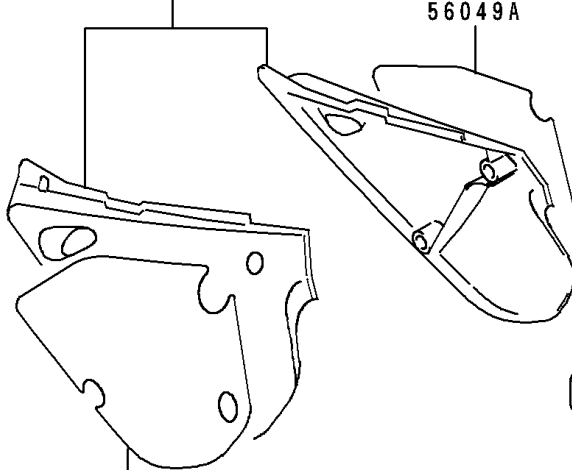

1992 KX80 PARTS DIAGRAM

Label(KX80-R2/T2)

F2860

Ref. Fuel Tank

56049B

56049C

Ref. Radiator

Ref. Side Cover

56049

56049A

56040

Ref. Fender

Ref. Swing Arm

56050A

56050

1992 KX80 PARTS LIST

Label(KX80-R2/T2)

ITEM NAME	PART NUMBER	QUANTITY
LABEL-WARNING,NOISE (Ref # 56040)	56040-1101	1
LABEL-WARNING,GASOLINE/OIL (Ref # 56040A)	56040-1129	1
LABEL-WARNING,GASOLINE/OIL (Ref # 56040B)	56040-1306	1
LABEL-WARNING,WARRANTY (Ref # 56040C)	56040-1335	1
PATTERN,SIDE COVER,LH (Ref # 56049)	56049-1707	1
PATTERN,SIDE COVER,RH (Ref # 56049A)	56049-1708	1
PATTERN,FUEL TANK,LH (Ref # 56049B)	56049-1984	1
PATTERN,SHROUD,RH (Ref # 56049C)	56049-1985	1
MARK,SWING ARM,LH,UNI-TRAK 80 (Ref # 56050)	56050-1722	1
MARK,SWING ARM,RH,80 UNI-TRAK (Ref # 56050A)	56050-1723	1