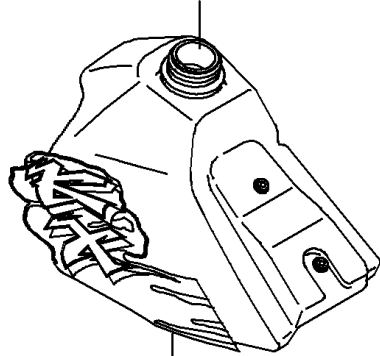

1992 KX80 PARTS DIAGRAM

Label(KX80-R2/T2)

F2860

Ref. Fuel Tank

56049B

56049C

Ref. Radiator

Ref. Side Cover

56049

56049A

56040

Ref. Fender

Ref. Swing Arm

56050A

56050

1992 KX80 PARTS LIST

Label(KX80-R2/T2)

ITEM NAME	PART NUMBER	QUANTITY
LABEL-WARNING,NOISE (Ref # 56040)	56040-1101	1
LABEL-WARNING,GASOLINE/OIL (Ref # 56040A)	56040-1129	1
LABEL-WARNING,GASOLINE/OIL (Ref # 56040B)	56040-1306	1
LABEL-WARNING,WARRANTY (Ref # 56040C)	56040-1335	1
PATTERN,SIDE COVER,LH (Ref # 56049)	56049-1707	1
PATTERN,SIDE COVER,RH (Ref # 56049A)	56049-1708	1
PATTERN,FUEL TANK,LH (Ref # 56049B)	56049-1984	1
PATTERN,SHROUD,RH (Ref # 56049C)	56049-1985	1
MARK,SWING ARM,LH,UNI-TRAK 80 (Ref # 56050)	56050-1722	1
MARK,SWING ARM,RH,80 UNI-TRAK (Ref # 56050A)	56050-1723	1