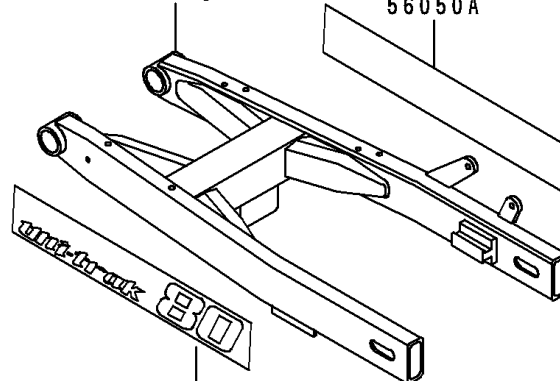

56049

56049A

56040

Ref. Fender

Ref. Swing Arm

56050A

56050

1992 KX80 PARTS LIST

Label(KX80-R2/T2)

ITEM NAME	PART NUMBER	QUANTITY
LABEL-WARNING,NOISE (Ref # 56040)	56040-1101	1
LABEL-WARNING,GASOLINE/OIL (Ref # 56040A)	56040-1129	1
LABEL-WARNING,GASOLINE/OIL (Ref # 56040B)	56040-1306	1
LABEL-WARNING,WARRANTY (Ref # 56040C)	56040-1335	1
PATTERN,SIDE COVER,LH (Ref # 56049)	56049-1707	1
PATTERN,SIDE COVER,RH (Ref # 56049A)	56049-1708	1
PATTERN,FUEL TANK,LH (Ref # 56049B)	56049-1984	1
PATTERN,SHROUD,RH (Ref # 56049C)	56049-1985	1
MARK,SWING ARM,LH,UNI-TRAK 80 (Ref # 56050)	56050-1722	1
MARK,SWING ARM,RH,80 UNI-TRAK (Ref # 56050A)	56050-1723	1