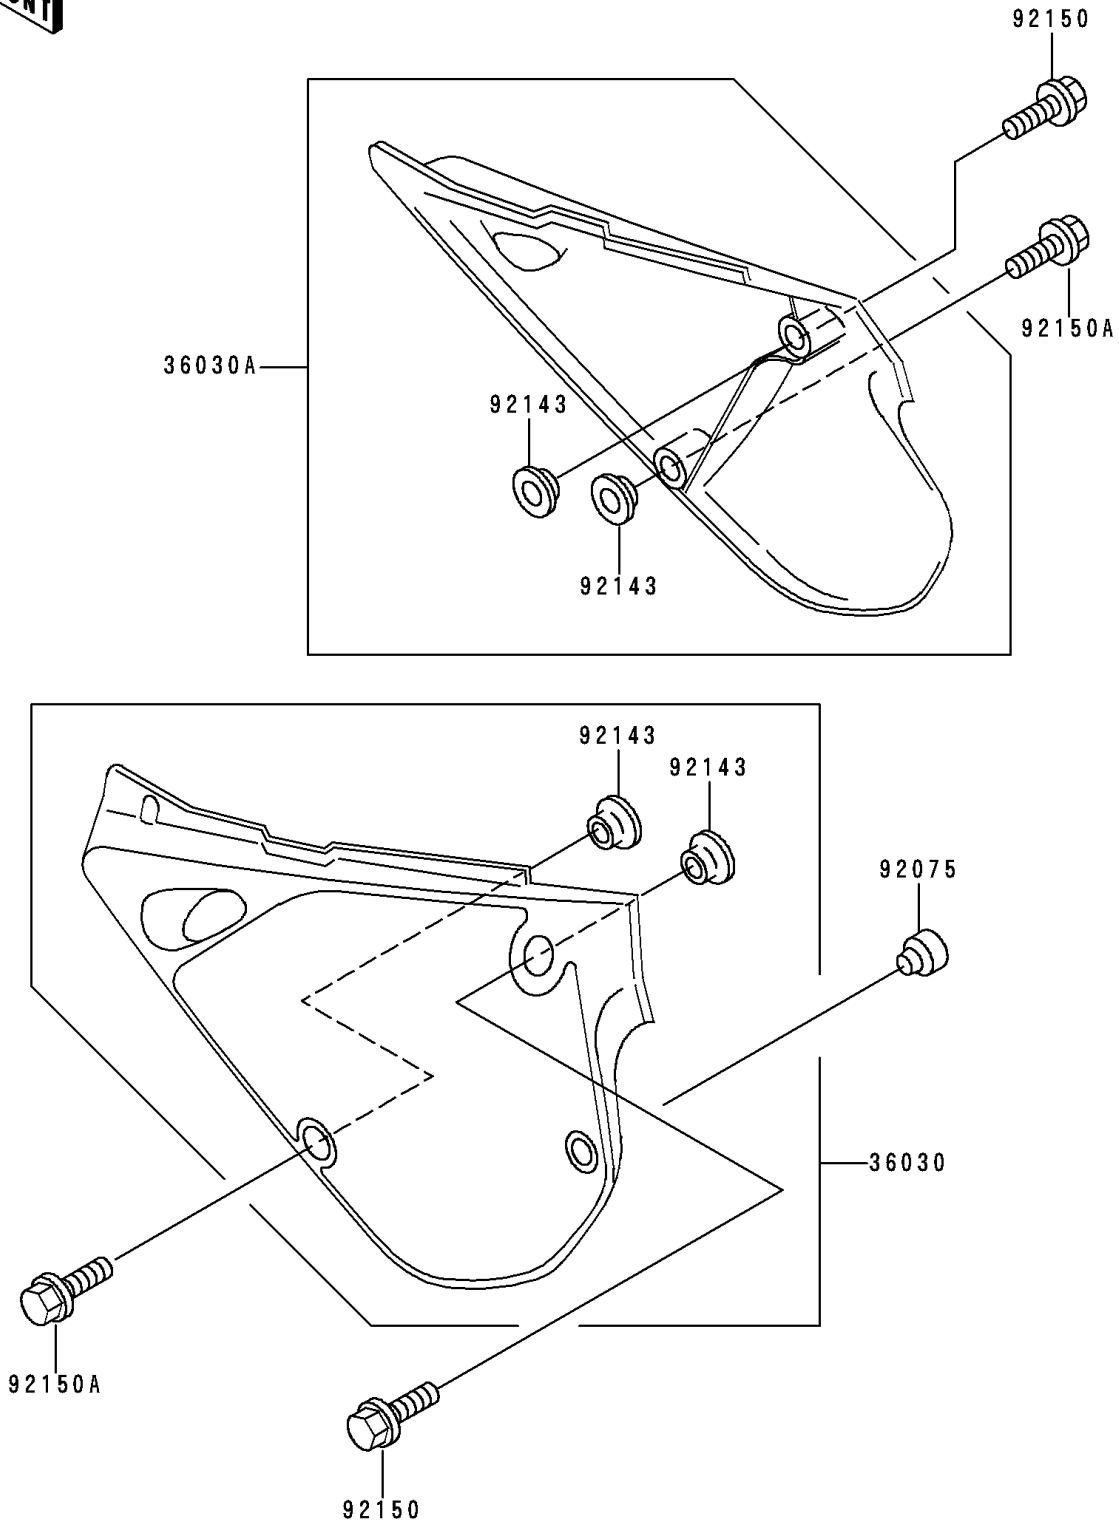

1993 Big Wheel PARTS DIAGRAM

Side Cover

F2611

1993 Big Wheel PARTS LIST

Side Cover

ITEM NAME	PART NUMBER	QUANTITY
COVER-SIDE,LH,L.GREEN (Ref # 36030)	36030-5023-6W	1
COVER-SIDE,RH,L.GREEN (Ref # 36030A)	36030-5024-6W	1
DAMPER (Ref # 92075)	92075-1598	1
COLLAR (Ref # 92143)	92143-1470	4
BOLT,6X20 (Ref # 92150)	92150-1339	2
BOLT,6X14 (Ref # 92150A)	92150-1340	2