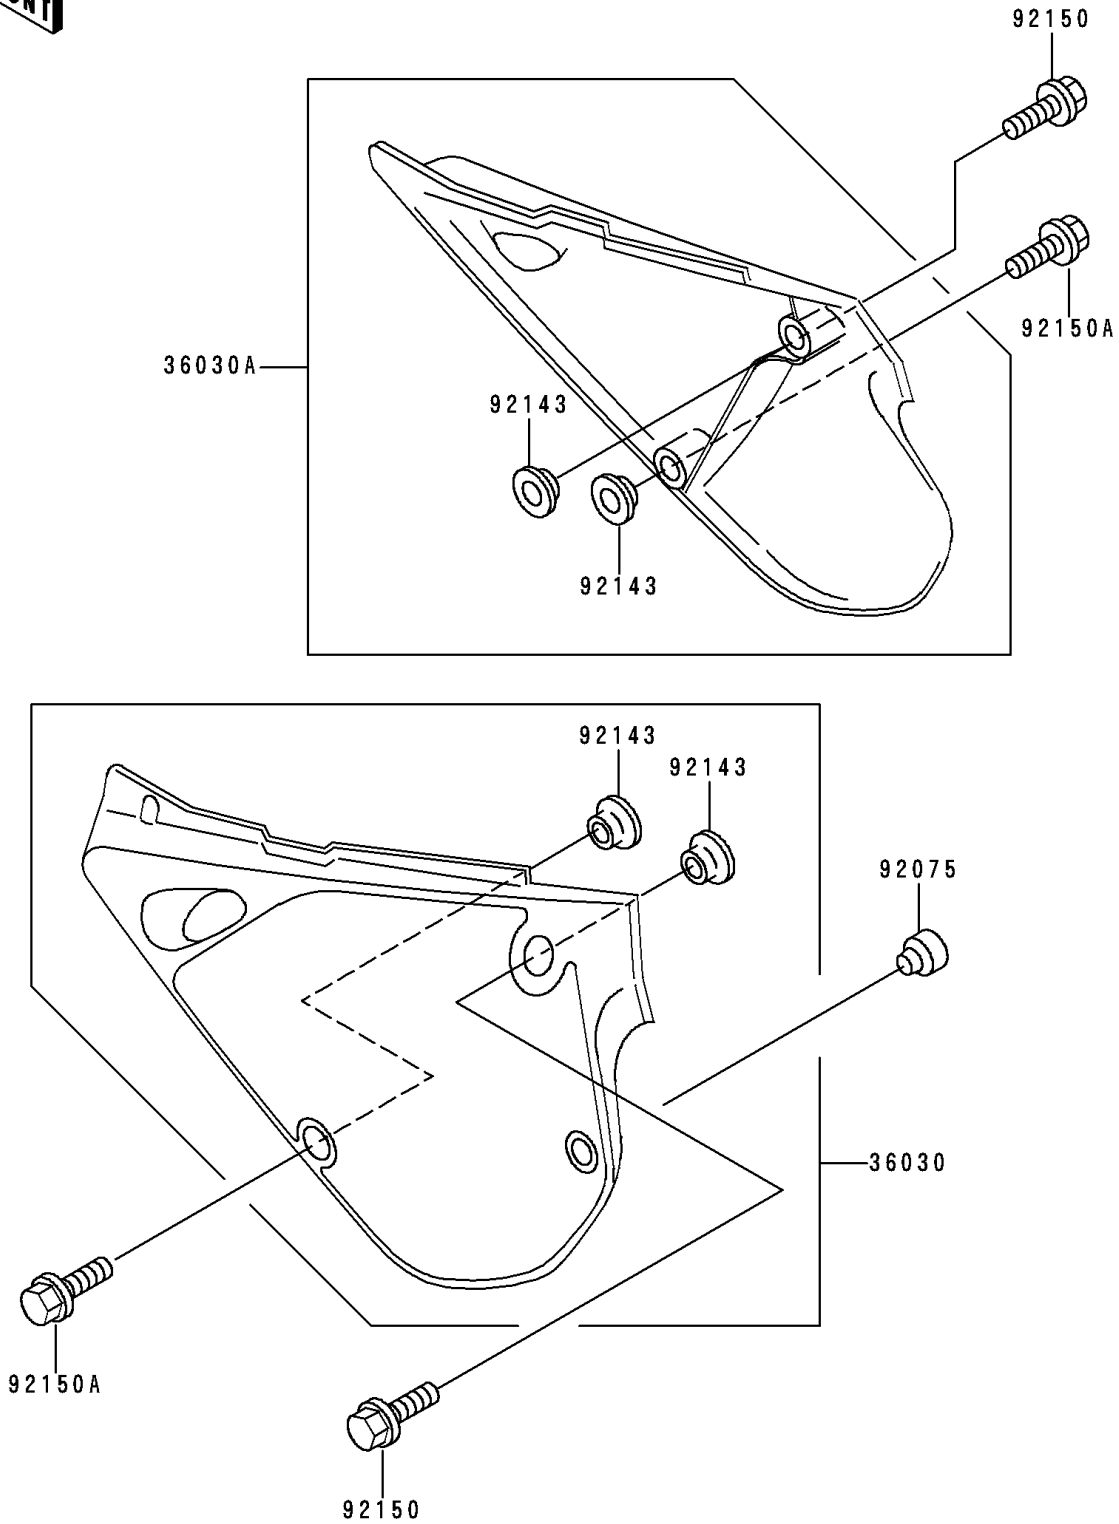

# 1992 KX80 PARTS DIAGRAM

Side Cover

F2611

# 1992 KX80 PARTS LIST

## Side Cover

ITEM NAME	PART NUMBER	QUANTITY
COVER-SIDE,LH,L.GREEN (Ref # 36030)	36030-5023-6W	1
COVER-SIDE,RH,L.GREEN (Ref # 36030A)	36030-5024-6W	1
DAMPER (Ref # 92075)	92075-1598	1
COLLAR (Ref # 92143)	92143-1470	4
BOLT,6X20 (Ref # 92150)	92150-1339	2
BOLT,6X14 (Ref # 92150A)	92150-1340	2