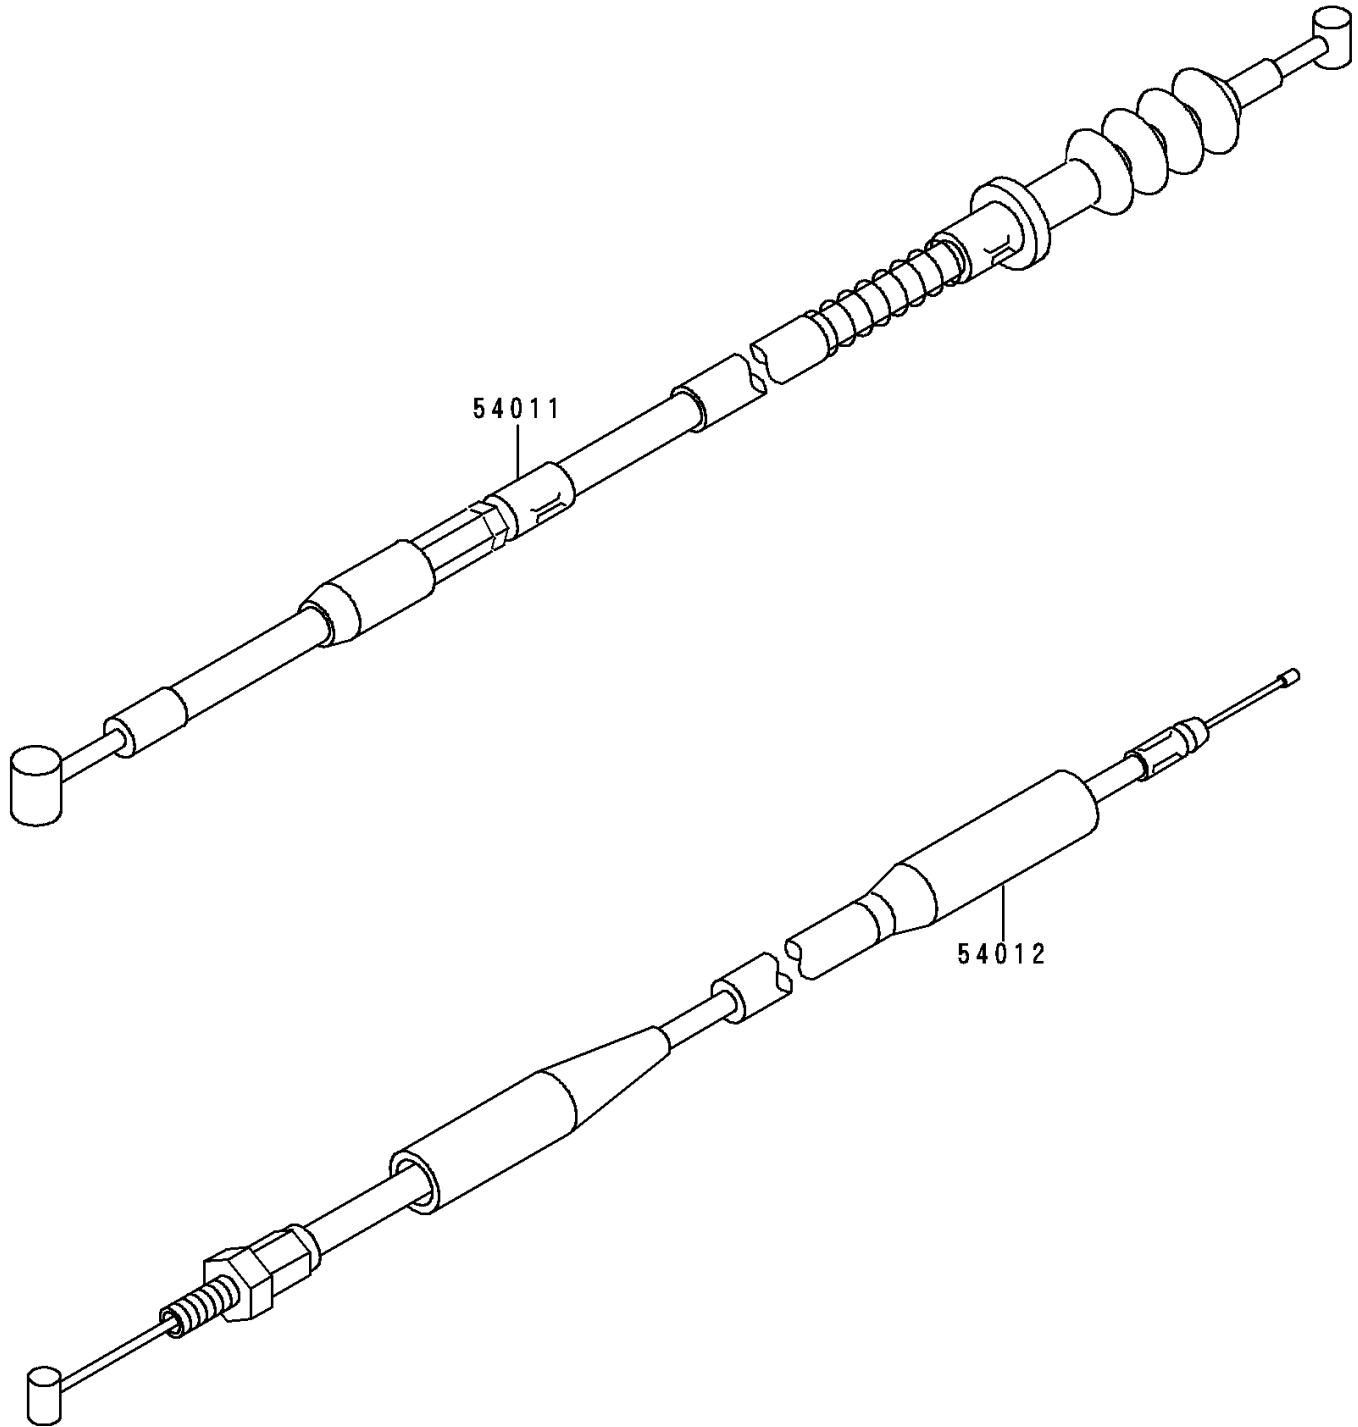

# 1992 Big Wheel PARTS DIAGRAM

Cable

F 2540

# 1992 Big Wheel PARTS LIST

## Cable

ITEM NAME	PART NUMBER	QUANTITY
CABLE-CLUTCH (Ref # 54011)	54011-1311	1
CABLE-THROTTLE (Ref # 54012)	54012-1411	1