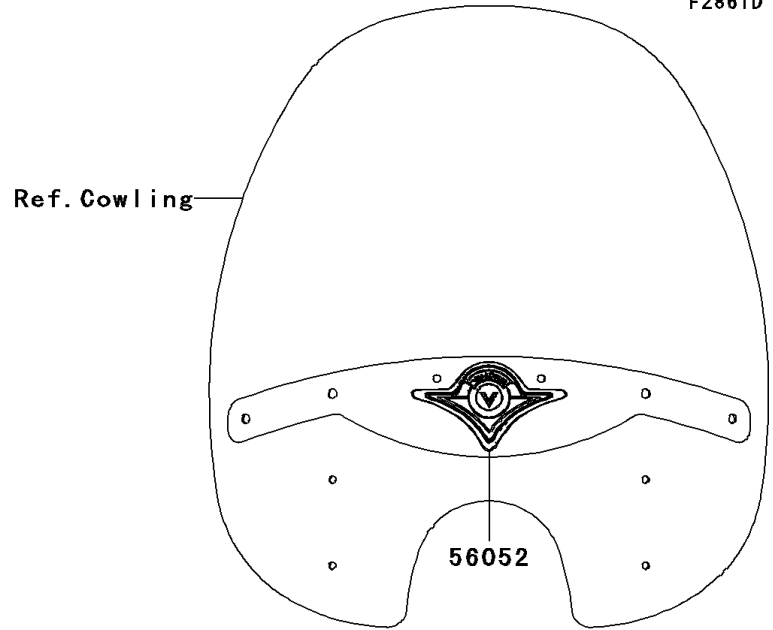

2008 Vulcan® 1600 Nomad™ PARTS DIAGRAM

Decals(Balck)(D8F)

F2861D

2008 Vulcan® 1600 Nomad™ PARTS LIST

Decals(Balck)(D8F)

ITEM NAME	PART NUMBER	QUANTITY
MARK,SIDE BAG COVER,UPP,LH (Ref # 56051)	56051-1811	1
MARK,SIDE BAG COVER,CNT,LH (Ref # 56051A)	56051-1812	1
MARK,SIDE BAG COVER,LWR,LH (Ref # 56051B)	56051-1813	1
MARK,SIDE BAG COVER,UPP,RH (Ref # 56051C)	56051-1814	1
MARK,SIDE BAG COVER,CNT,RH (Ref # 56051D)	56051-1815	1
MARK,SIDE BAG COVER,LWR,RH (Ref # 56051E)	56051-1816	1
MARK,OUTER PLATE (Ref # 56052)	56052-0477	1
MARK,BACKREST (Ref # 56052A)	56052-0478	1
MARK,FUEL TANK,LH (Ref # 56052B)	56052-0603	1
MARK,FUEL TANK,RH (Ref # 56052C)	56052-0604	1
MARK,SIDE COVER,RH,KAWASAKI (Ref # 56052D)	56052-0812	1