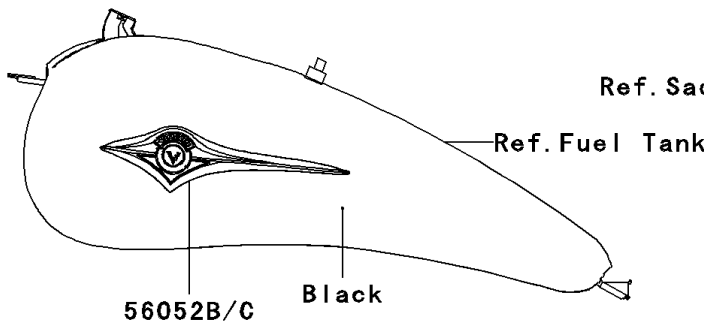

2008 Vulcan® 1600 Nomad™ PARTS DIAGRAM

Decals(Balck)(D8F)

F2861D

2008 Vulcan® 1600 Nomad™ PARTS LIST

Decals(Balck)(D8F)

ITEM NAME	PART NUMBER	QUANTITY
MARK,SIDE BAG COVER,UPP,LH (Ref # 56051)	56051-1811	1
MARK,SIDE BAG COVER,CNT,LH (Ref # 56051A)	56051-1812	1
MARK,SIDE BAG COVER,LWR,LH (Ref # 56051B)	56051-1813	1
MARK,SIDE BAG COVER,UPP,RH (Ref # 56051C)	56051-1814	1
MARK,SIDE BAG COVER,CNT,RH (Ref # 56051D)	56051-1815	1
MARK,SIDE BAG COVER,LWR,RH (Ref # 56051E)	56051-1816	1
MARK,OUTER PLATE (Ref # 56052)	56052-0477	1
MARK,BACKREST (Ref # 56052A)	56052-0478	1
MARK,FUEL TANK,LH (Ref # 56052B)	56052-0603	1
MARK,FUEL TANK,RH (Ref # 56052C)	56052-0604	1
MARK,SIDE COVER,RH,KAWASAKI (Ref # 56052D)	56052-0812	1