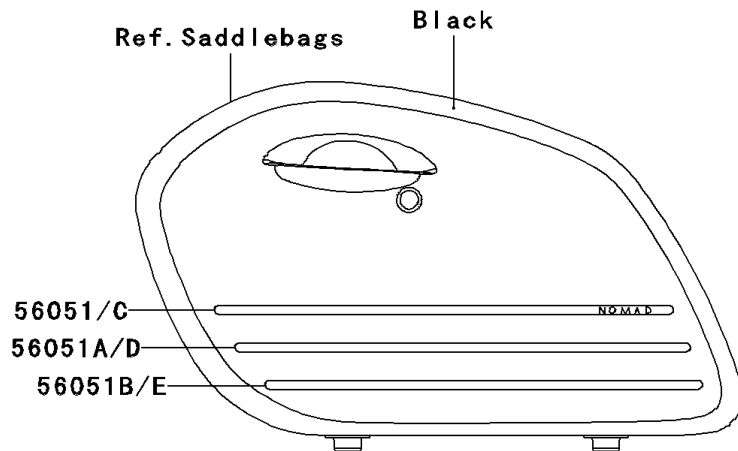

# 2008 Vulcan® 1600 Nomad™ PARTS DIAGRAM

Decals(Balck)(D8F)

F2861D

# 2008 Vulcan® 1600 Nomad™ PARTS LIST

Decals(Balck)(D8F)

ITEM NAME

PART NUMBER

QUANTITY

---