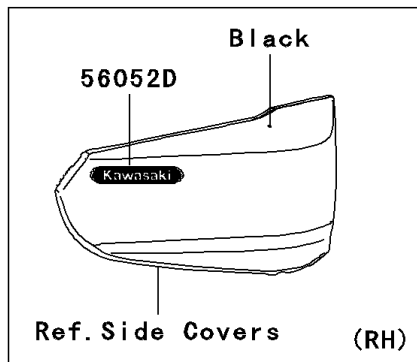

2008 Vulcan® 1600 Nomad™ PARTS DIAGRAM

Decals(Balck)(D8F)

F2861D

2008 Vulcan® 1600 Nomad™ PARTS LIST

Decals(Balck)(D8F)

ITEM NAME	PART NUMBER	QUANTITY
MARK,SIDE BAG COVER,UPP,LH (Ref # 56051)	56051-1811	1
MARK,SIDE BAG COVER,CNT,LH (Ref # 56051A)	56051-1812	1
MARK,SIDE BAG COVER,LWR,LH (Ref # 56051B)	56051-1813	1
MARK,SIDE BAG COVER,UPP,RH (Ref # 56051C)	56051-1814	1
MARK,SIDE BAG COVER,CNT,RH (Ref # 56051D)	56051-1815	1
MARK,SIDE BAG COVER,LWR,RH (Ref # 56051E)	56051-1816	1
MARK,OUTER PLATE (Ref # 56052)	56052-0477	1
MARK,BACKREST (Ref # 56052A)	56052-0478	1
MARK,FUEL TANK,LH (Ref # 56052B)	56052-0603	1
MARK,FUEL TANK,RH (Ref # 56052C)	56052-0604	1
MARK,SIDE COVER,RH,KAWASAKI (Ref # 56052D)	56052-0812	1