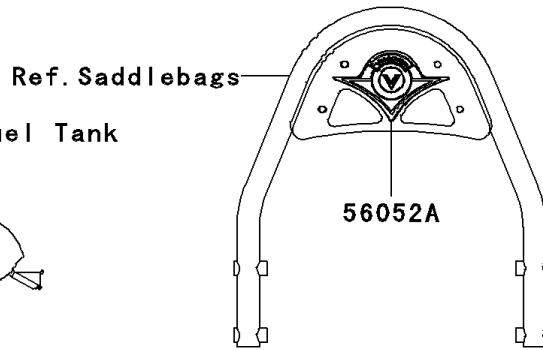

# 2008 Vulcan® 1600 Nomad™ PARTS DIAGRAM

Decals(Balck)(D8F)

F2861D

# 2008 Vulcan® 1600 Nomad™ PARTS LIST

Decals(Balck)(D8F)

ITEM NAME

PART NUMBER

QUANTITY

---