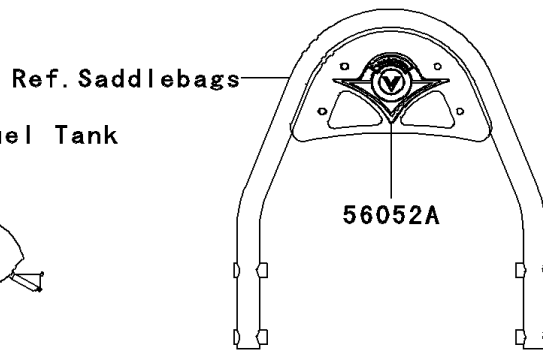

2008 Vulcan® 1600 Nomad™ PARTS DIAGRAM

Decals(Balck)(D8F)

F2861D

2008 Vulcan® 1600 Nomad™ PARTS LIST

Decals(Balck)(D8F)

ITEM NAME	PART NUMBER	QUANTITY
MARK,SIDE BAG COVER,UPP,LH (Ref # 56051)	56051-1811	1
MARK,SIDE BAG COVER,CNT,LH (Ref # 56051A)	56051-1812	1
MARK,SIDE BAG COVER,LWR,LH (Ref # 56051B)	56051-1813	1
MARK,SIDE BAG COVER,UPP,RH (Ref # 56051C)	56051-1814	1
MARK,SIDE BAG COVER,CNT,RH (Ref # 56051D)	56051-1815	1
MARK,SIDE BAG COVER,LWR,RH (Ref # 56051E)	56051-1816	1
MARK,OUTER PLATE (Ref # 56052)	56052-0477	1
MARK,BACKREST (Ref # 56052A)	56052-0478	1
MARK,FUEL TANK,LH (Ref # 56052B)	56052-0603	1
MARK,FUEL TANK,RH (Ref # 56052C)	56052-0604	1
MARK,SIDE COVER,RH,KAWASAKI (Ref # 56052D)	56052-0812	1