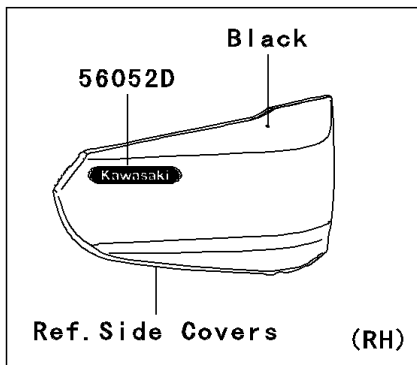

# 2008 Vulcan® 1600 Nomad™ PARTS DIAGRAM

Decals(Balck)(D8F)

F2861D