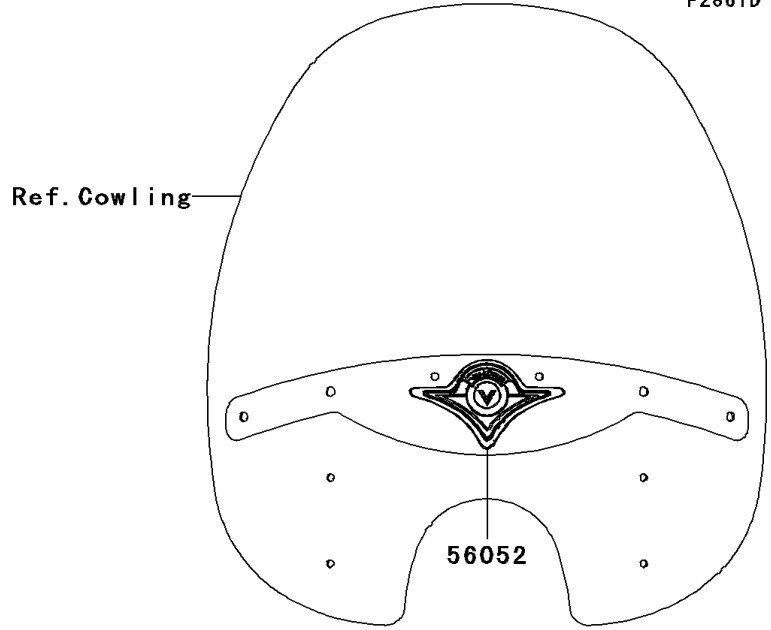

# 2008 Vulcan® 1600 Nomad™ PARTS DIAGRAM

Decals(Balck)(D8F)

F2861D

# 2008 Vulcan® 1600 Nomad™ PARTS LIST

Decals(Balck)(D8F)

ITEM NAME

PART NUMBER

QUANTITY

---