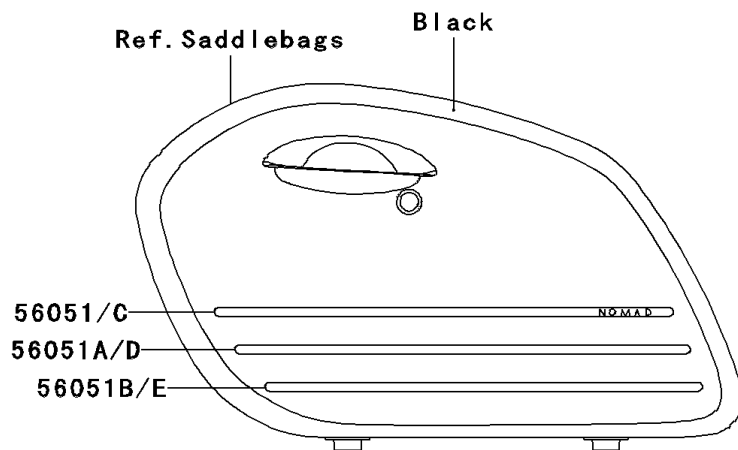

2008 Vulcan® 1600 Nomad™ PARTS DIAGRAM

Decals(Balck)(D8F)

F2861D

2008 Vulcan® 1600 Nomad™ PARTS LIST

Decals(Balck)(D8F)

ITEM NAME	PART NUMBER	QUANTITY
MARK,SIDE BAG COVER,UPP,LH (Ref # 56051)	56051-1811	1
MARK,SIDE BAG COVER,CNT,LH (Ref # 56051A)	56051-1812	1
MARK,SIDE BAG COVER,LWR,LH (Ref # 56051B)	56051-1813	1
MARK,SIDE BAG COVER,UPP,RH (Ref # 56051C)	56051-1814	1
MARK,SIDE BAG COVER,CNT,RH (Ref # 56051D)	56051-1815	1
MARK,SIDE BAG COVER,LWR,RH (Ref # 56051E)	56051-1816	1
MARK,OUTER PLATE (Ref # 56052)	56052-0477	1
MARK,BACKREST (Ref # 56052A)	56052-0478	1
MARK,FUEL TANK,LH (Ref # 56052B)	56052-0603	1
MARK,FUEL TANK,RH (Ref # 56052C)	56052-0604	1
MARK,SIDE COVER,RH,KAWASAKI (Ref # 56052D)	56052-0812	1