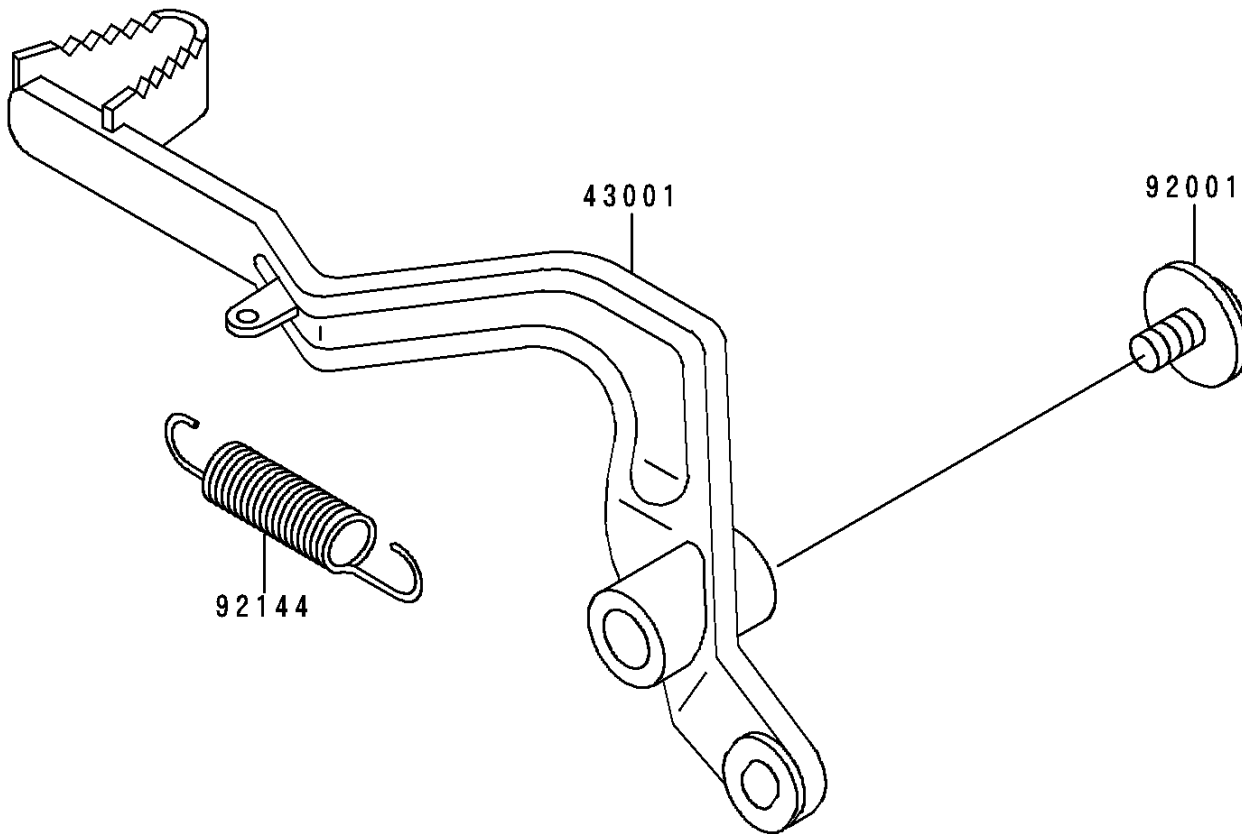

1993 Big Wheel PARTS DIAGRAM

Brake Pedal

F2260

1993 Big Wheel PARTS LIST

Brake Pedal

ITEM NAME	PART NUMBER	QUANTITY
LEVER-BRAKE,PEDAL,SILVER NO.25 (Ref # 43001)	43001-1301-CE	1
BOLT,FLANGED,6X10 (Ref # 92001)	92001-1034	1
SPRING,BRAKE PEDAL RETURN (Ref # 92144)	92144-1047	1