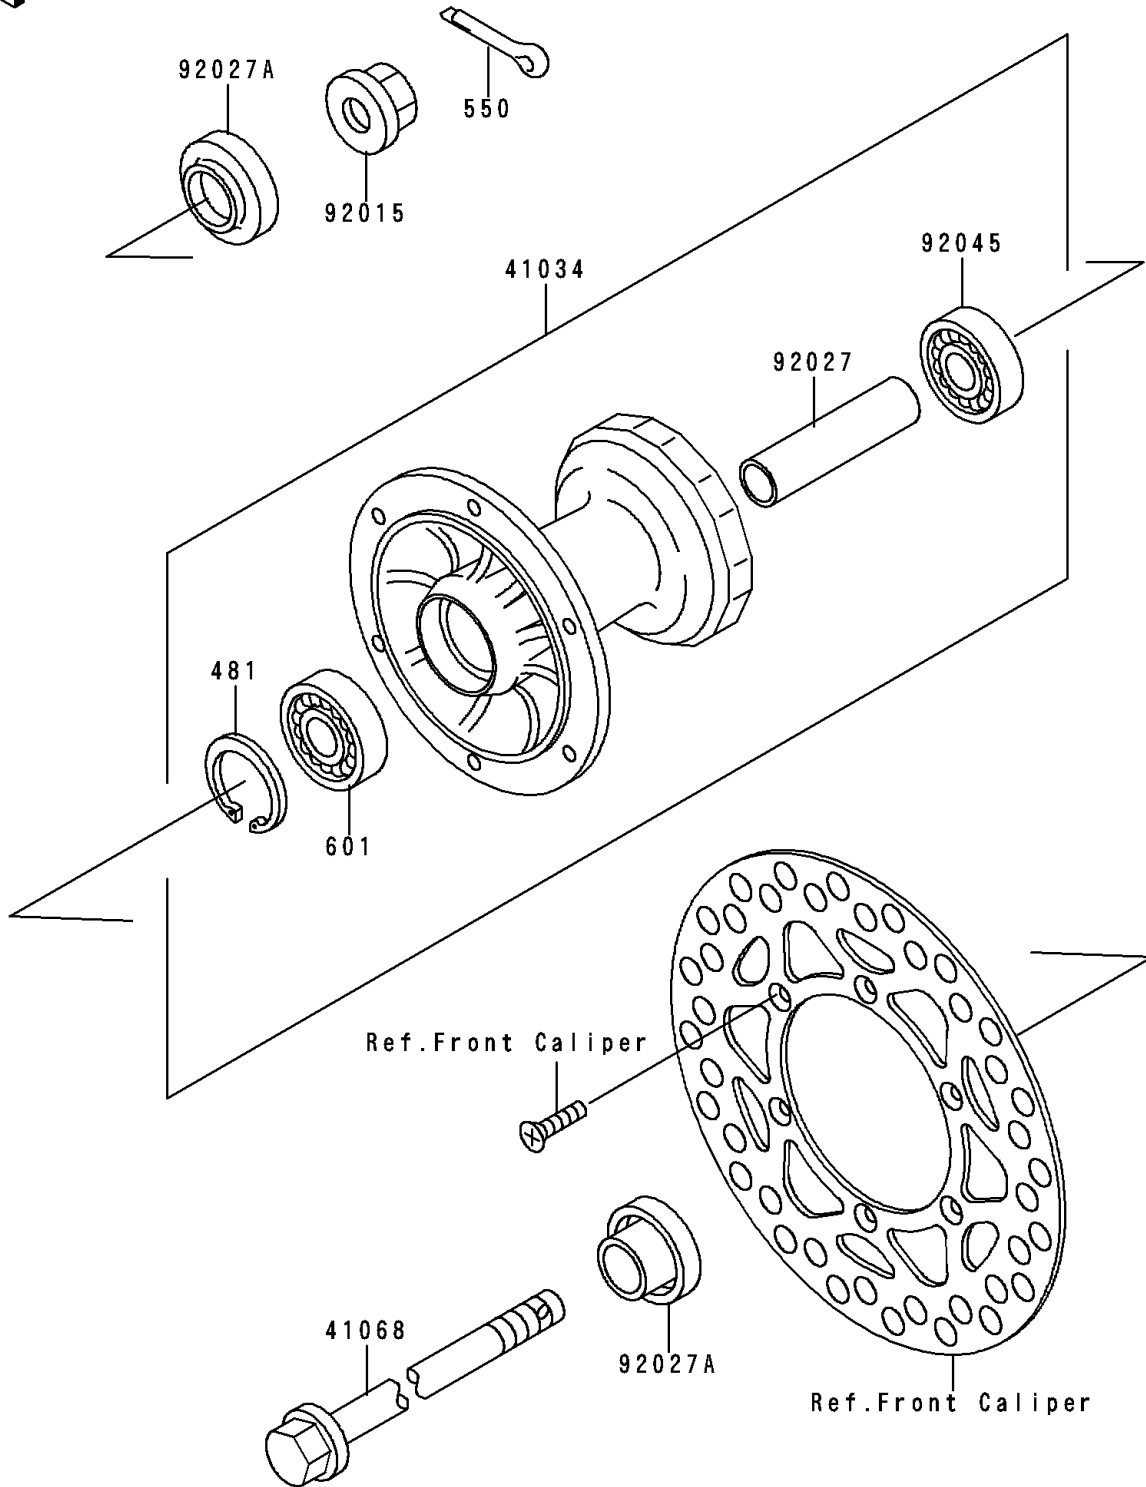

1993 Big Wheel PARTS DIAGRAM

Front Hub

F2230

1993 Big Wheel PARTS LIST

Front Hub

ITEM NAME	PART NUMBER	QUANTITY
CIRCLIP-TYPE-C,37MM (Ref # 481)	481J3700	1
PIN-COTTER,2.5X20 (Ref # 550)	550D2520	1
BEARING-BALL,#6201UUC3 (Ref # 601)	601B6301UU	1
DRUM-ASSY,FRONT BRAKE (Ref # 41034)	41034-1166	1
AXLE,FR (Ref # 41068)	41068-1333	1
NUT,FLANGED,12MM (Ref # 92015)	92015-1433	1
COLLAR,L=81 (Ref # 92027)	92027-1925	1
COLLAR,L=6 (Ref # 92027A)	92027-1926	2
BEARING-BALL,TMB201LLUC3/2A (Ref # 92045)	92045-1062	1