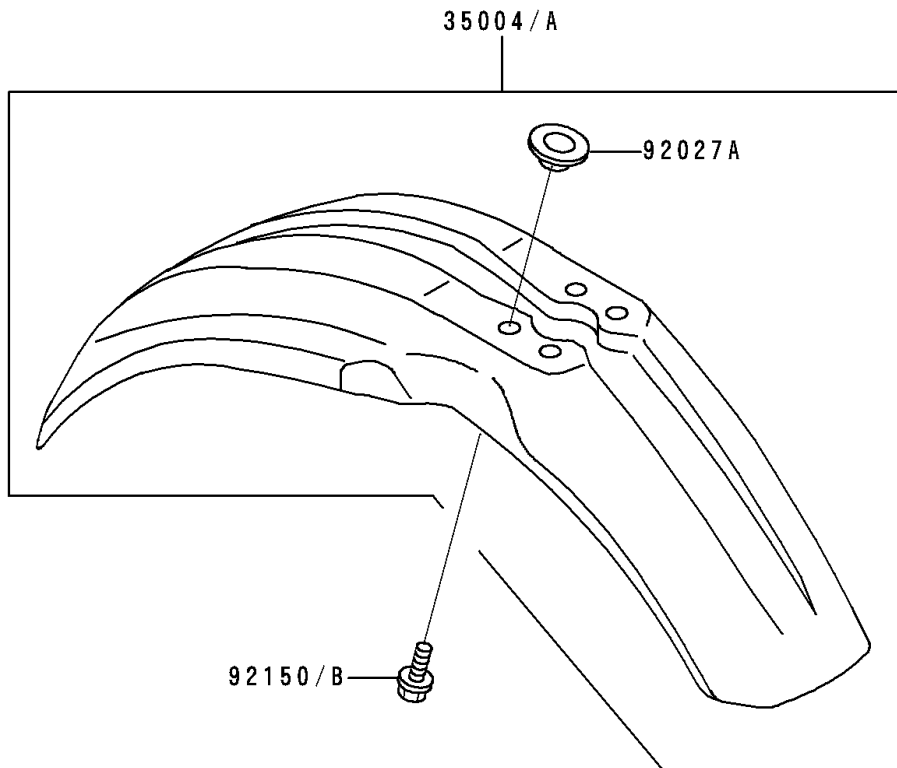

## 1992 Big Wheel PARTS DIAGRAM

Fender

F2170

## 1992 Big Wheel PARTS LIST

Fender

| ITEM NAME                              | PART NUMBER   | QUANTITY |
|--|---------------|----------|
| FENDER-FRONT,L.GREEN (Ref # 35004A)    | 35004-1295-6W | 1        |
| FLAP,REAR FENDER (Ref # 35019)         | 35019-1212    | 1        |
| FENDER-COMP-REAR,L.GREEN (Ref # 35022) | 35022-1263-6W | 1        |
| NUT,LOCK,FLANGED,6MM (Ref # 92015)     | 92015-1339    | 1        |
| WASHER,6.5X20X1.6 (Ref # 92022)        | 92022-125     | 1        |
| COLLAR (Ref # 92027)                   | 92027-1757    | 1        |
| COLLAR (Ref # 92027A)                  | 92027-1936    | 1        |
| BOLT,6X20 (Ref # 92150)                | 92150-1339    | 1        |
| BOLT,FLANGED,6X22 (Ref # 92150A)       | 92150-1481    | 1        |