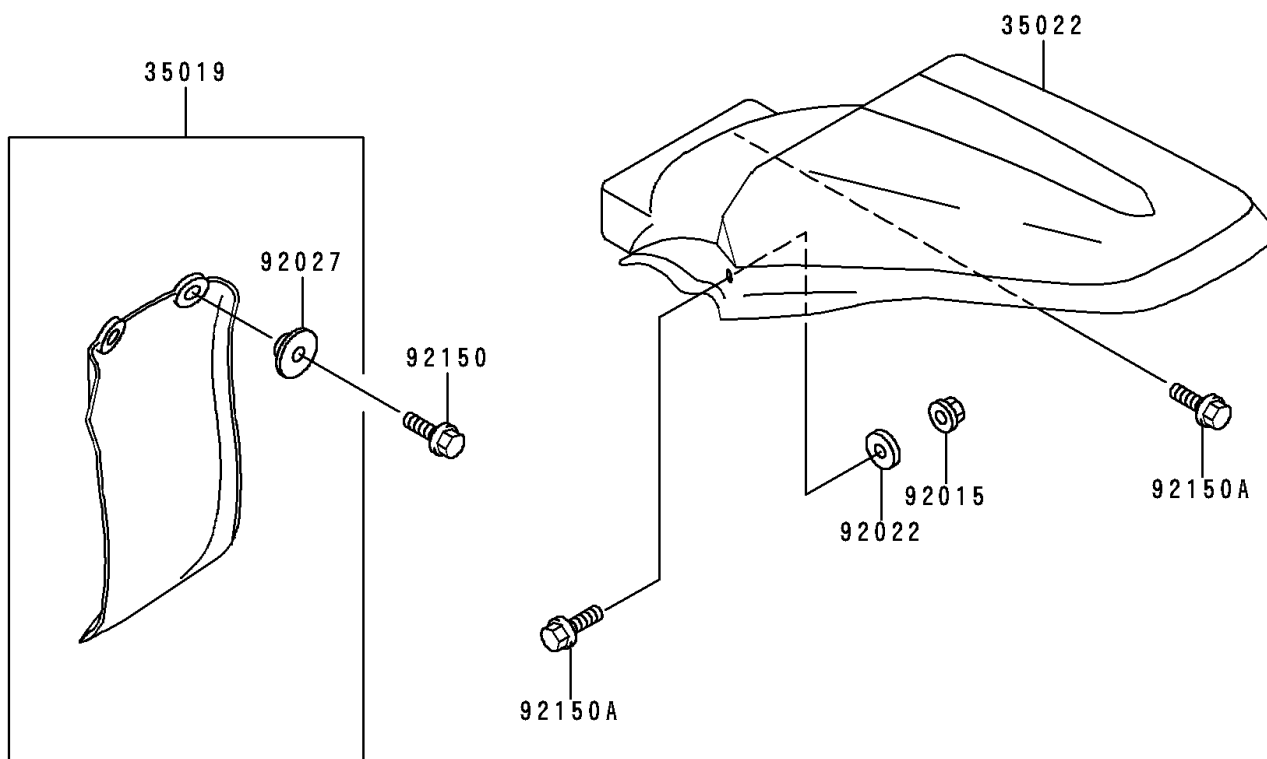

## 1992 Big Wheel PARTS DIAGRAM

Fender

F2170

## 1992 Big Wheel PARTS LIST

Fender

| ITEM NAME                              | PART NUMBER   | QUANTITY |
|--|---------------|----------|
| FENDER-FRONT,L.GREEN (Ref # 35004A)    | 35004-1295-6W | 1        |
| FLAP,REAR FENDER (Ref # 35019)         | 35019-1212    | 1        |
| FENDER-COMP-REAR,L.GREEN (Ref # 35022) | 35022-1263-6W | 1        |
| NUT,LOCK,FLANGED,6MM (Ref # 92015)     | 92015-1339    | 1        |
| WASHER,6.5X20X1.6 (Ref # 92022)        | 92022-125     | 1        |
| COLLAR (Ref # 92027)                   | 92027-1757    | 1        |
| COLLAR (Ref # 92027A)                  | 92027-1936    | 1        |
| BOLT,6X20 (Ref # 92150)                | 92150-1339    | 1        |
| BOLT,FLANGED,6X22 (Ref # 92150A)       | 92150-1481    | 1        |