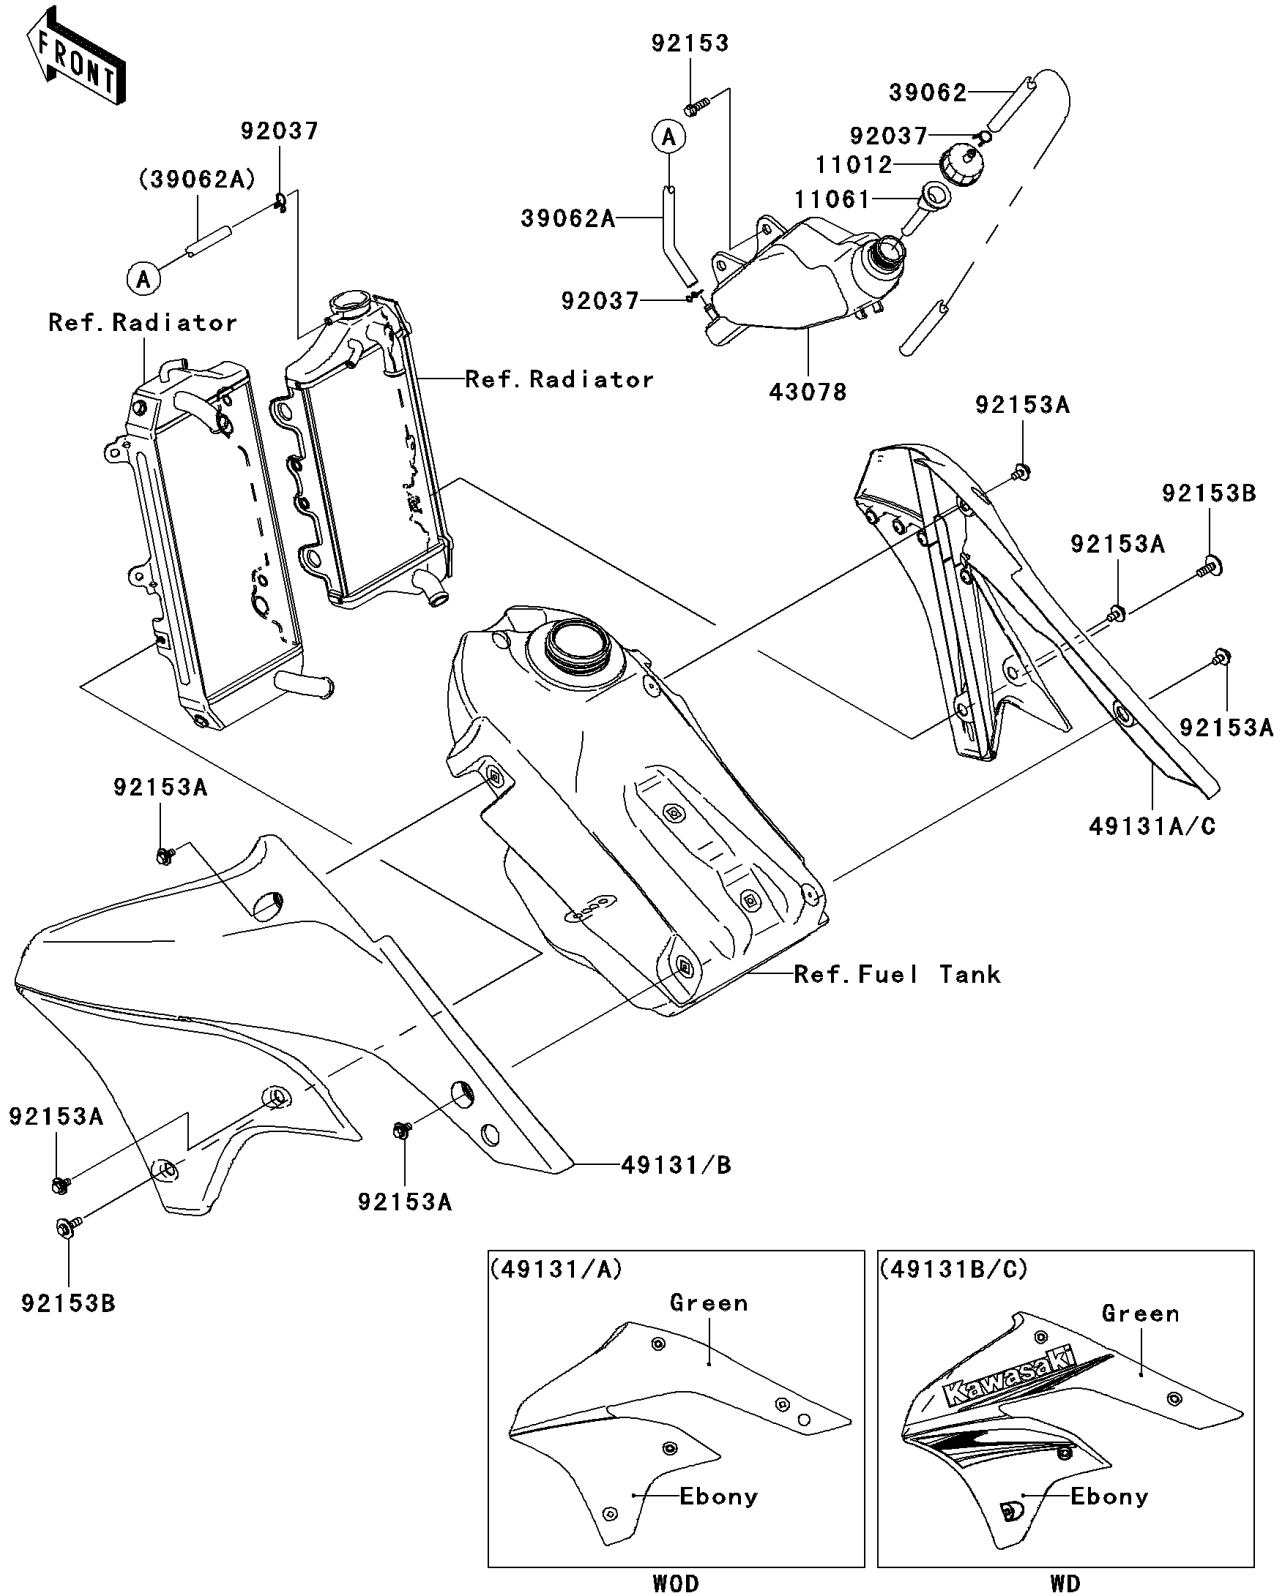

2008 KLX® 450R PARTS DIAGRAM

Engine Shrouds

E3036

2008 KLX® 450R PARTS LIST

Engine Shrouds

ITEM NAME	PART NUMBER	QUANTITY
CAP (Ref # 11012)	11012-1854	1
GASKET (Ref # 11061)	11061-0043	1
HOSE-COOLING,OVERFLOW (Ref # 39062)	39062-0187	1
HOSE-COOLING,RESERVOIR-RAD (Ref # 39062A)	39062-0235	1
RESERVOIR (Ref # 43078)	43078-0039	1
SHROUD-ENGINE,LH (Ref # 49131)	49131-5117	1
SHROUD-ENGINE,RH (Ref # 49131A)	49131-5118	1
CLAMP,TUBE (Ref # 92037)	92037-147	3
BOLT,6X20 (Ref # 92153)	92153-0502	2
BOLT,6X12 (Ref # 92153A)	92153-0503	6
BOLT,6X20 (Ref # 92153B)	92153-0864	2