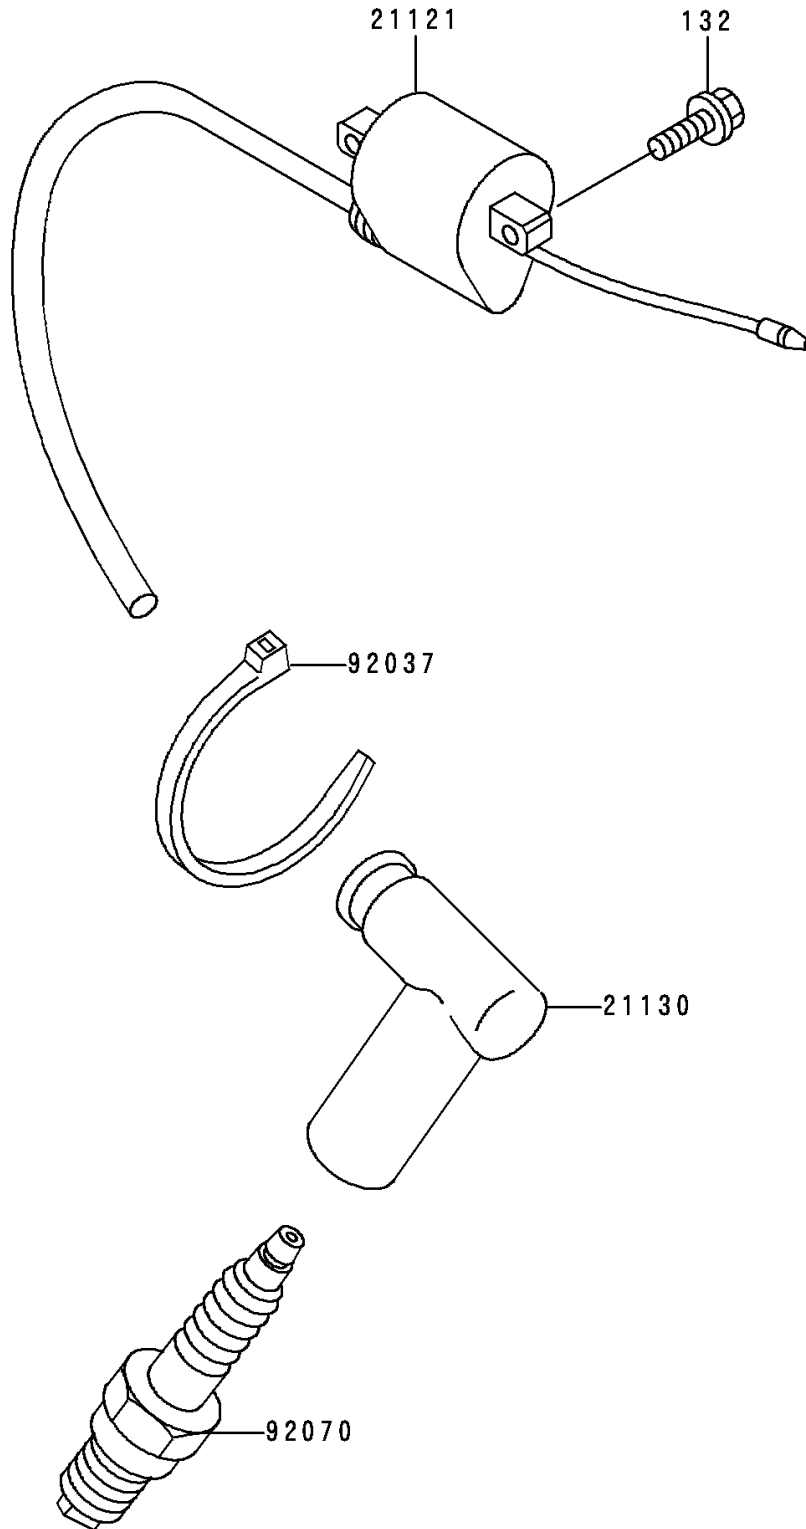

1993 Big Wheel PARTS DIAGRAM

Ignition Coil

E1830

1993 Big Wheel PARTS LIST

Ignition Coil

ITEM NAME	PART NUMBER	QUANTITY
BOLT-FLANGED-SMALL (Ref # 132)	132G0616	2
COIL-IGNITION (Ref # 21121)	21121-1205	1
CAP-SPARK PLUG (Ref # 21130)	21130-1062	1
CLAMP (Ref # 92037)	92037-1173	1
PLUG-SPARK,R6254K-105(NGK) (Ref # 92070)	92070-1204	1