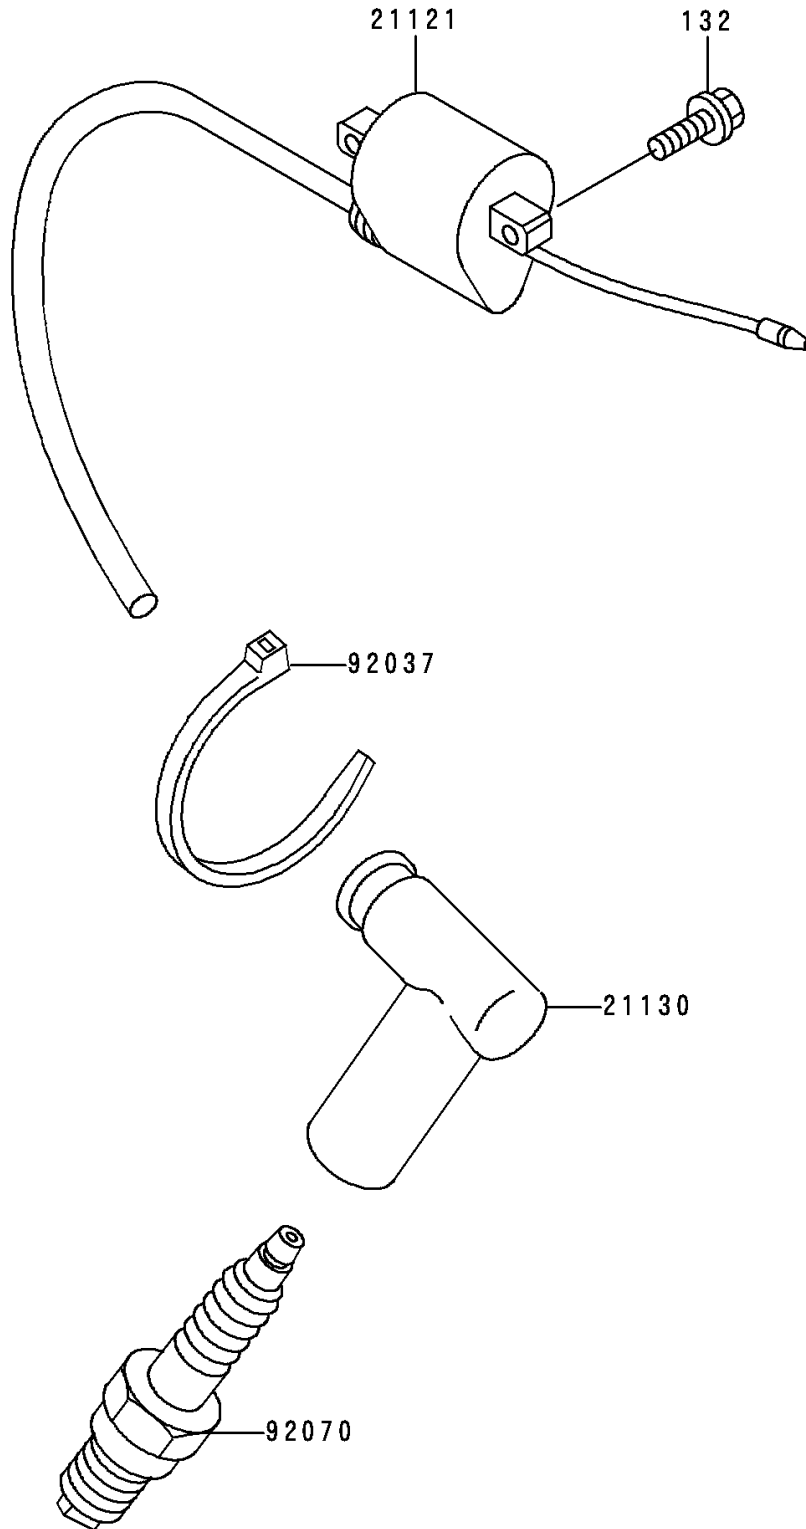

1992 Big Wheel PARTS DIAGRAM

Ignition Coil

E1830

1992 Big Wheel PARTS LIST

Ignition Coil

ITEM NAME	PART NUMBER	QUANTITY
BOLT-FLANGED-SMALL (Ref # 132)	132G0616	2
COIL-IGNITION (Ref # 21121)	21121-1205	1
CAP-SPARK PLUG (Ref # 21130)	21130-1062	1
CLAMP (Ref # 92037)	92037-1173	1
PLUG-SPARK,R6254K-105(NGK) (Ref # 92070)	92070-1204	1