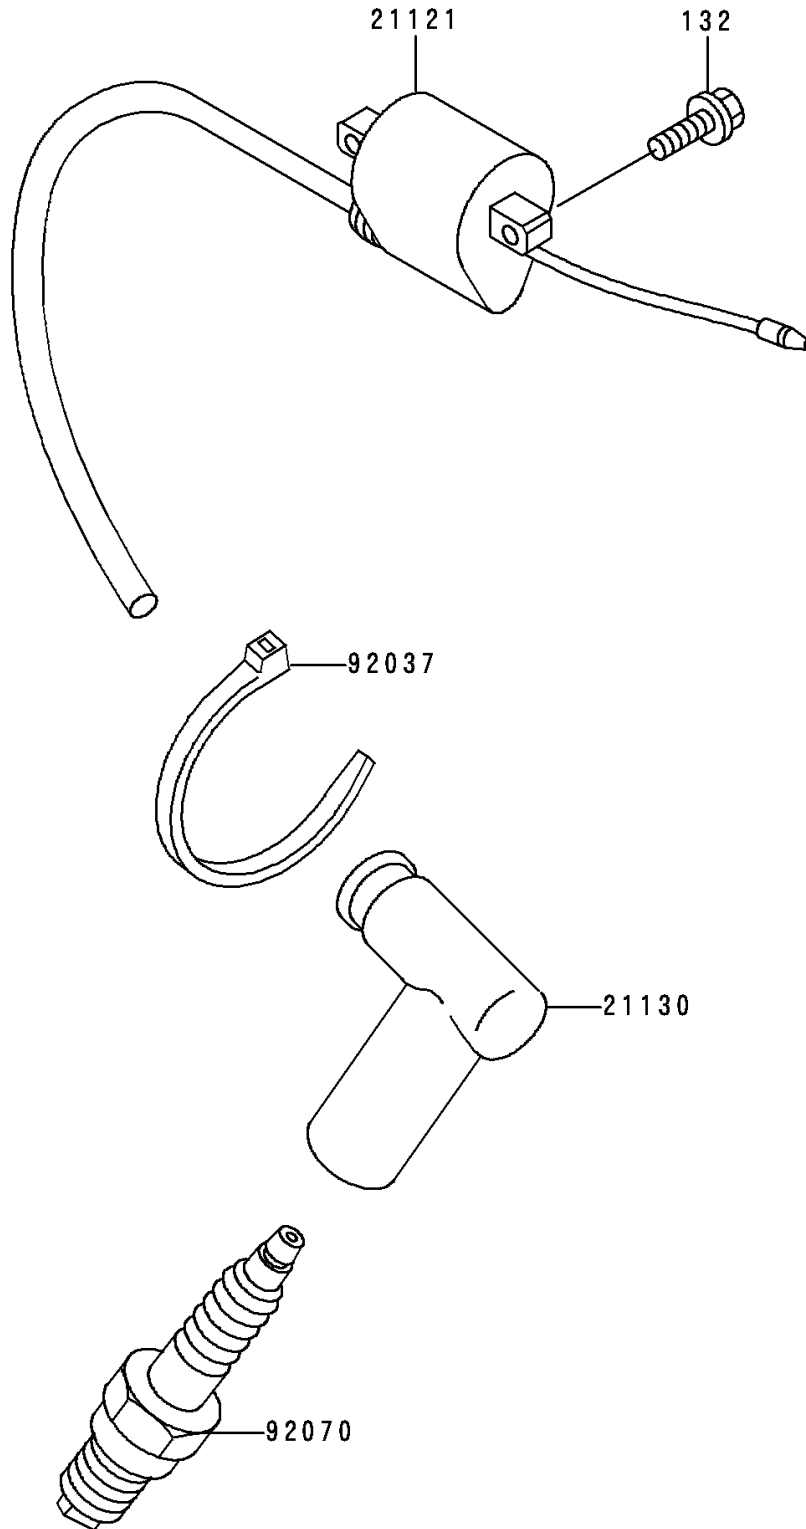

1992 KX80 PARTS DIAGRAM

Ignition Coil

E1830

1992 KX80 PARTS LIST

Ignition Coil

ITEM NAME	PART NUMBER	QUANTITY
BOLT-FLANGED-SMALL (Ref # 132)	132G0616	2
COIL-IGNITION (Ref # 21121)	21121-1205	1
CAP-SPARK PLUG (Ref # 21130)	21130-1062	1
CLAMP (Ref # 92037)	92037-1173	1
PLUG-SPARK,R6254K-105(NGK) (Ref # 92070)	92070-1204	1
PLUG-SPARK,R6252K-105(NGK) (Ref # 92070A)	92070-1205	1