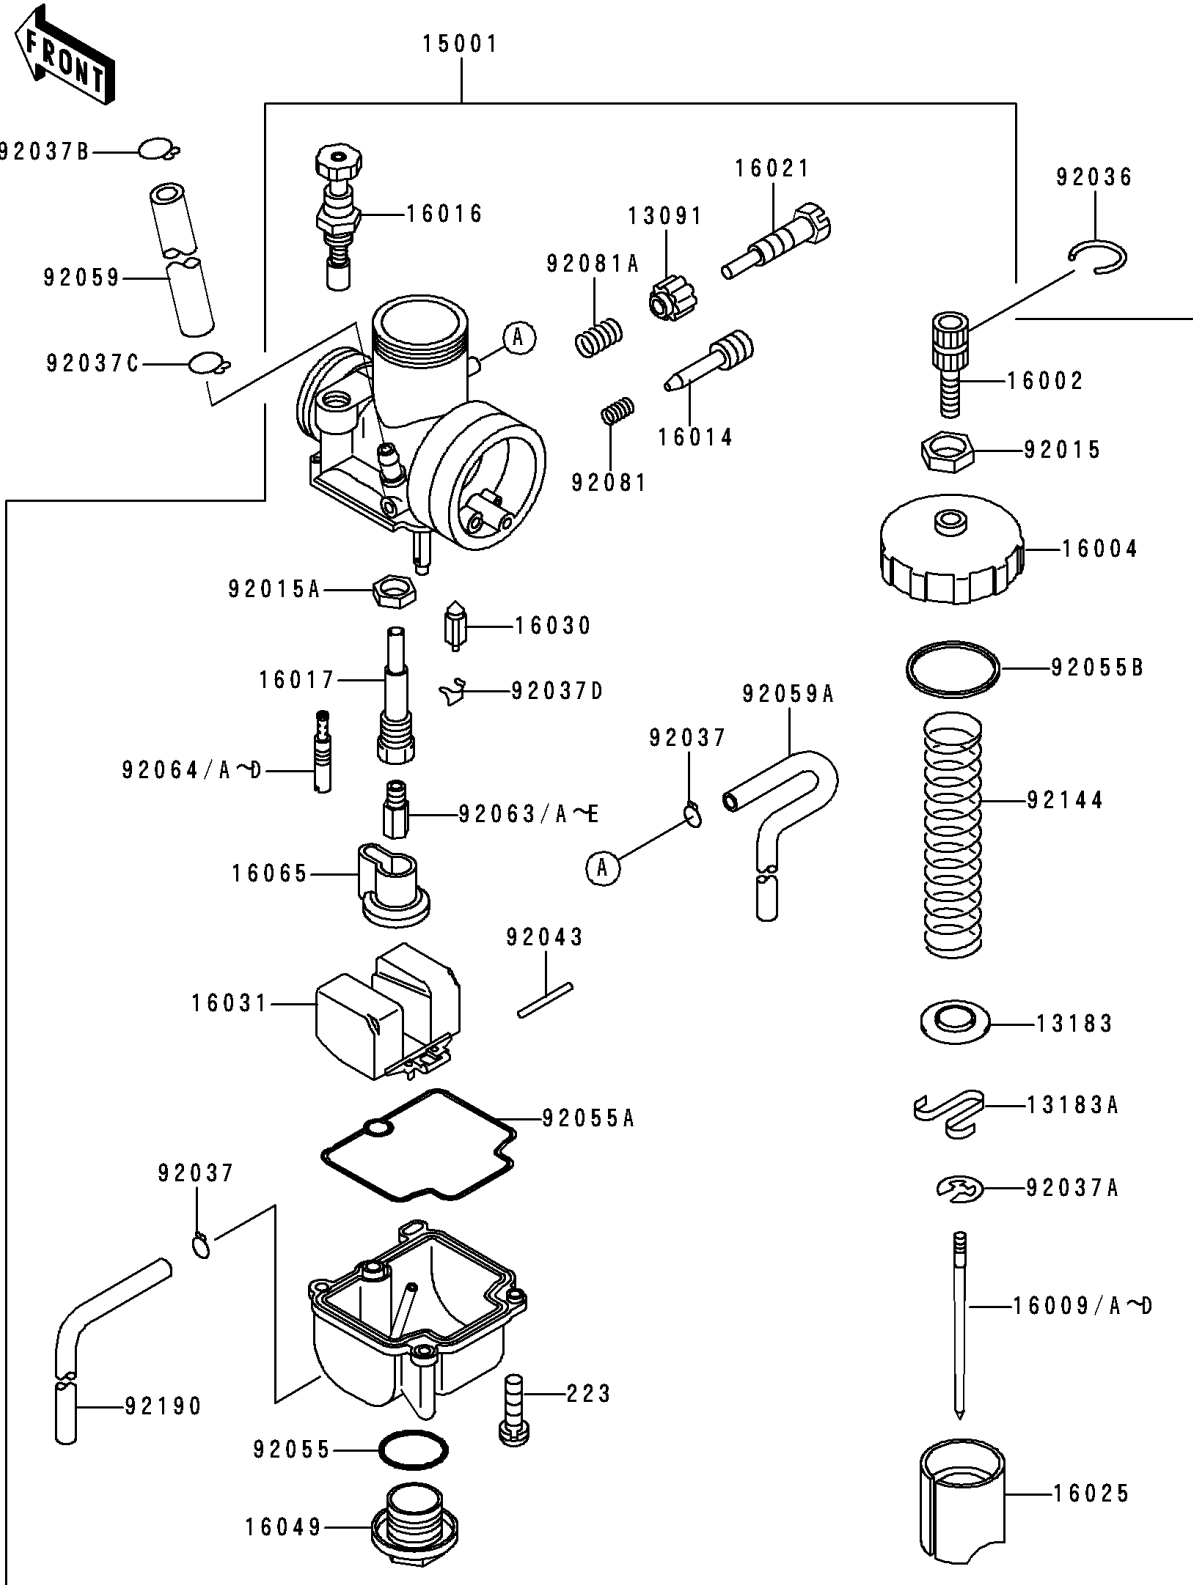

1992 Big Wheel PARTS DIAGRAM

Carburetor

E1611

1992 Big Wheel PARTS LIST

Carburetor

ITEM NAME	PART NUMBER	QUANTITY
HOLDER,STOP SCREW (Ref # 13091)	13091-1492	1
PLATE (Ref # 13183)	13183-1162	1
PLATE,THROTTLE (Ref # 13183A)	13183-1250	1
CARBURETOR-ASSY (Ref # 15001)	15001-1571	1
ADJUSTER-CABLE (Ref # 16002)	16002-1056	1
CAP-CHAMBER,MIXING (Ref # 16004)	16004-1059	1
NEEDLE-JET,N68U (Ref # 16009)	16009-1573	1
NEEDLE-JET,N68S (Ref # 16009A)	16009-1574	1
NEEDLE-JET,N68T (Ref # 16009B)	16009-1575	1
NEEDLE-JET,N68V (Ref # 16009C)	16009-1576	1
NEEDLE-JET,N68W (Ref # 16009D)	16009-1577	1
SCREW-PILOT AIR (Ref # 16014)	16014-1033	1
PLUNGER,STARTER (Ref # 16016)	16016-1028	1
JET-NEEDLE (Ref # 16017)	16017-1365	1
SCREW-THROTTLE STOP (Ref # 16021)	16021-1121	1
VALVE-THROTTLE,CA3.0 (Ref # 16025)	16025-1162	1
VALVE-FLOAT (Ref # 16030)	16030-1064	1
FLOAT (Ref # 16031)	16031-1071	1
COVER-MAIN JET (Ref # 16049)	16049-1051	1
HOLDER-CARBURETOR (Ref # 16065)	16065-1162	1
NUT,CABLE ADJUST LOCK (Ref # 92015)	92015-1574	1
NUT (Ref # 92015A)	92015-1674	1
RING-SNAP (Ref # 92036)	92036-018	1
CLAMP,TUBE (Ref # 92037)	92037-1396	2
CLAMP,JET NEEDLE (Ref # 92037A)	92037-1401	1
CLAMP,TUBE (Ref # 92037B)	92037-147	1
CLAMP (Ref # 92037C)	92037-1712	1
CLAMP,FLOAT (Ref # 92037D)	92037-1991	1
PIN,FLOAT (Ref # 92043)	92043-1207	1