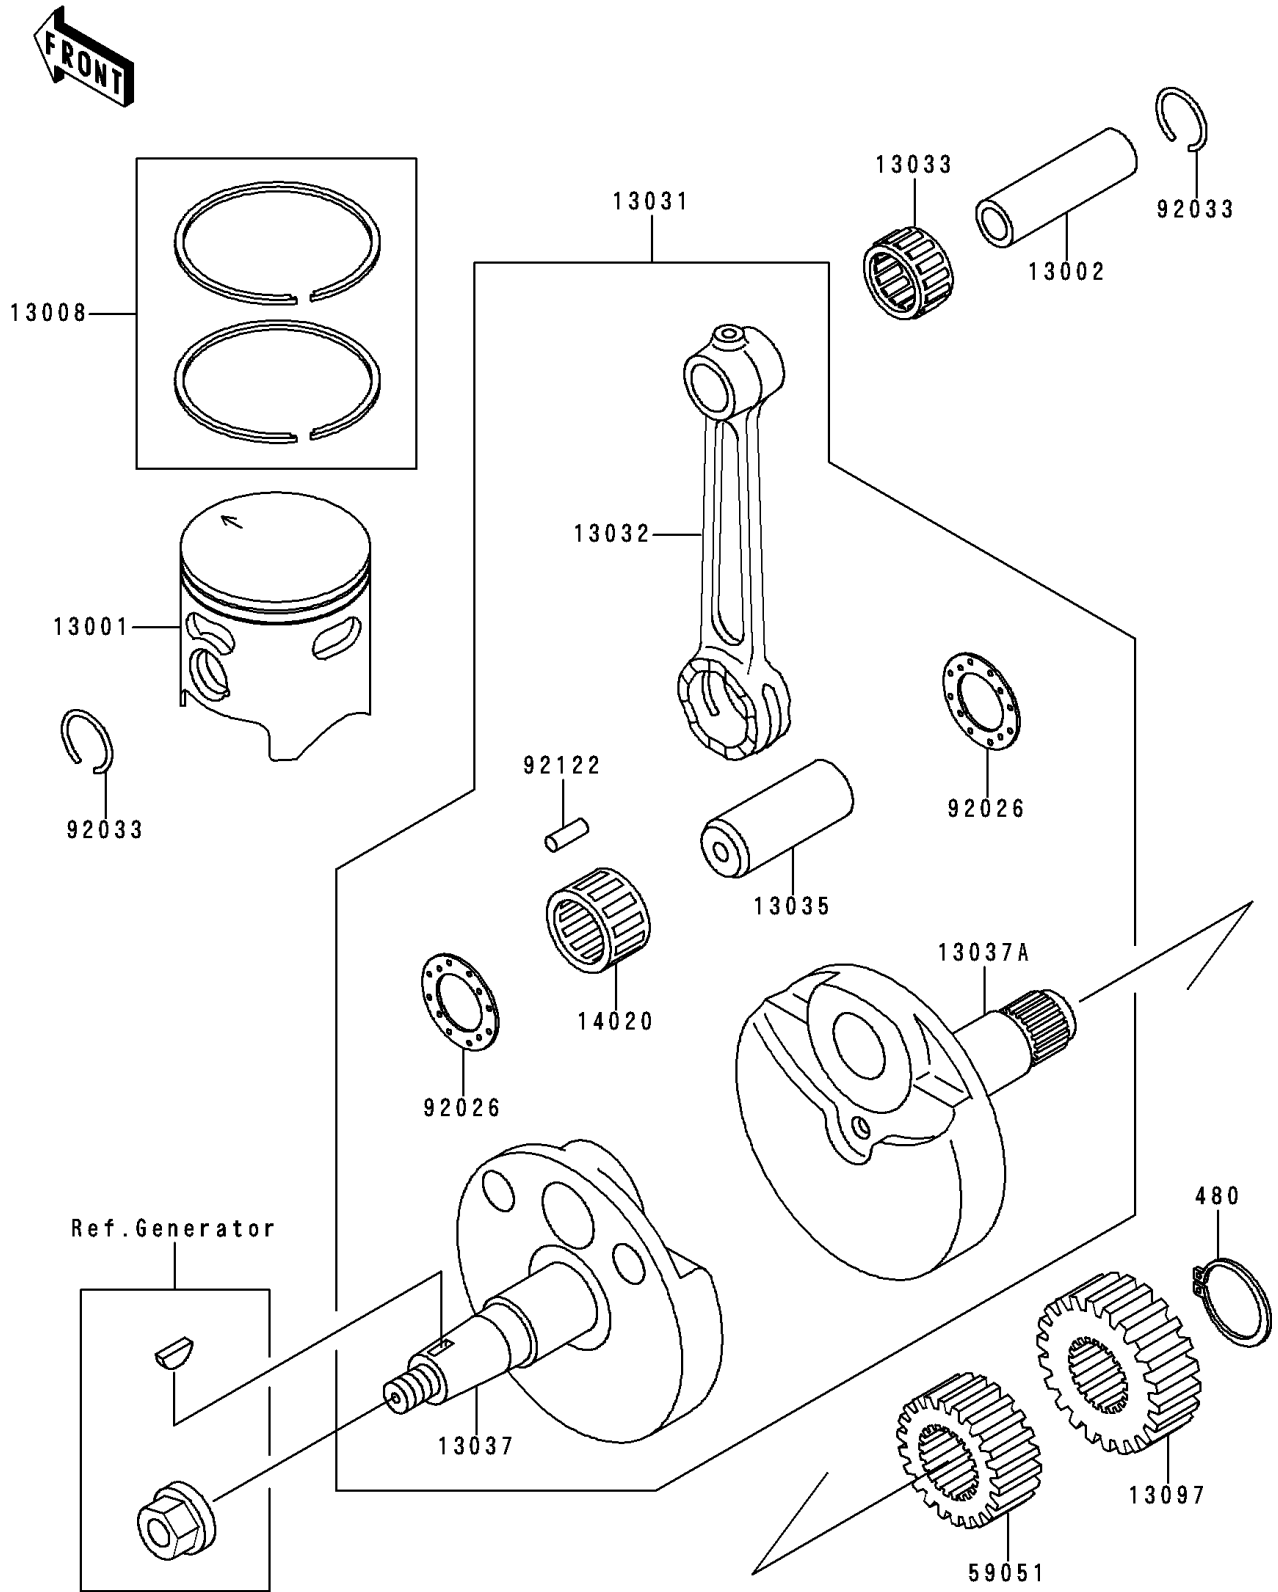

1992 KX80 PARTS DIAGRAM

Crankshaft/Piston

E1320

1992 KX80 PARTS LIST

Crankshaft/Piston

ITEM NAME	PART NUMBER	QUANTITY
CIRCLIP-TYPE-C,16MM (Ref # 480)	480J1600	1
PISTON-ENGINE,(B) (Ref # 13001)	13001-1306	1
PIN-PISTON (Ref # 13002)	13002-1079	1
RING-SET-PISTON (Ref # 13008)	13008-1100	1
CRANKSHAFT-COMP (Ref # 13031)	13031-1313	1
ROD-CONNECTING (Ref # 13032)	13032-1039	1
BEARING-SMALL END,14R1818AP-1 (Ref # 13033)	13033-1053	1
PIN-CRANK (Ref # 13035)	13035-1054	1
CRANKSHAFT,LH (Ref # 13037)	13037-1396	1
CRANKSHAFT,RH (Ref # 13037A)	13037-1397	1
GEAR-PRIMARY SPUR,20T (Ref # 13097)	13097-1148	1
RETAINER (Ref # 14020)	14020-1076	1
GEAR-SPUR,PUMP,22T (Ref # 59051)	59051-1146	1
SPACER,22.2X37X1.0 (Ref # 92026)	92026-1136	2
RING-SNAP (Ref # 92033)	92033-1050	2
ROLLER (Ref # 92122)	92122-1177	16