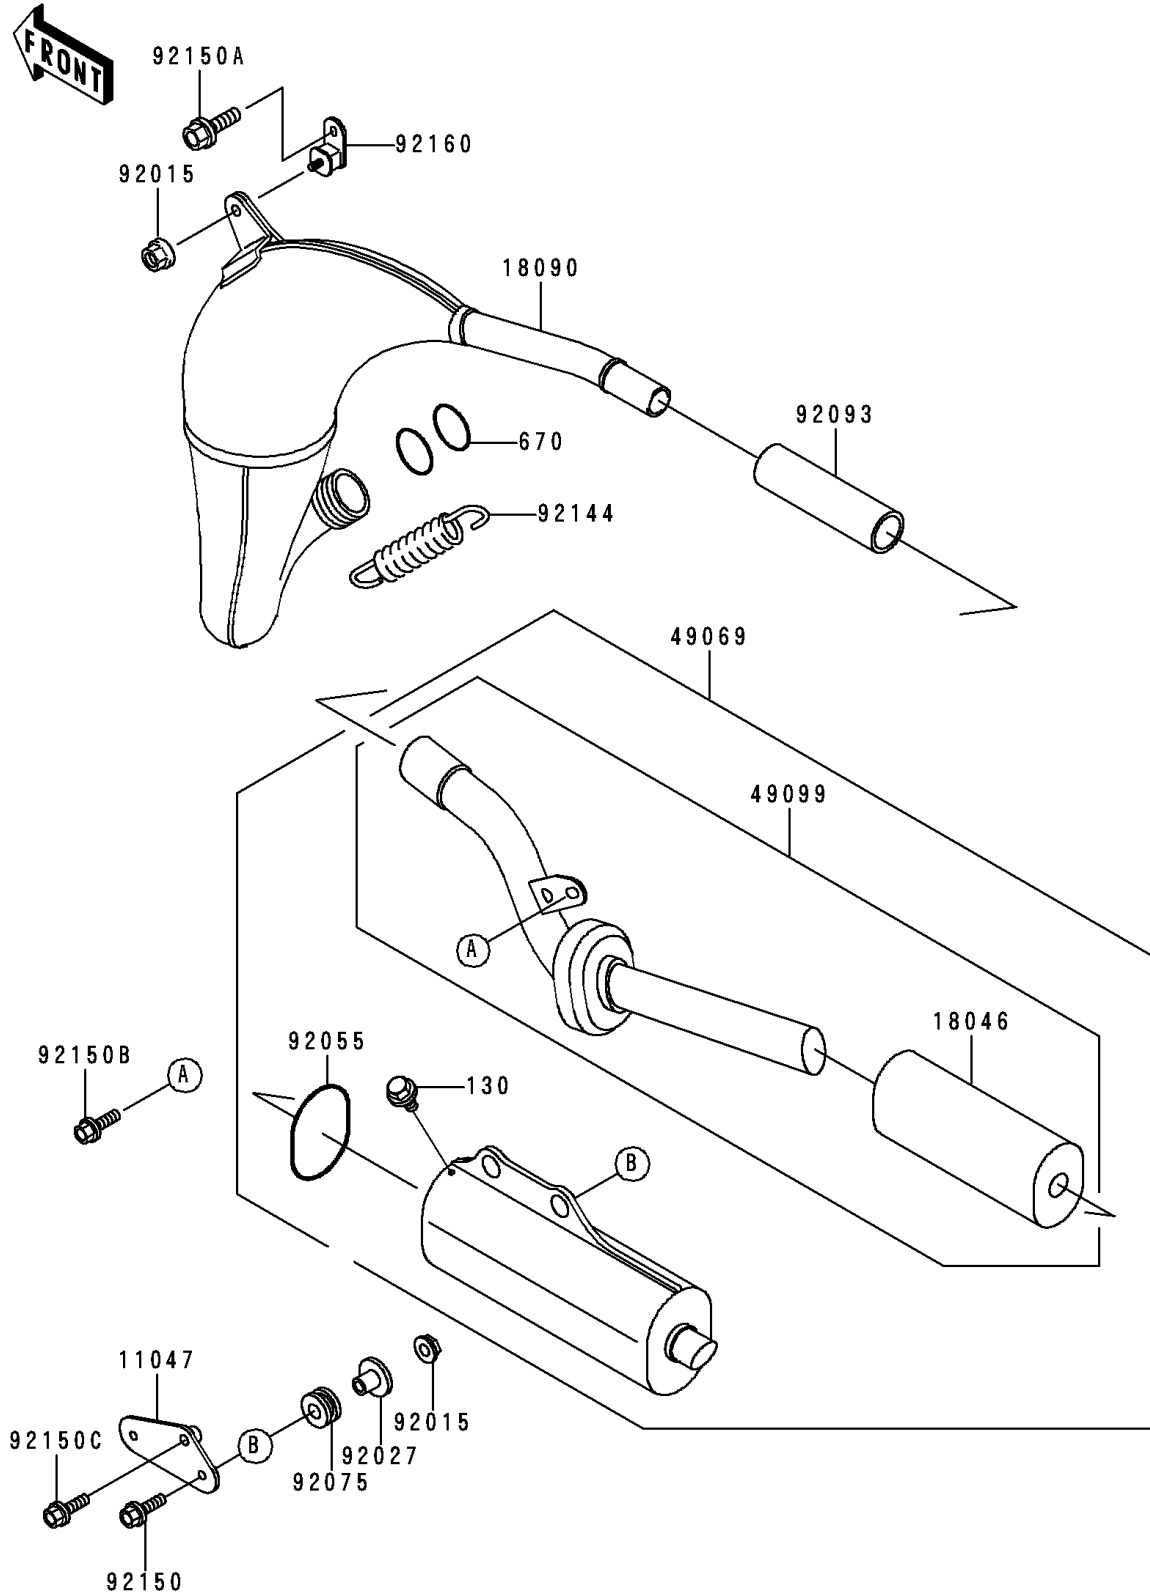

1992 KX80 PARTS DIAGRAM

Muffler

E1140

1992 KX80 PARTS LIST

Muffler

ITEM NAME	PART NUMBER	QUANTITY
BOLT-FLANGED (Ref # 130)	130G0508	2
O RING,36MM (Ref # 670)	670E3036	2
BRACKET,MUFFLER (Ref # 11047)	11047-1495	1
WOOL,BAFFLE PIPE (Ref # 18046)	18046-1136	1
BODY-COMP-MUFFLER (Ref # 18090)	18090-1065	1
MUFFLER-ASSY (Ref # 49069)	49069-1145	1
BAFFLE-PIPE MUFFLER (Ref # 49099)	49099-1321	1
NUT,FLANGED,6MM (Ref # 92015)	92015-1078	3
COLLAR,L=13.1,BLACK (Ref # 92027)	92027-1450	2
RING-O,BAFFLE PIPE (Ref # 92055)	92055-1461	1
DAMPER,MUFFLER FITTING (Ref # 92075)	92075-1857	2
SEAL,MUFFLER JOINT (Ref # 92093)	92093-1200	1
SPRING,EXHAUST CONNECTING (Ref # 92144)	92144-1470	2
BOLT,6X20 (Ref # 92150)	92150-1339	1
BOLT,6X14 (Ref # 92150A)	92150-1340	1
BOLT,6X12 (Ref # 92150B)	92150-1435	1
BOLT,FLANGED,6X25 (Ref # 92150C)	92150-1507	2
DAMPER,MUFFLER,FR (Ref # 92160)	92160-1176	1