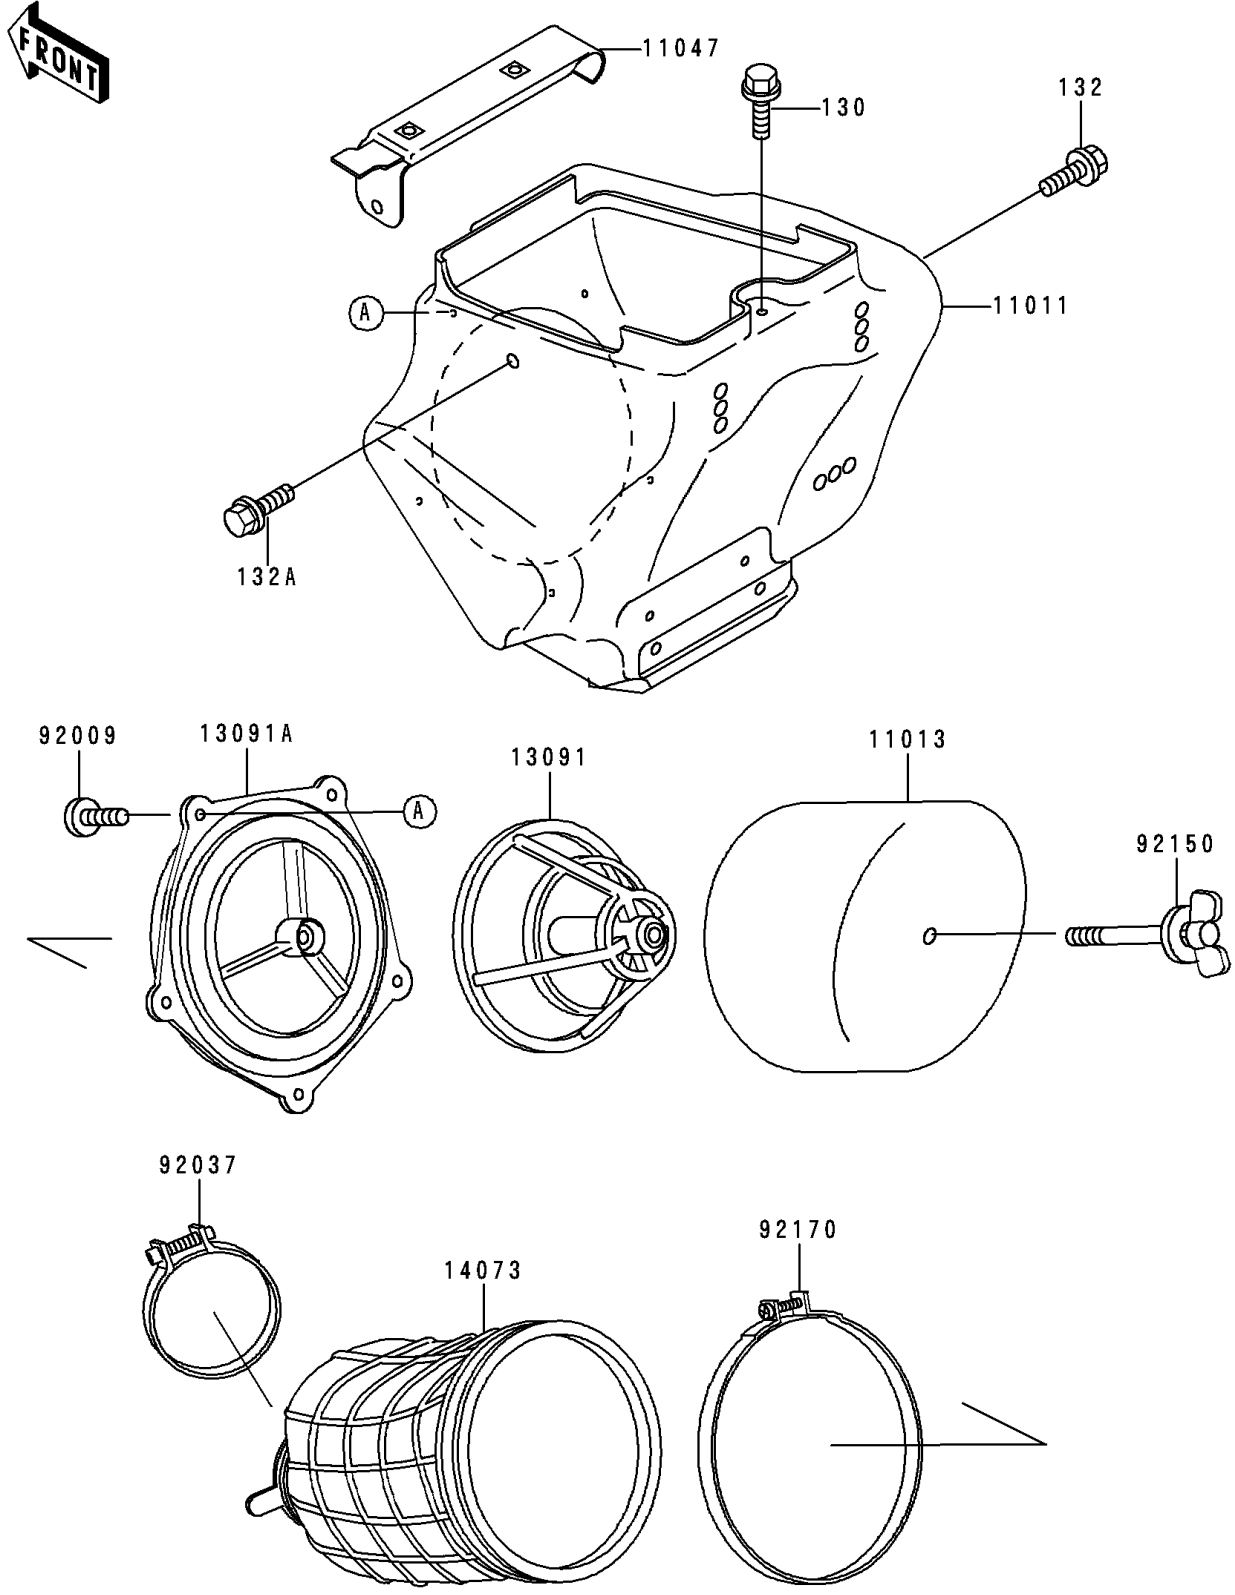

1993 Big Wheel PARTS DIAGRAM

Air Filter

E1130

1993 Big Wheel PARTS LIST

Air Filter

ITEM NAME	PART NUMBER	QUANTITY
BOLT-FLANGED (Ref # 130)	130G0608	1
BOLT-FLANGED-SMALL (Ref # 132)	132G0614	1
BOLT-FLANGED-SMALL (Ref # 132A)	132G0620	1
CASE-AIR FILTER (Ref # 11011)	11011-1342	1
ELEMENT-AIR FILTER (Ref # 11013)	11013-1201	1
BRACKET,IGNITER (Ref # 11047)	11047-1361	1
HOLDER,ELEMENT (Ref # 13091)	13091-1696	1
HOLDER (Ref # 13091A)	13091-1697	1
DUCT,AIR FILTER (Ref # 14073)	14073-1448	1
SCREW,TAPPING,5X14 (Ref # 92009)	92009-1635	5
CLAMP,55MM (Ref # 92037)	92037-1486	1
BOLT,WING (Ref # 92150)	92150-1565	1
CLAMP,126MM (Ref # 92170)	92170-1194	1