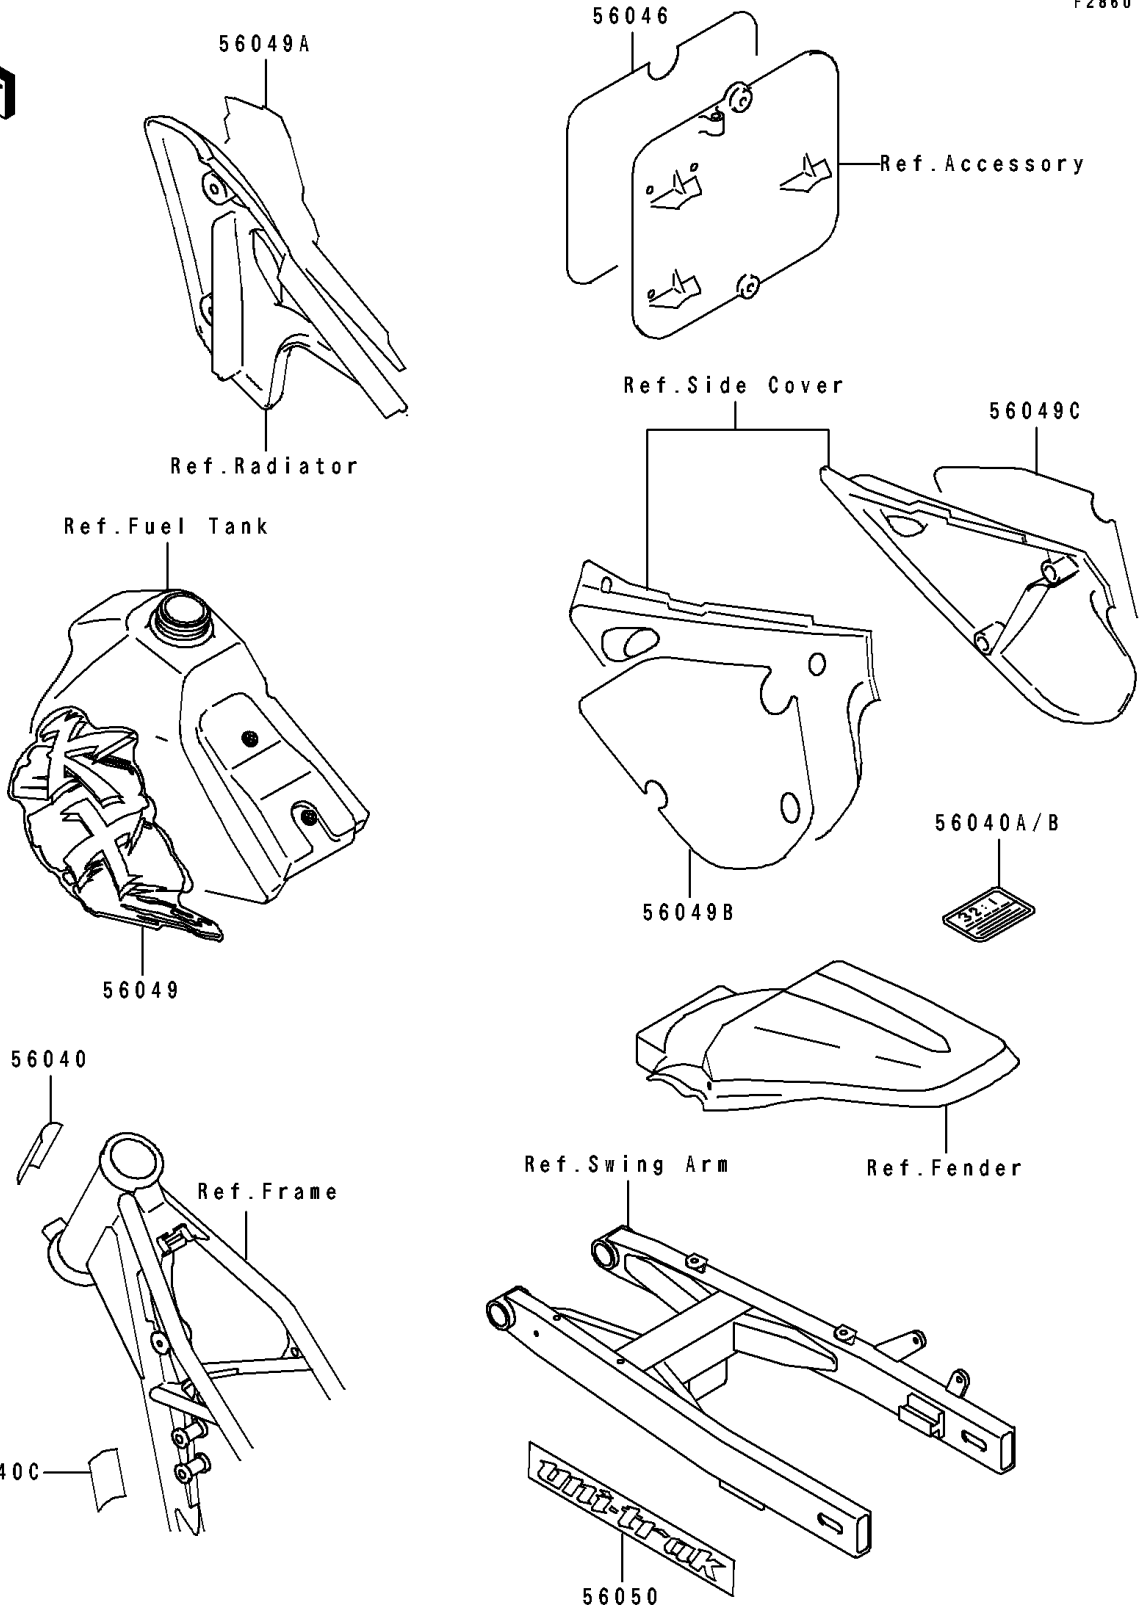

1991 Big Wheel PARTS DIAGRAM

Label

F2860

1991 Big Wheel PARTS LIST

Label

ITEM NAME	PART NUMBER	QUANTITY
LABEL-WARNING,NOISE (Ref # 56040)	56040-1101	1
LABEL-WARNING,GASOLINE/OIL (Ref # 56040A)	56040-1129	1
PATTERN,NUMBER PLATE (Ref # 56046)	56046-1981	1
PATTERN,FUEL TANK,LH (Ref # 56049)	56049-1705	1
PATTERN,SHROUD,RH (Ref # 56049A)	56049-1706	1
PATTERN,SIDE COVER,LH (Ref # 56049B)	56049-1707	1
PATTERN,SIDE COVER,RH (Ref # 56049C)	56049-1708	1
MARK,SWING ARM,UNI-TRAK (Ref # 56050)	56050-1669	2