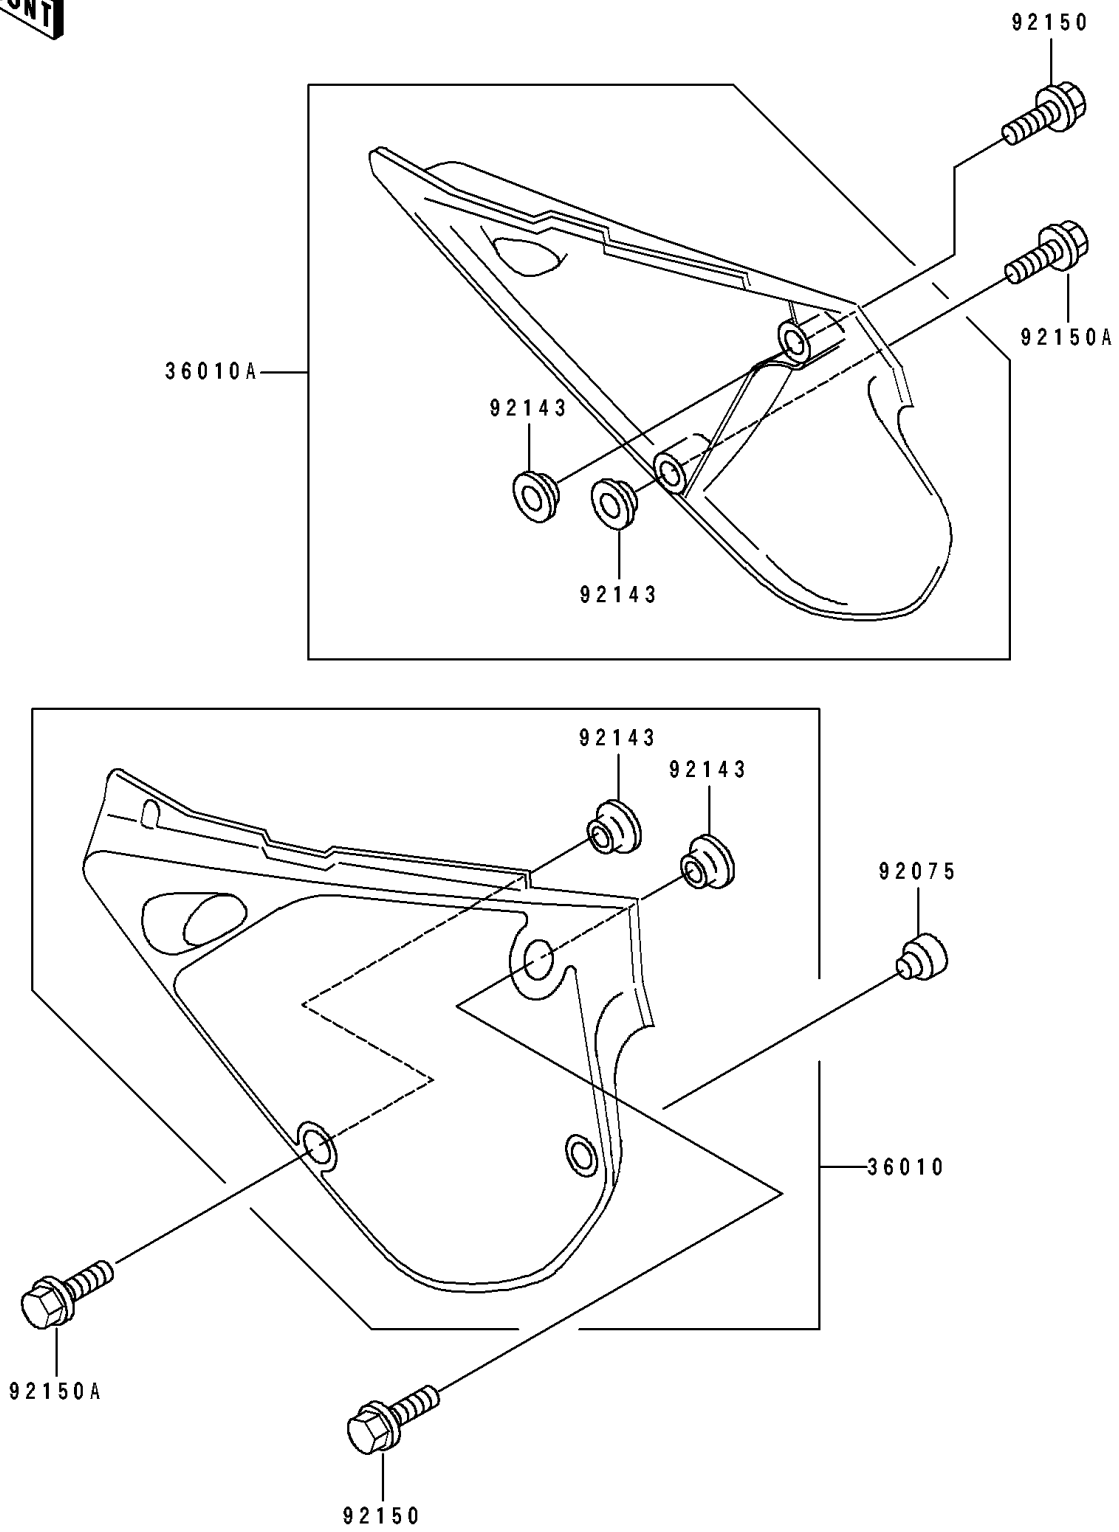

1991 Big Wheel PARTS DIAGRAM

Side Cover

F2611

1991 Big Wheel PARTS LIST

Side Cover

ITEM NAME	PART NUMBER	QUANTITY
COVER-SIDE,LH,L.GREEN (Ref # 36010)	36010-5408-6W	1
COVER-SIDE,RH,L.GREEN (Ref # 36010A)	36010-5409-6W	1
BOLT,6X16 (Ref # 92002)	92002-1461	4
COLLAR (Ref # 92143)	92143-1470	4