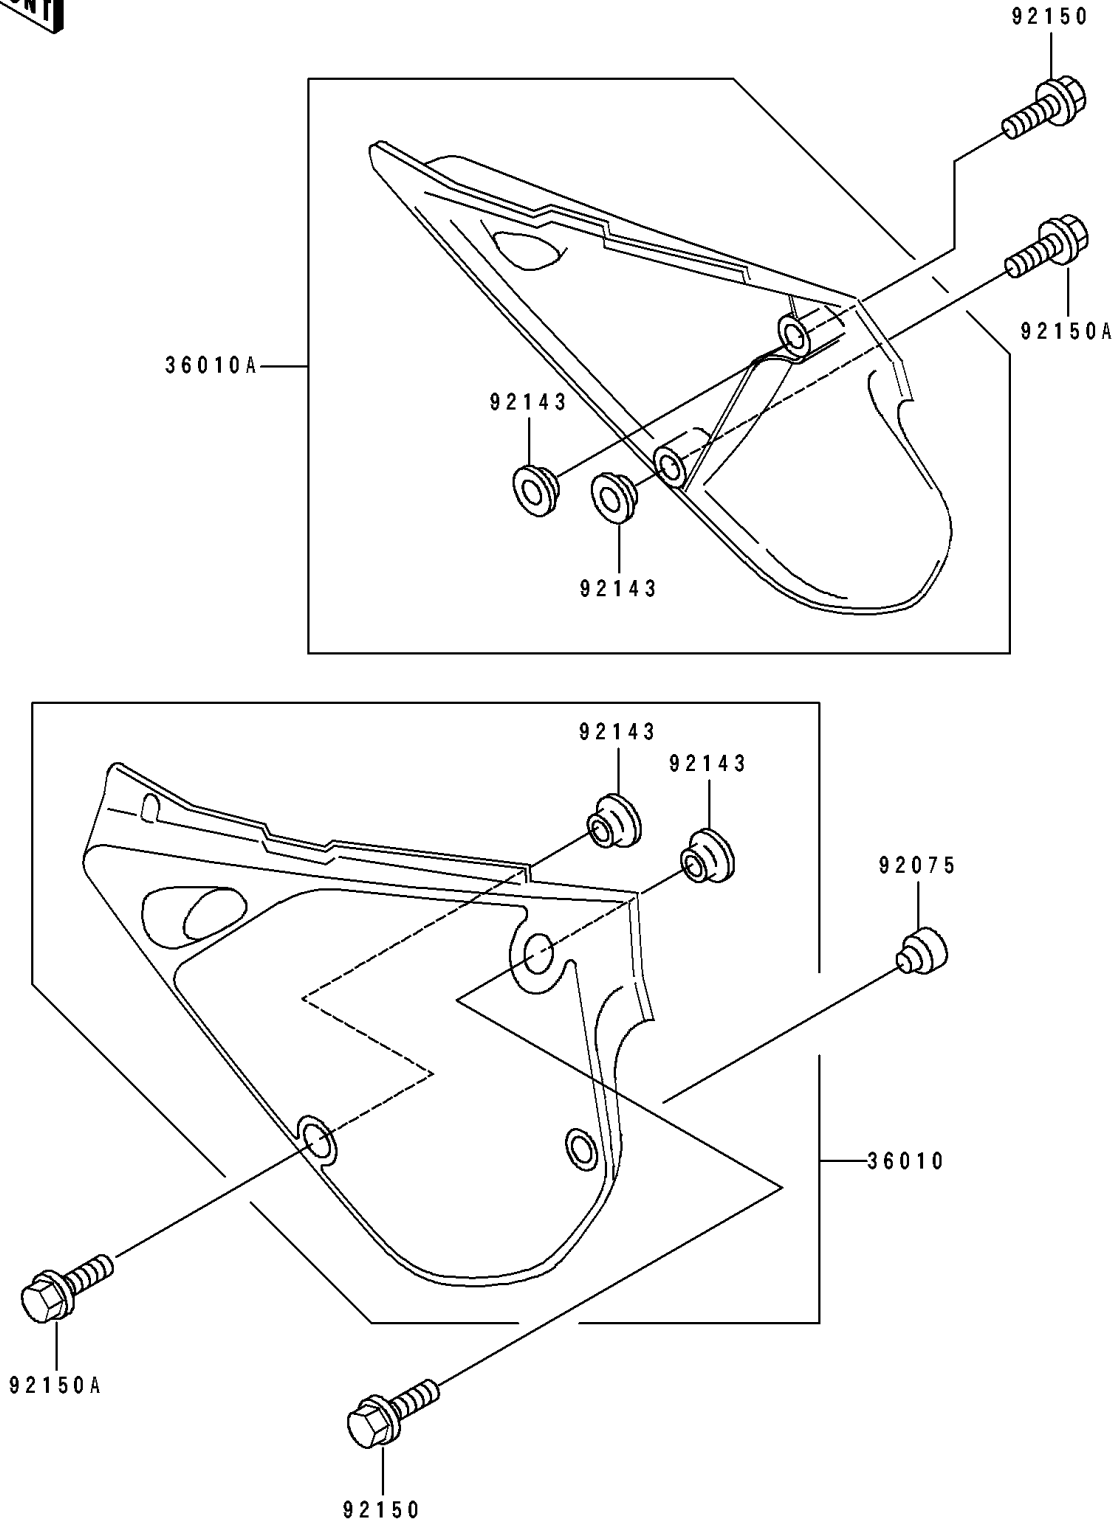

1991 KX80 PARTS DIAGRAM

Side Cover

F2611

1991 KX80 PARTS LIST

Side Cover

ITEM NAME	PART NUMBER	QUANTITY
COVER-SIDE,LH,L.GREEN (Ref # 36010)	36010-5408-6W	1
COVER-SIDE,RH,L.GREEN (Ref # 36010A)	36010-5409-6W	1
BOLT,6X16 (Ref # 92002)	92002-1461	4
COLLAR (Ref # 92143)	92143-1470	4