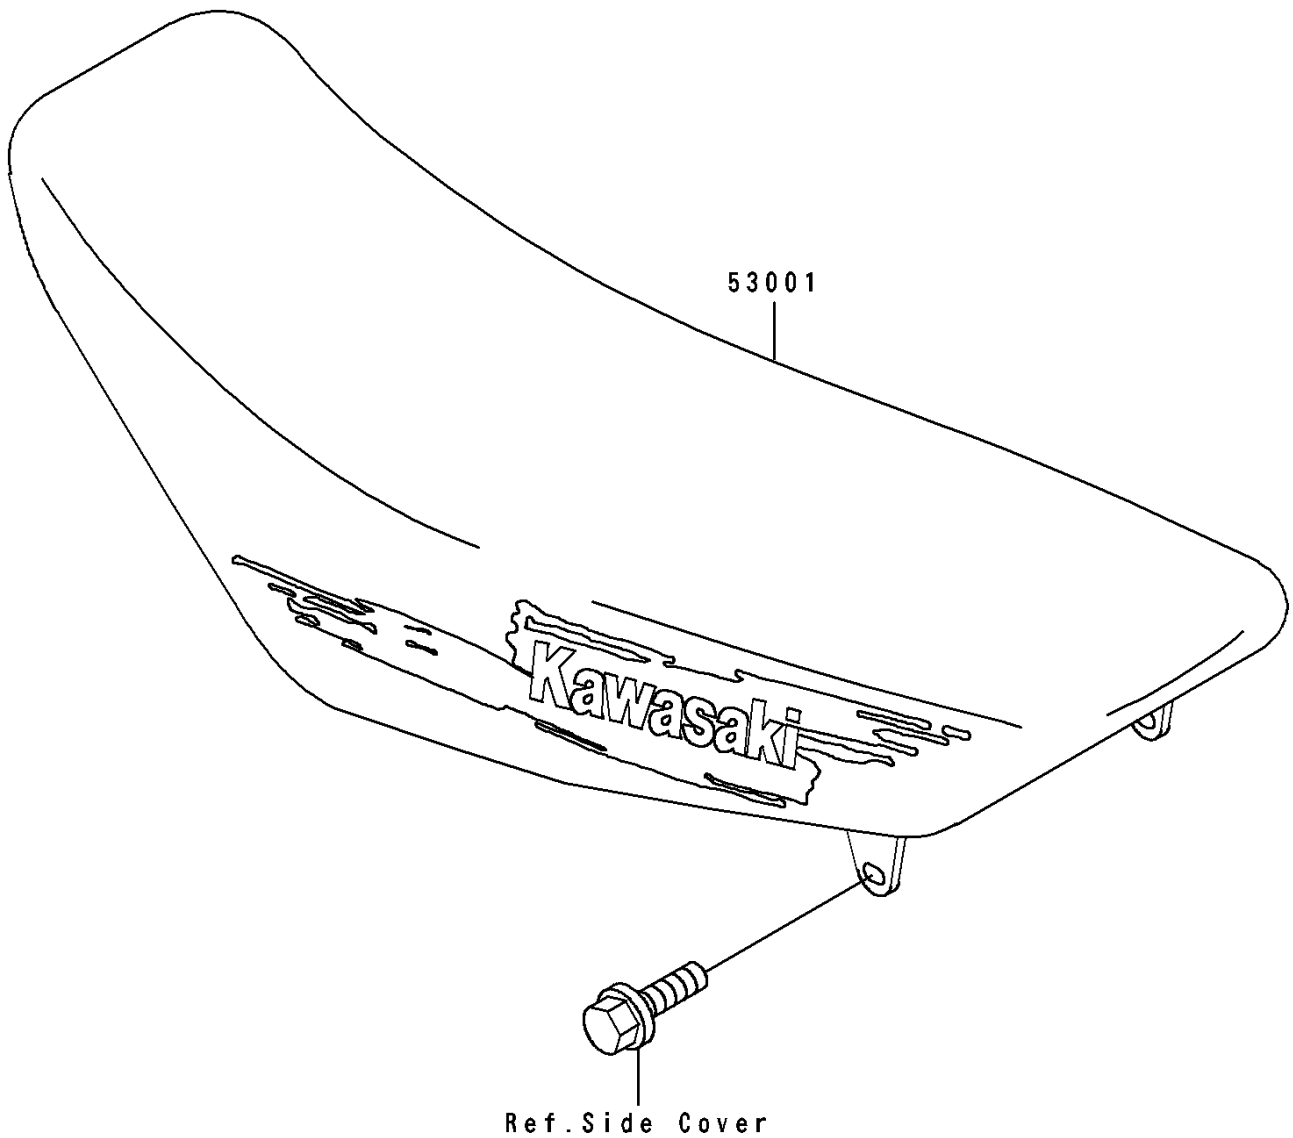

# 1991 KX80 PARTS DIAGRAM

Seat

F2510

# 1991 KX80 PARTS LIST

Seat

ITEM NAME	PART NUMBER	QUANTITY
SEAT-ASSY,BLUE (Ref # 53001)	53001-1619-MZ	1