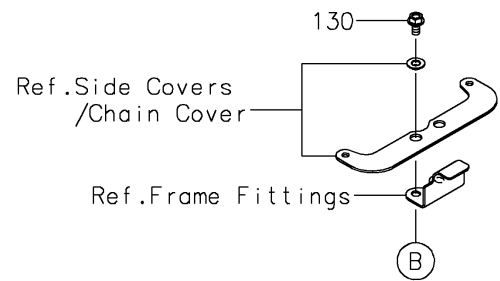

2019 W800 CAFE PARTS DIAGRAM

Air Cleaner

E1130

2019 W800 CAFE PARTS LIST

Air Cleaner

ITEM NAME	PART NUMBER	QUANTITY
FILTER-ASSY-AIR,RH (Ref # 11010)	11010-0953	1
FILTER-ASSY-AIR,LH (Ref # 11010A)	11010-0959	1
ELEMENT-ASSY-AIR FILTER,LH (Ref # 11029)	11029-0012	1
ELEMENT-ASSY-AIR FILTER,RH (Ref # 11029A)	11029-0013	1
PIPE,L=218 (Ref # 32155)	32155-0462	1
PIPE,L=303 (Ref # 32155A)	32155-0463	1
VALVE-ASSY,AIR CUT (Ref # 49116)	49116-0017	1
CLAMP,TUBE (Ref # 92037)	92037-147	2
CLAMP (Ref # 92037A)	92037-1679	1
PLUG,DRAIN (Ref # 92066)	92066-1211	1
GROMMET (Ref # 92071)	92071-0026	1
GROMMET,AIR SUCTION VALVE (Ref # 92071A)	92071-1249	1
SEAL (Ref # 92093)	92093-1496	1
SEAL (Ref # 92093A)	92093-1497	1
SPRING (Ref # 92145)	92145-0795	2
CLAMP (Ref # 92170)	92170-1060	2
SCREW,TAPPING,5X20 (Ref # 92172)	92172-0009	3
SCREW,TAPPING,5X20 (Ref # 92172A)	92172-0011	2
TUBE,ACV-A/C (Ref # 92192)	92192-0916	1
TUBE,HEAD-ACV (Ref # 92192A)	92192-0917	1
TUBE,BREATHER (Ref # 92192B)	92192-0972	1
TUBE,DRAIN (Ref # 92192C)	92192-1034	1
BOLT-FLANGED,6X12 (Ref # 130)	130BA0612	2
WASHER-PLAIN,5MM (Ref # 411)	411AB0500	4