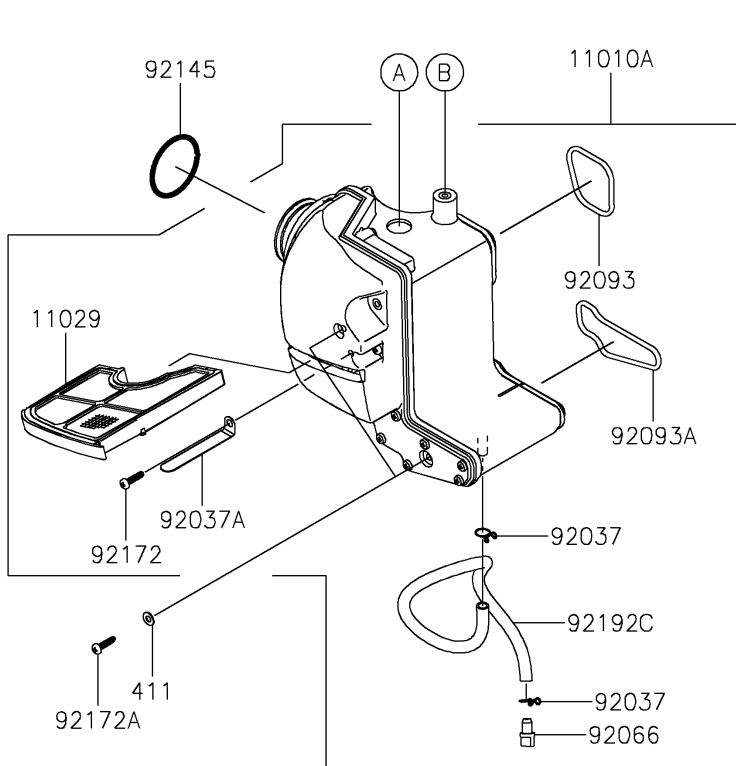

2019 W800 CAFE PARTS DIAGRAM

Air Cleaner

E1130

2019 W800 CAFE PARTS LIST

Air Cleaner

ITEM NAME	PART NUMBER	QUANTITY
FILTER-ASSY-AIR,RH (Ref # 11010)	11010-0953	1
FILTER-ASSY-AIR,LH (Ref # 11010A)	11010-0959	1
ELEMENT-ASSY-AIR FILTER,LH (Ref # 11029)	11029-0012	1
ELEMENT-ASSY-AIR FILTER,RH (Ref # 11029A)	11029-0013	1
PIPE,L=218 (Ref # 32155)	32155-0462	1
PIPE,L=303 (Ref # 32155A)	32155-0463	1
VALVE-ASSY,AIR CUT (Ref # 49116)	49116-0017	1
CLAMP,TUBE (Ref # 92037)	92037-147	2
CLAMP (Ref # 92037A)	92037-1679	1
PLUG,DRAIN (Ref # 92066)	92066-1211	1
GROMMET (Ref # 92071)	92071-0026	1
GROMMET,AIR SUCTION VALVE (Ref # 92071A)	92071-1249	1
SEAL (Ref # 92093)	92093-1496	1
SEAL (Ref # 92093A)	92093-1497	1
SPRING (Ref # 92145)	92145-0795	2
CLAMP (Ref # 92170)	92170-1060	2
SCREW,TAPPING,5X20 (Ref # 92172)	92172-0009	3
SCREW,TAPPING,5X20 (Ref # 92172A)	92172-0011	2
TUBE,ACV-A/C (Ref # 92192)	92192-0916	1
TUBE,HEAD-ACV (Ref # 92192A)	92192-0917	1
TUBE,BREATHER (Ref # 92192B)	92192-0972	1
TUBE,DRAIN (Ref # 92192C)	92192-1034	1
BOLT-FLANGED,6X12 (Ref # 130)	130BA0612	2
WASHER-PLAIN,5MM (Ref # 411)	411AB0500	4