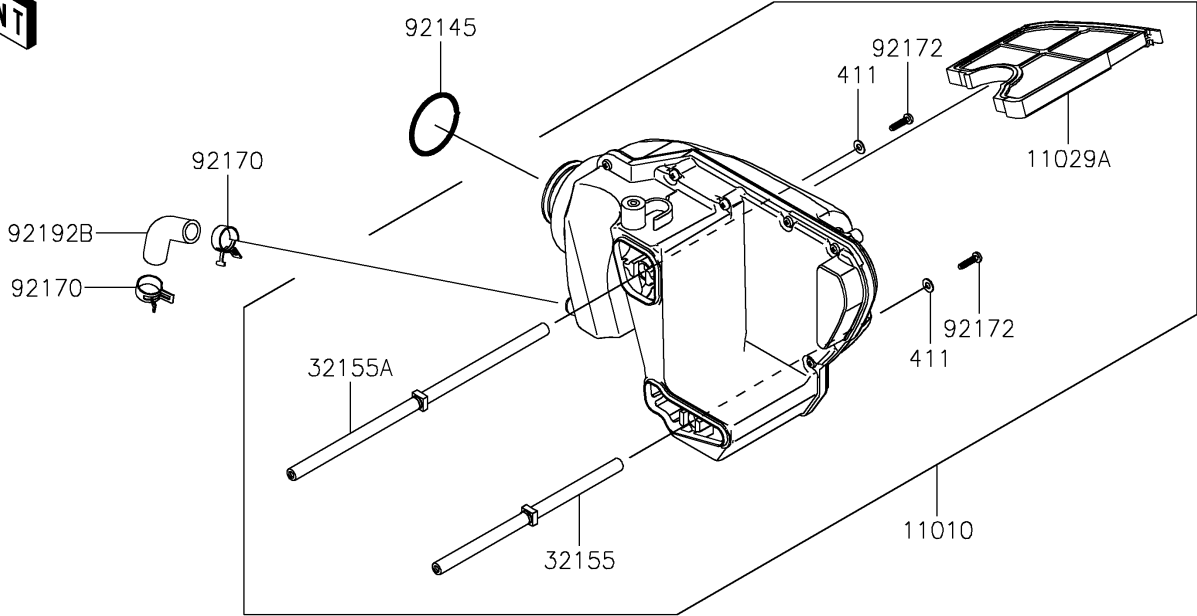

2019 W800 CAFE PARTS DIAGRAM

Air Cleaner

E1130

2019 W800 CAFE PARTS LIST

Air Cleaner

ITEM NAME	PART NUMBER	QUANTITY
FILTER-ASSY-AIR,RH (Ref # 11010)	11010-0953	1
FILTER-ASSY-AIR,LH (Ref # 11010A)	11010-0959	1
ELEMENT-ASSY-AIR FILTER,LH (Ref # 11029)	11029-0012	1
ELEMENT-ASSY-AIR FILTER,RH (Ref # 11029A)	11029-0013	1
PIPE,L=218 (Ref # 32155)	32155-0462	1
PIPE,L=303 (Ref # 32155A)	32155-0463	1
VALVE-ASSY,AIR CUT (Ref # 49116)	49116-0017	1
CLAMP,TUBE (Ref # 92037)	92037-147	2
CLAMP (Ref # 92037A)	92037-1679	1
PLUG,DRAIN (Ref # 92066)	92066-1211	1
GROMMET (Ref # 92071)	92071-0026	1
GROMMET,AIR SUCTION VALVE (Ref # 92071A)	92071-1249	1
SEAL (Ref # 92093)	92093-1496	1
SEAL (Ref # 92093A)	92093-1497	1
SPRING (Ref # 92145)	92145-0795	2
CLAMP (Ref # 92170)	92170-1060	2
SCREW,TAPPING,5X20 (Ref # 92172)	92172-0009	3
SCREW,TAPPING,5X20 (Ref # 92172A)	92172-0011	2
TUBE,ACV-A/C (Ref # 92192)	92192-0916	1
TUBE,HEAD-ACV (Ref # 92192A)	92192-0917	1
TUBE,BREATHER (Ref # 92192B)	92192-0972	1
TUBE,DRAIN (Ref # 92192C)	92192-1034	1
BOLT-FLANGED,6X12 (Ref # 130)	130BA0612	2
WASHER-PLAIN,5MM (Ref # 411)	411AB0500	4