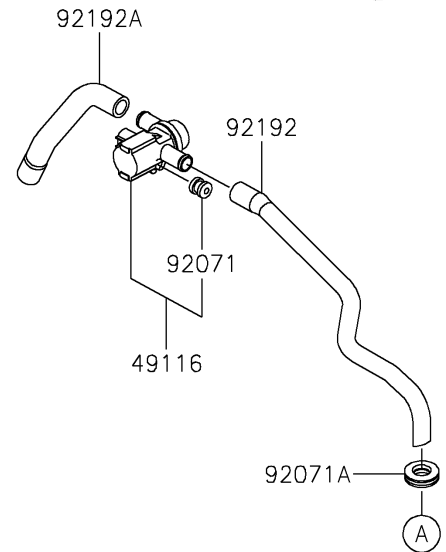

2019 W800 CAFE PARTS DIAGRAM

Air Cleaner

E1130

2019 W800 CAFE PARTS LIST

Air Cleaner

ITEM NAME	PART NUMBER	QUANTITY
FILTER-ASSY-AIR,RH (Ref # 11010)	11010-0953	1
FILTER-ASSY-AIR,LH (Ref # 11010A)	11010-0959	1
ELEMENT-ASSY-AIR FILTER,LH (Ref # 11029)	11029-0012	1
ELEMENT-ASSY-AIR FILTER,RH (Ref # 11029A)	11029-0013	1
PIPE,L=218 (Ref # 32155)	32155-0462	1
PIPE,L=303 (Ref # 32155A)	32155-0463	1
VALVE-ASSY,AIR CUT (Ref # 49116)	49116-0017	1
CLAMP,TUBE (Ref # 92037)	92037-147	2
CLAMP (Ref # 92037A)	92037-1679	1
PLUG,DRAIN (Ref # 92066)	92066-1211	1
GROMMET (Ref # 92071)	92071-0026	1
GROMMET,AIR SUCTION VALVE (Ref # 92071A)	92071-1249	1
SEAL (Ref # 92093)	92093-1496	1
SEAL (Ref # 92093A)	92093-1497	1
SPRING (Ref # 92145)	92145-0795	2
CLAMP (Ref # 92170)	92170-1060	2
SCREW,TAPPING,5X20 (Ref # 92172)	92172-0009	3
SCREW,TAPPING,5X20 (Ref # 92172A)	92172-0011	2
TUBE,ACV-A/C (Ref # 92192)	92192-0916	1
TUBE,HEAD-ACV (Ref # 92192A)	92192-0917	1
TUBE,BREATHER (Ref # 92192B)	92192-0972	1
TUBE,DRAIN (Ref # 92192C)	92192-1034	1
BOLT-FLANGED,6X12 (Ref # 130)	130BA0612	2
WASHER-PLAIN,5MM (Ref # 411)	411AB0500	4