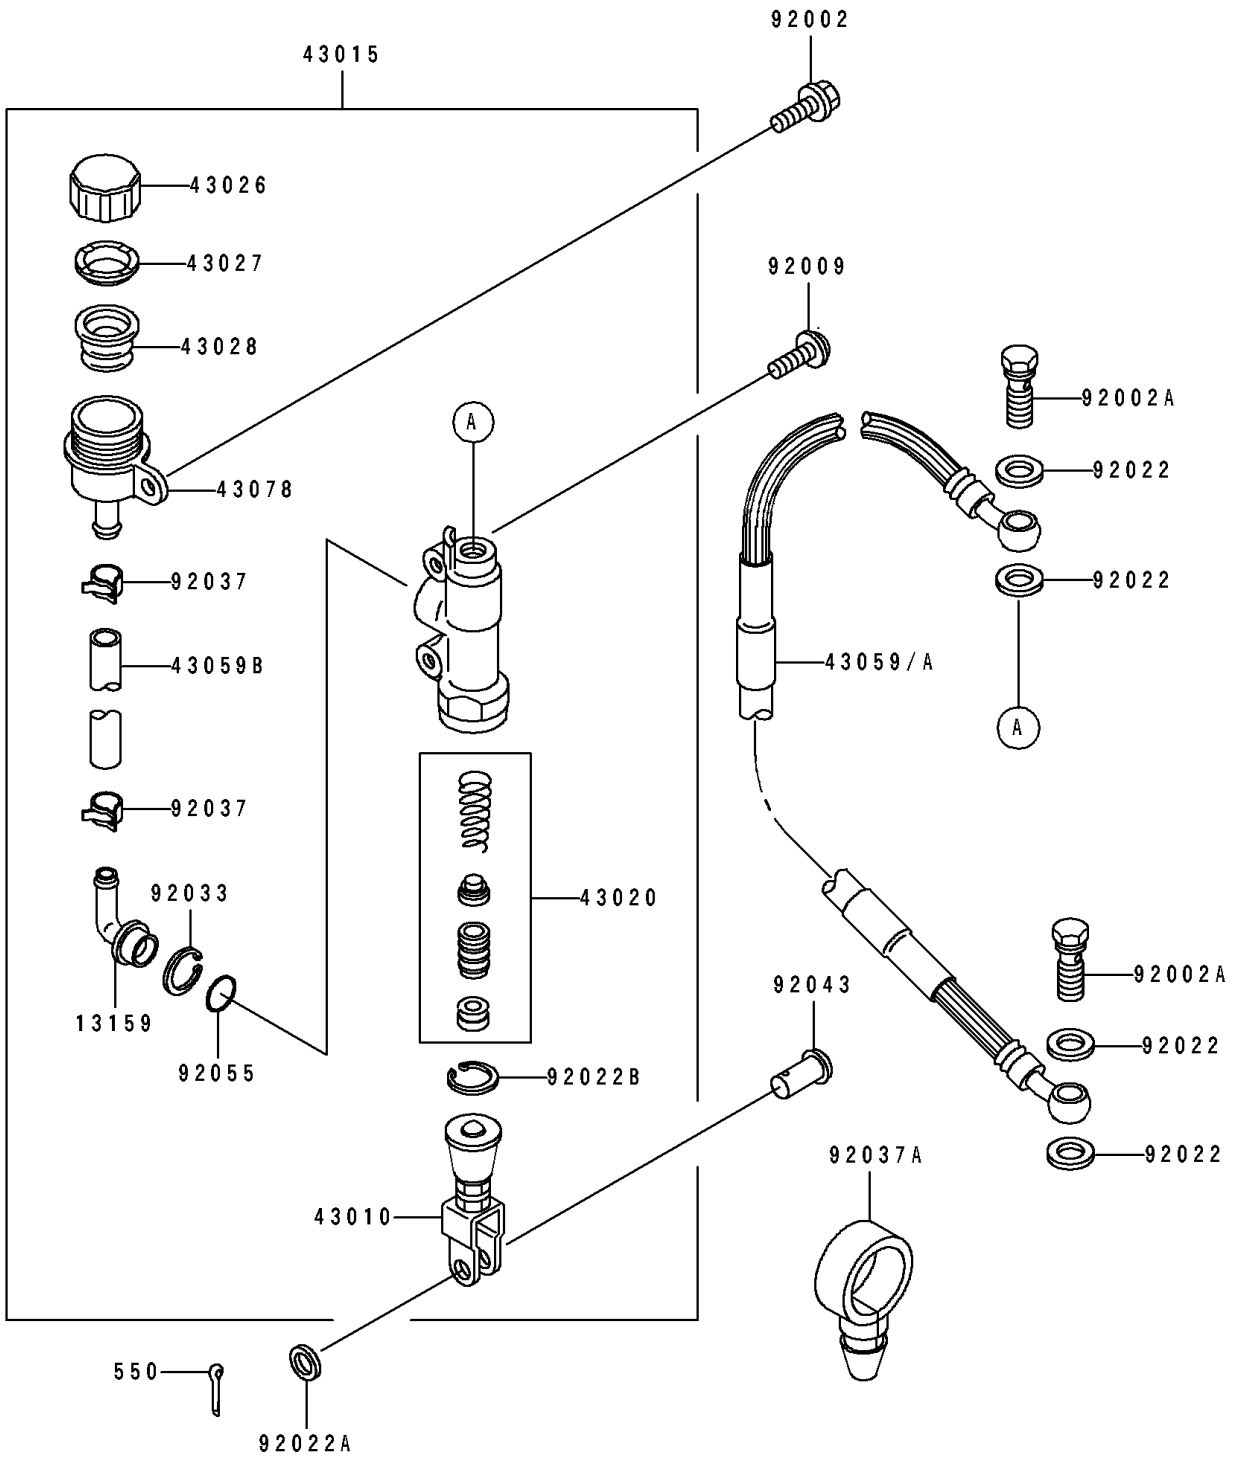

1991 Big Wheel PARTS DIAGRAM

Rear Master Cylinder

F2293

1991 Big Wheel PARTS LIST

Rear Master Cylinder

ITEM NAME	PART NUMBER	QUANTITY
-----------	-------------	----------