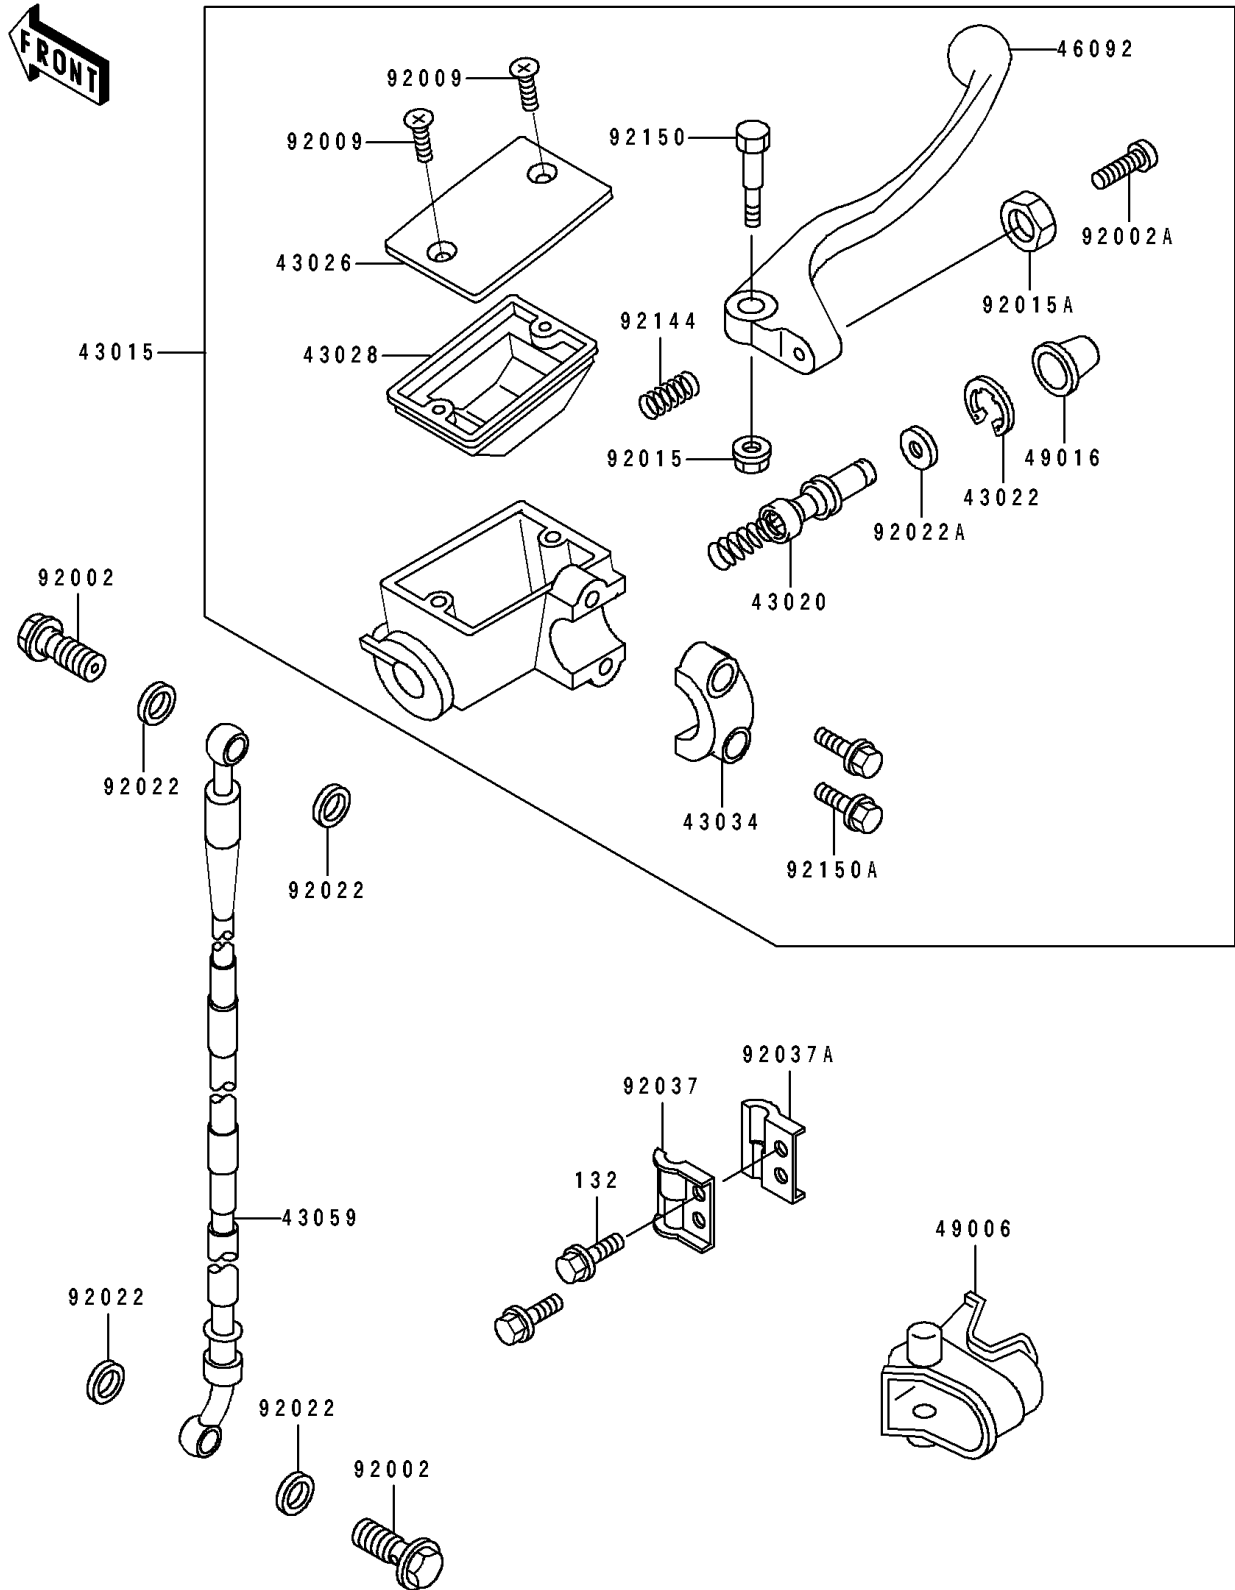

# 1991 Big Wheel PARTS DIAGRAM

Front Master Cylinder

F2291

# 1991 Big Wheel PARTS LIST

Front Master Cylinder

ITEM NAME	PART NUMBER	QUANTITY
-----------	-------------	----------