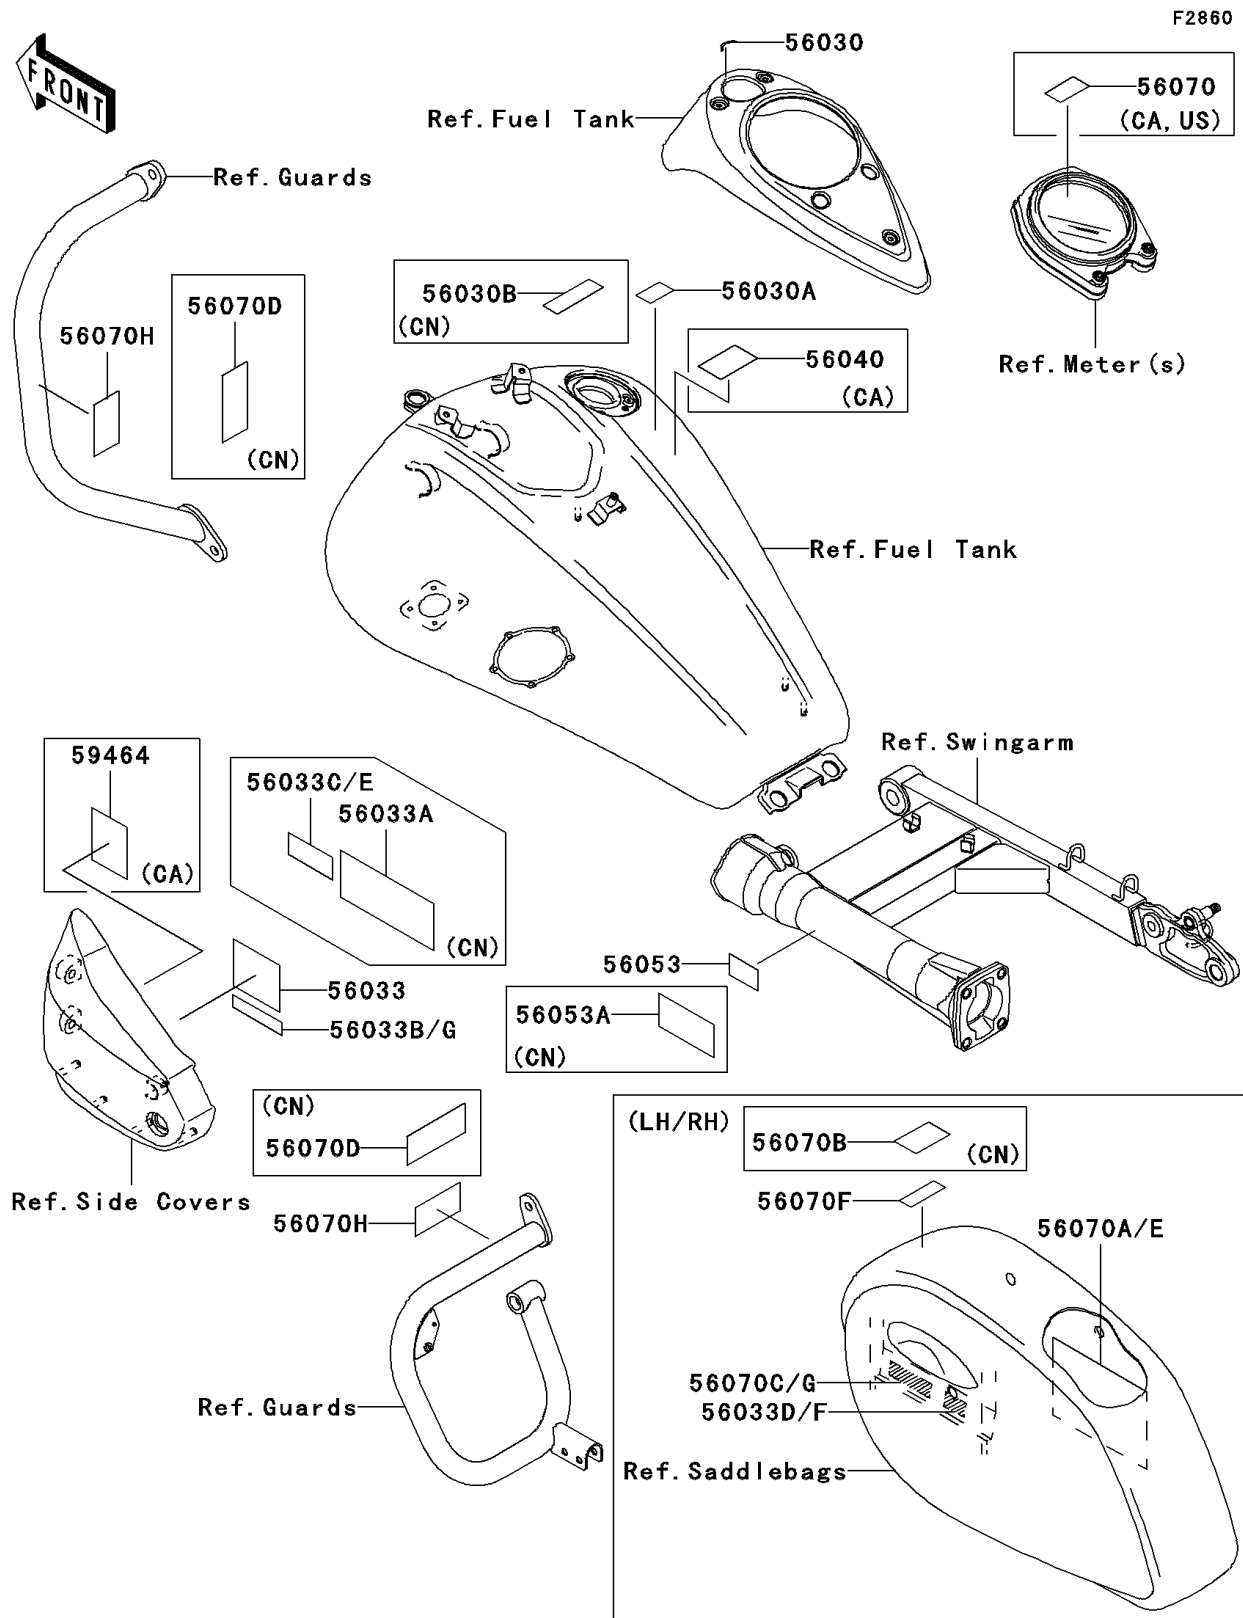

## 2008 Vulcan® 1600 Nomad™ PARTS DIAGRAM

Labels

## 2008 Vulcan® 1600 Nomad™ PARTS LIST

Labels

ITEM NAME	PART NUMBER	QUANTITY
LABEL,IGNITION (Ref # 56030)	56030-0013	1
LABEL,GASOLINE (Ref # 56030A)	56030-1177	1
LABEL,GASOLINE (Ref # 56030B)	56030-1178	1
LABEL-MANUAL,DAILY SAFETY (Ref # 56033)	56033-0068	1
LABEL-MANUAL,DAILY SAFETY (Ref # 56033A)	56033-0069	1
LABEL-MANUAL,OIL&OIL FILTER (Ref # 56033B)	56033-0164	1
LABEL-MANUAL,OIL&OIL FILTER (Ref # 56033C)	56033-0165	1
LABEL-MANUAL,SIDE BAG (Ref # 56033D)	56033-1132	1
LABEL-MANUAL,SIDE BAG (Ref # 56033F)	56033-1330	1
LABEL-WARNING,EVAPO (Ref # 56040)	56040-1121	1
LABEL-SPECIFICATION,TIRE&LOAD (Ref # 56053)	56053-0089	1
LABEL-SPECIFICATION,TIRE&LOAD (Ref # 56053A)	56053-0090	1
LABEL-WARNING,BREAK IN COUTION (Ref # 56070)	56070-0008	1
LABEL-WARNING,SIDE BAG (Ref # 56070A)	56070-1150	1
LABEL-WARNING,SIDE BAG (Ref # 56070B)	56070-1154	1
LABEL-WARNING,SIDE BAG (Ref # 56070C)	56070-1155	1
LABEL-WARNING,SIDE BAG GUARD (Ref # 56070D)	56070-1180	1
LABEL-WARNING,SIDE BAG (Ref # 56070E)	56070-1282	1
LABEL-WARNING,SIDE BAG (Ref # 56070F)	56070-1283	1
LABEL-WARNING,SIDE BAG (Ref # 56070G)	56070-1284	1
LABEL-WARNING,SIDE BAG GUARD (Ref # 56070H)	56070-1285	1
LABEL-CERTIFICATION,EVAPO ROUT (Ref # 59464)	59464-0043	1